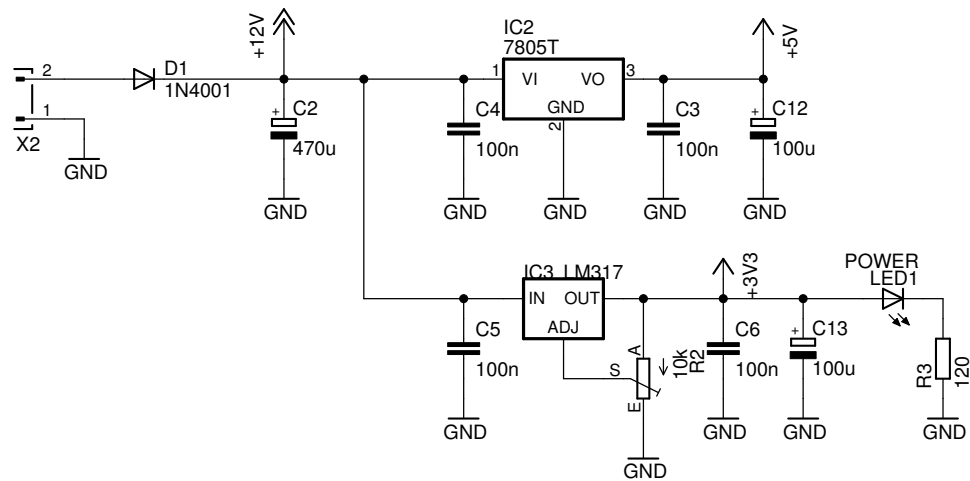

Versorgung

TITLE: Akku Tester

Document Number:

REV:
3

Date: 15.09.10 09:46

Sheet: 1/1