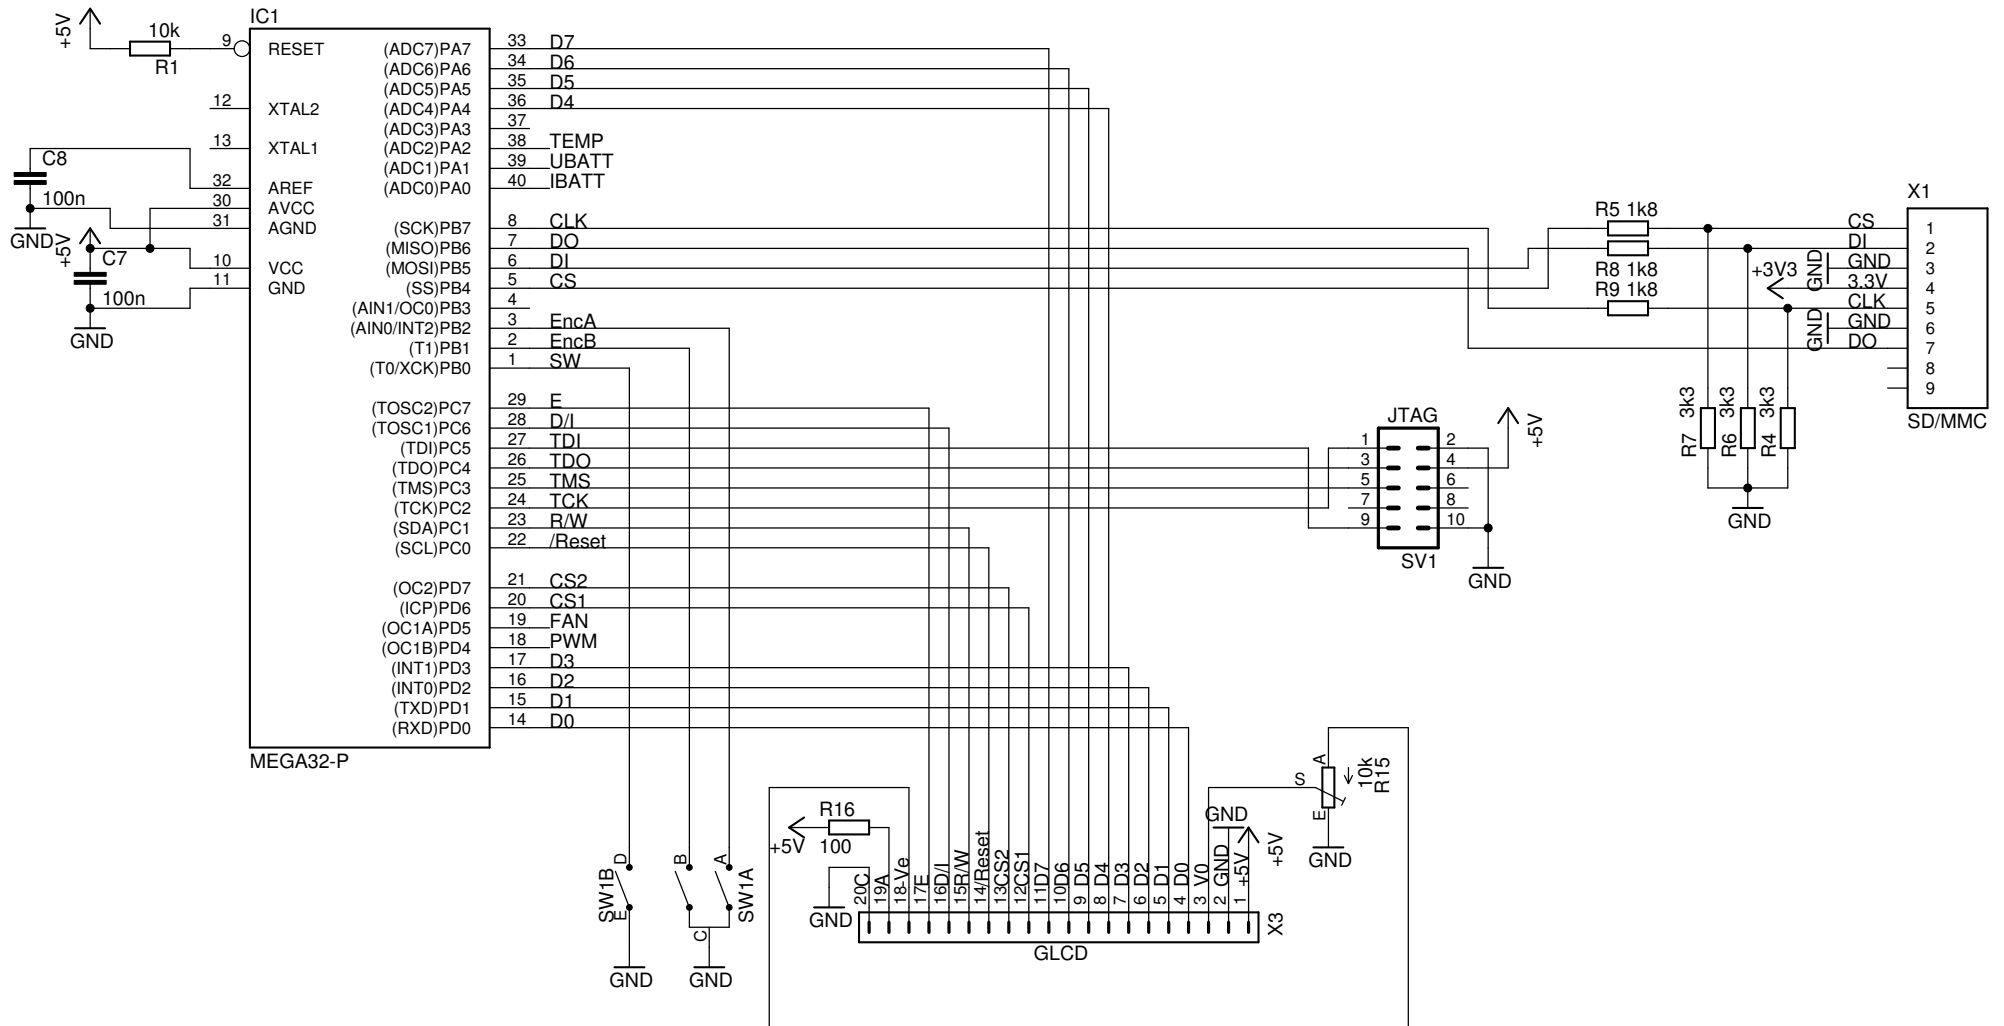

Power

TITLE: Akku Tester

Document Number:

REV:
3

Date: 15.09.10 09:46

Sheet: 1/1

CPU

TITLE: Akku Tester