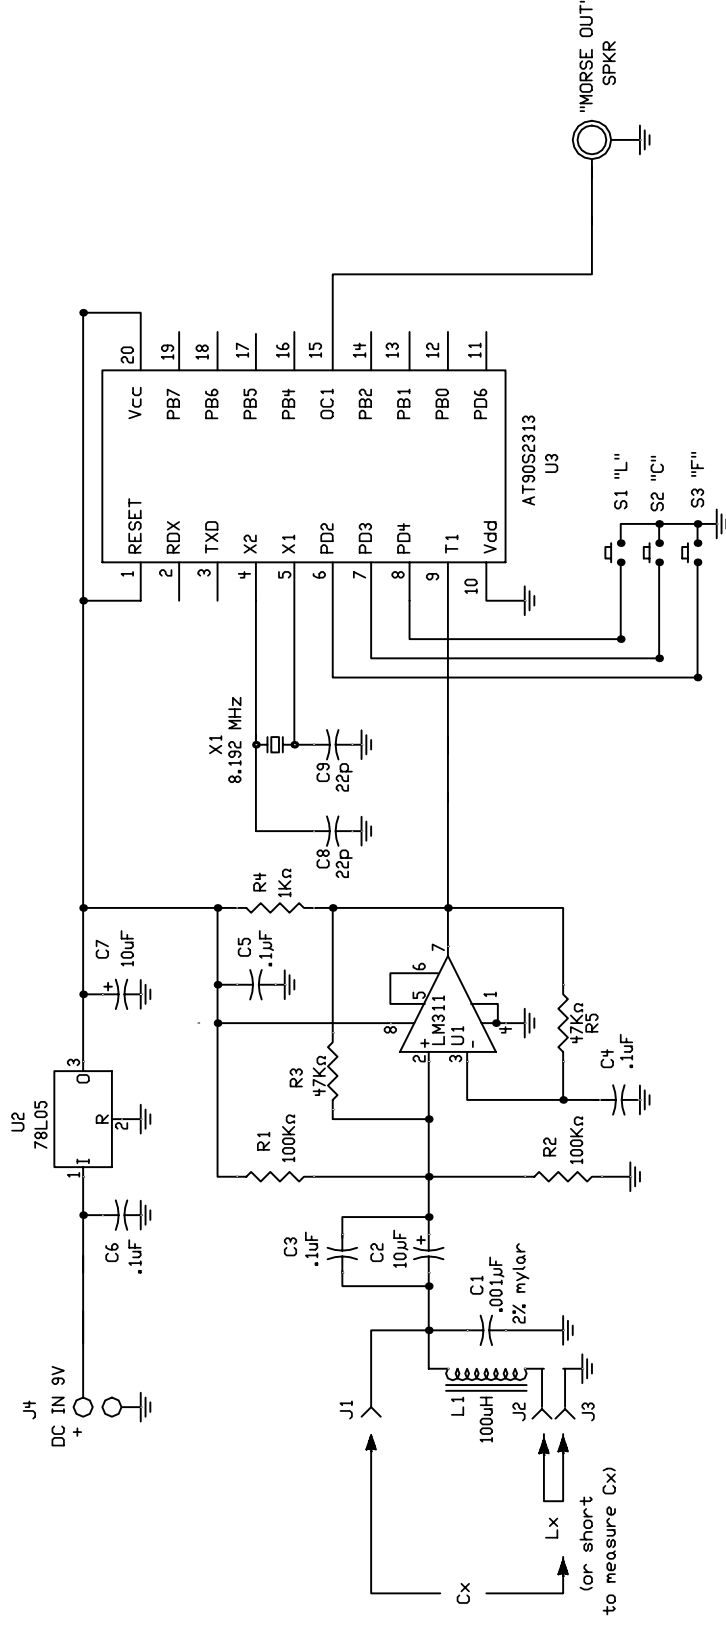

# BASIC ELSIE

Co:	AmGRP
Title:	"Elsie" (L/C) Meter
Board:	BASIC Version
Author:	Steve Weber, KD1JV
Date:	February 24, 2004
	Revision: A
	Size: A
	Sheet 1 of 1