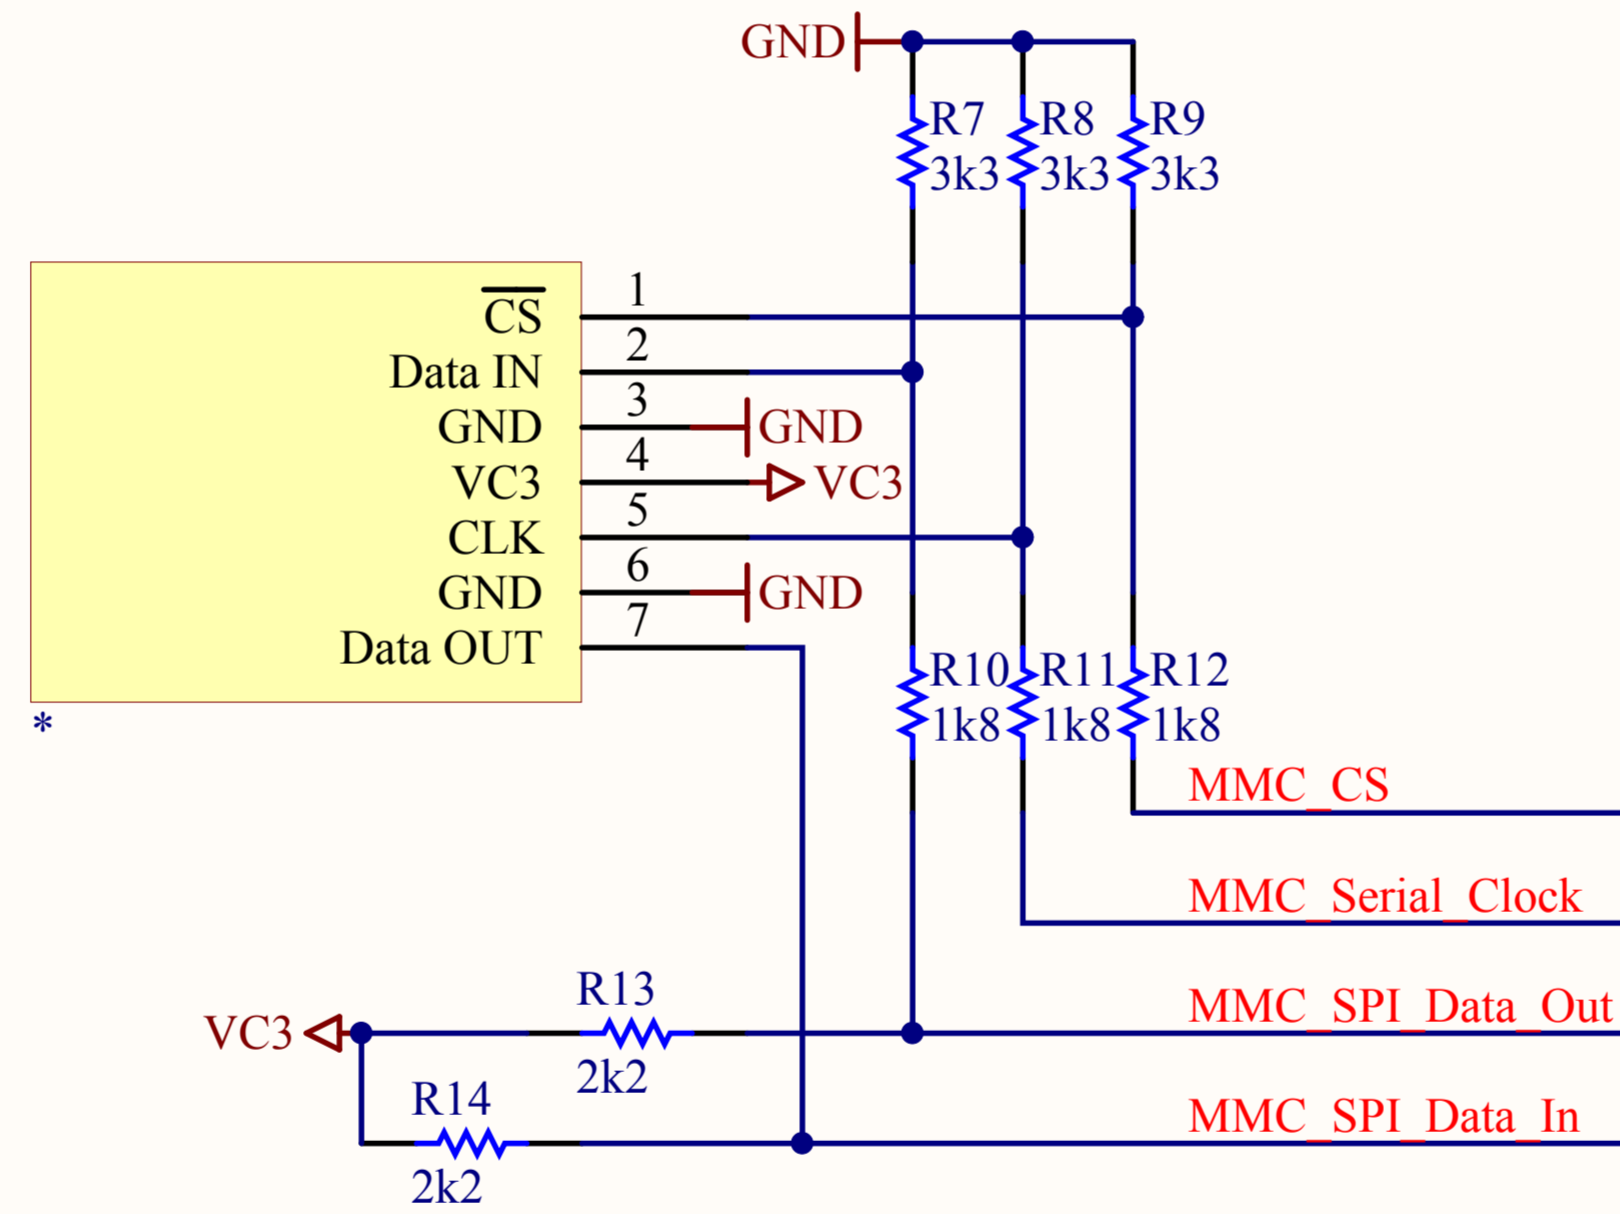

MMC1

Title		
Size	Number	Revision
A4		
Date:	21.05.2006	Sheet of
File:	C:\Eigene Dateien\...\Main.SCHDOC	Drawn By: