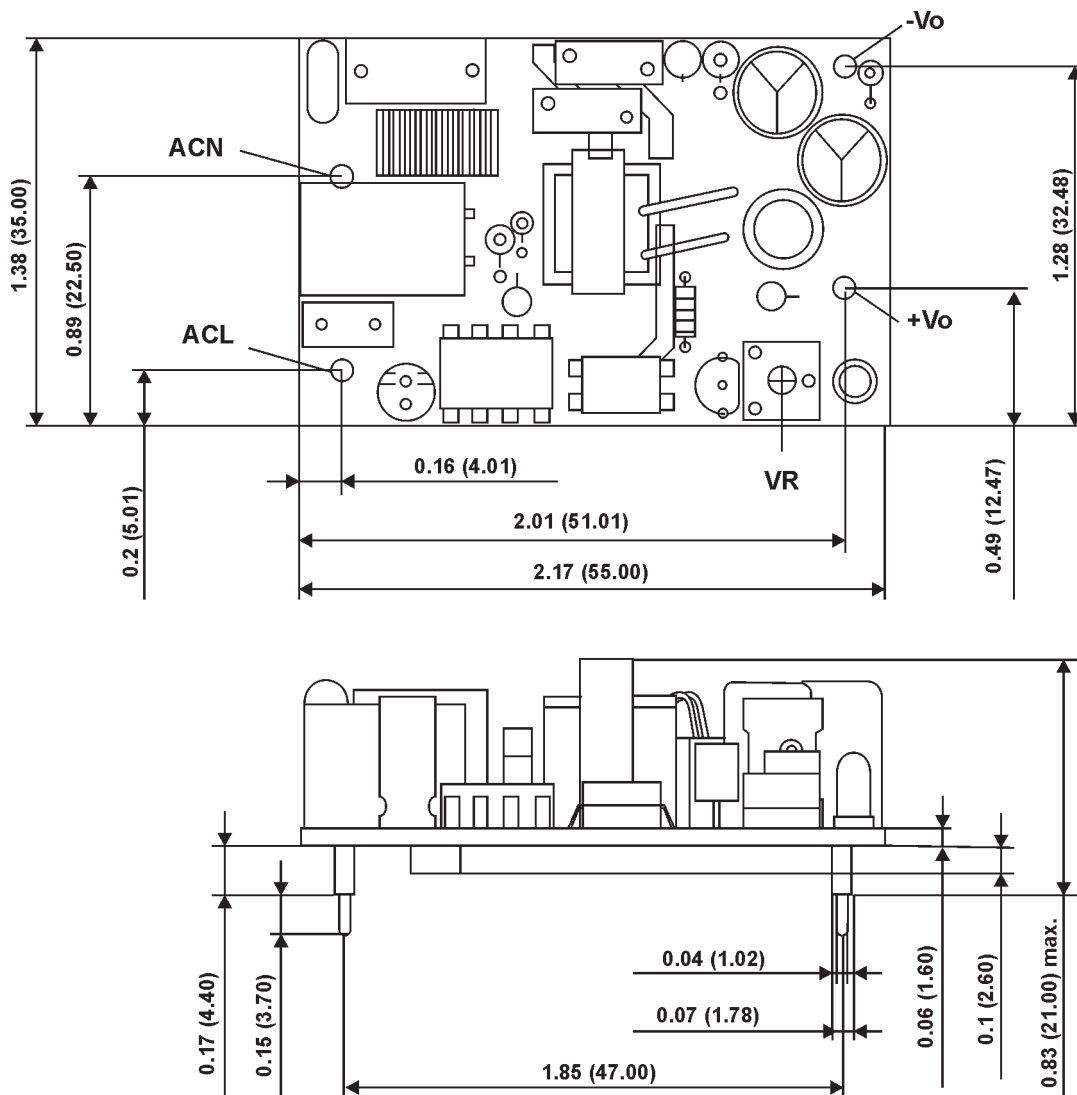

**NOTE:**

1. Measured at Vin = 115 VAC, Full Load
2. Line Regulation is measured from 100Vac to 240Vac with Full Load.
3. Load Regulation is measured from 10% to 100% Full Load.

**GENERAL SPECIFICATION**

Efficiency	77%
Isolation Voltage (I/O)	4242 VDC
Operating Temperature Range	0°C to +70°C
Storage Temperature Range	-20°C to +85°C
Cooling	Free Air Convection
Conducted EMI	CISPR/FCC Class B
Dimensions	55.0 x 35.0 x 21.0 mm (2.17 x 1.38 x 0.83 Inches)
Weight	35 g

**SPECIFICATIONS**

All Specifications Typical At Nominal Line, 75% Load, and 25°C Unless Otherwise Noted

**MECHANICAL SPECIFICATIONS****ACS5**

All Dimensions are in Inches (mm)

Tolerances: x.xx =  $\pm 0.02$  (x.xx =  $\pm 0.5$ ) unless otherwise noted.**NOTICE:**