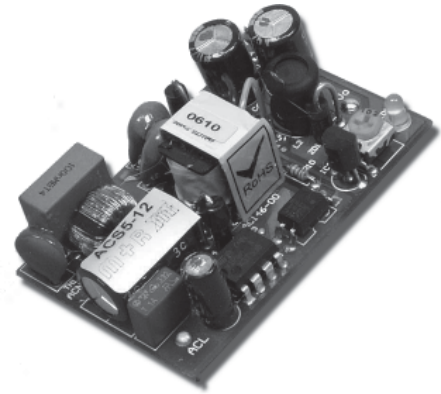

# 5 Watt

## AC/DC - Modules Open Frame

- o Universal Input 85-264 VAC
- o Conductive EMI Meets CISPR/FCC Class B
- o Efficiency at 77% typical
- o Meets UL, TÜV, CE

MODEL NUMBER	OUTPUT VOLTAGE	OUTPUT CURRENT		RIPPLE & NOISE <sup>1)</sup>
		MIN.	MAX	
ACS5-3.3	3.3 VDC	0 A	1250 mA	50 mV
ACS5-5	5 VDC		1000 mA	50 mV
ACS5-9	9 VDC		550 mA	90 mV
ACS5-12	12 VDC		420 mA	120 mV
ACS5-15	15 VDC		330 mA	150 mV
ACS5-18	18 VDC		280 mA	180 mV
ACS5-24	24 VDC		230 mA	240 mV

**NOTE:**

1. Add a 0.1  $\mu$ F ceramic Capacitor and a 10  $\mu$ F E.L.Capacitor to output for Ripple & Noise measuring @ 20 MHz BW.

**SPECIFICATIONS**

All Specifications Typical At Nominal Line, 75% Load, and 25°C Unless Otherwise Noted

**NOTE:**

1. Measured at Vin = 115 VAC, Full Load
2. Line Regulation is measured from 100Vac to 240Vac with Full Load.
3. Load Regulation is measured from 10% to 100% Full Load.

**GENERAL SPECIFICATION**