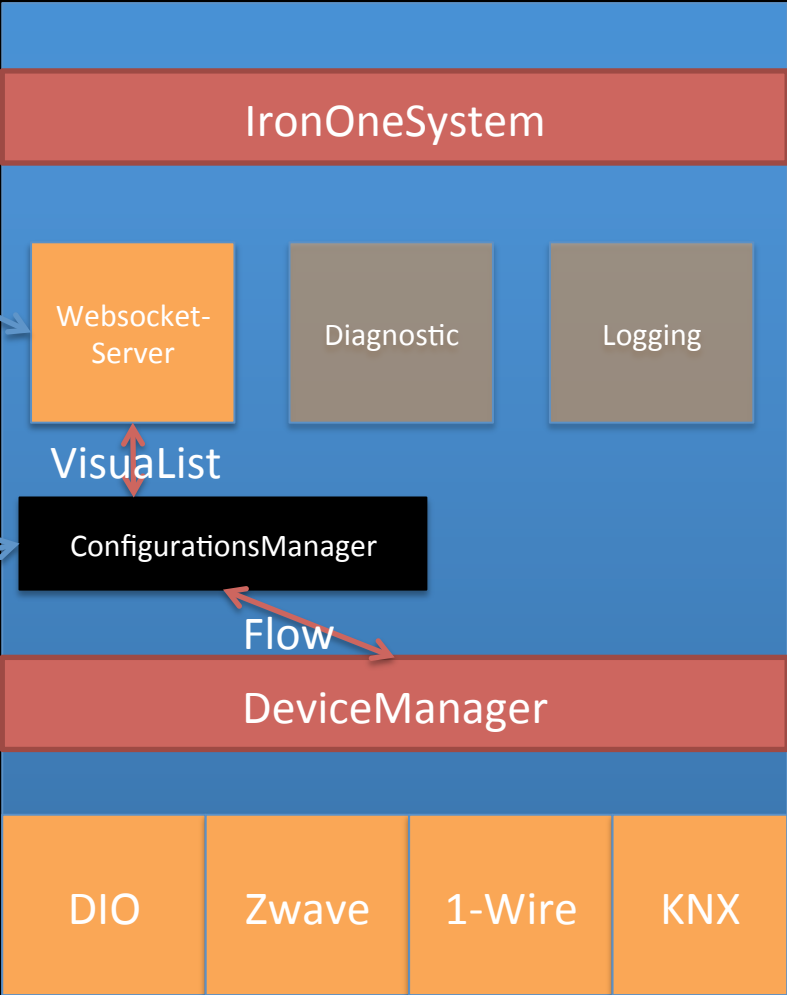

WebClient

WebSocket

ConfigTool

FlowDescriptionFile.xml
WebVisualizationDescription.xml

Flow

DeviceManager

DIO

Zwave

1-Wire

KNX