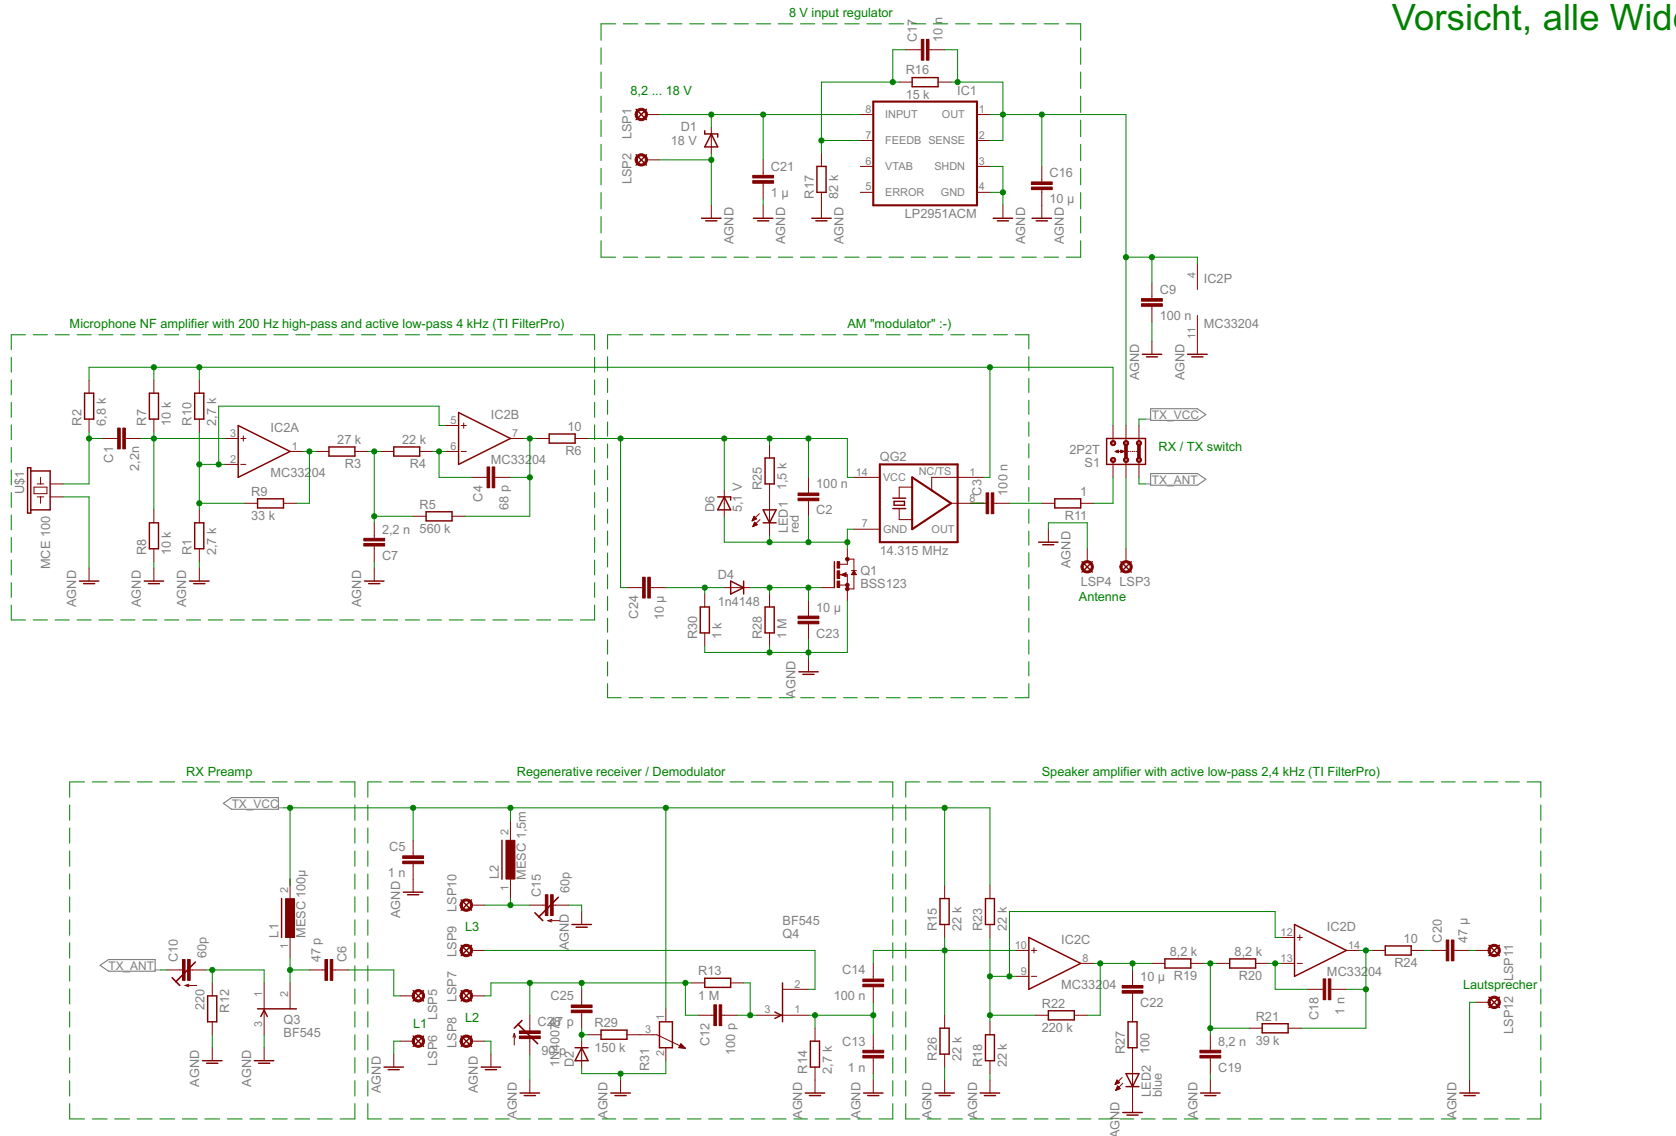

Vorsicht, alle Widerstände 1 %

- H1 MOUNT-PAD-ROUND2.8
- H2 MOUNT-PAD-ROUND2.8
- H3 MOUNT-PAD-ROUND2.8
- H4 MOUNT-PAD-ROUND2.8

Makers @ B08 DL1BG
untitled
28.02.2015 22:45:48
Sheet: 1/1