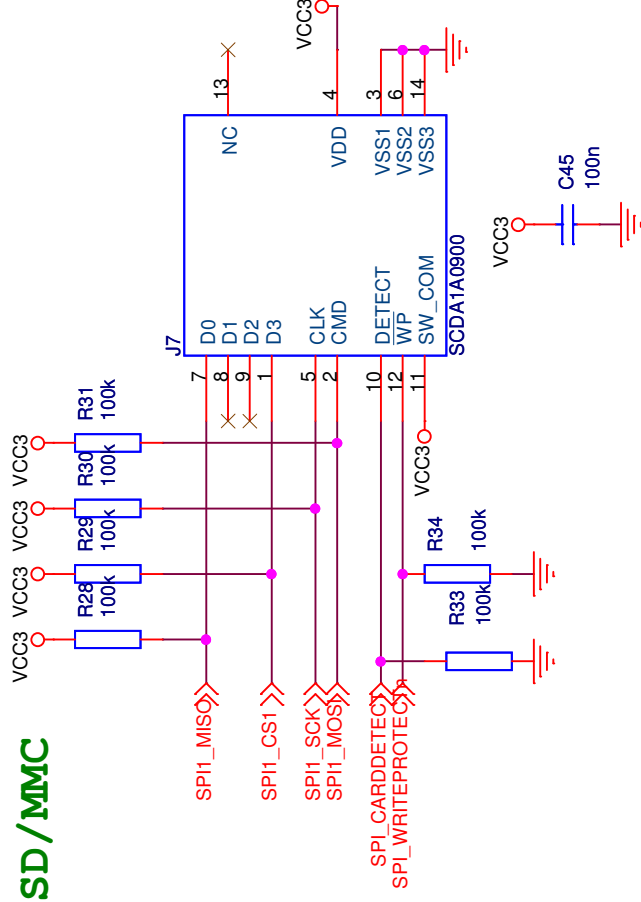

(NM : Not Mounted)

SPI

SD/MMC

DATAFLASH

born-MassProduction

ATMEL Nantes SA
La Chantrerie BP 70602
44306 Nantes Cedex 3
FRANCE

Title EVK1100

Size A Document Number SPI

Rev C

Date: Friday, July 13, 2007

Sheet 5 of 13