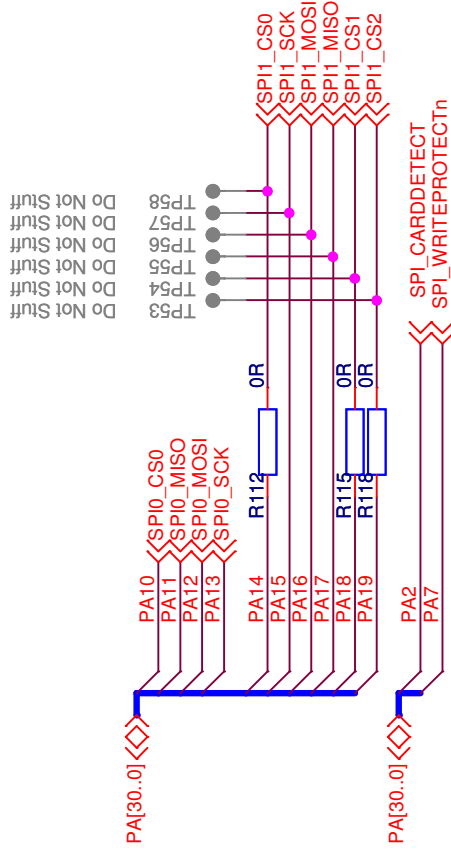

(NM : Not Mounted)

SPI

SD/MMC

DATAFLASH

born-MassProduction

ATMEL Nantes SA
La Chantrerie BP 70602
44306 Nantes Cedex 3
FRANCE

Title EVK1100

Size A Document Number SPI

Rev C

Date: Friday, July 13, 2007

Sheet 5 of 13