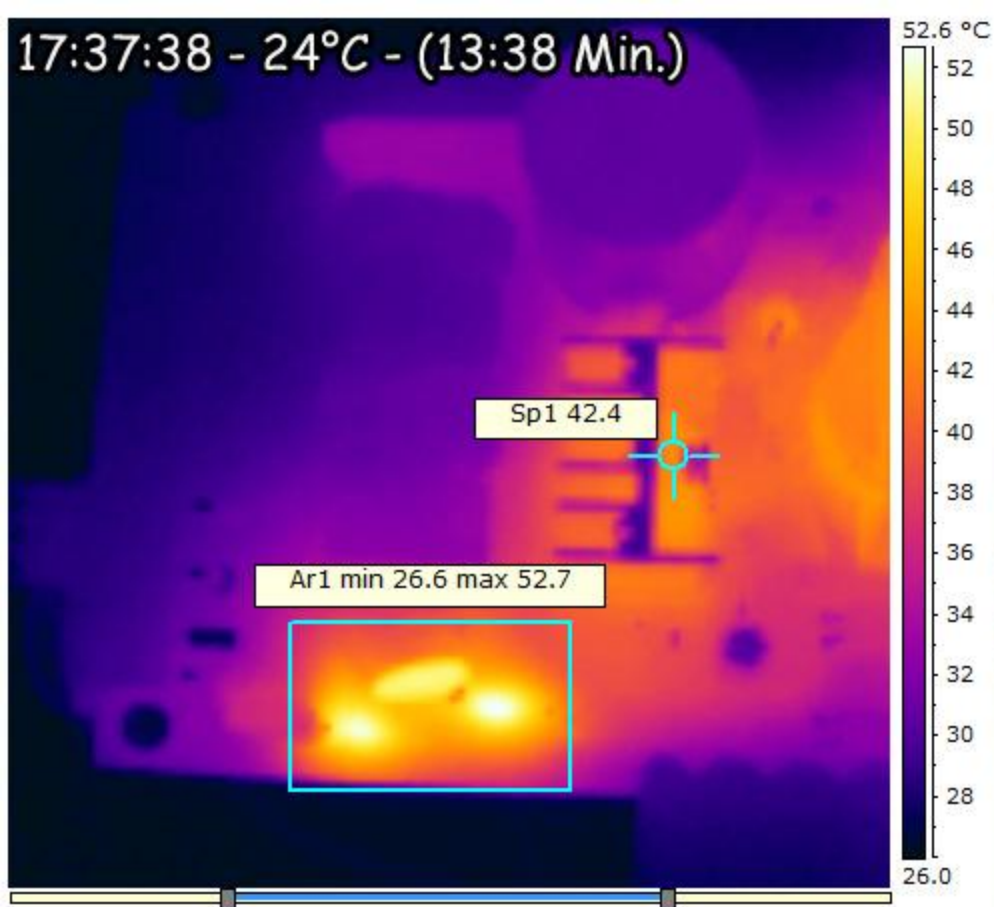

Sp2 63.7

Sp3 63.1

17:45:17 - 24°C - (21:17 Min.)

Sp1 88.2

17:50:31 - 24°C - (26:31 Min.)

17:24:02 - 24°C - (00:02 Min.)

Ar1 min 25.1 max 33.7

17:34:34 - 24°C - (10:34 Min.)

Ar1 min 27.5 max 66.4

Ar2 min 25.9 max 62.2

17:41:05 - 24°C - (17:05 Min.)

Sp3 50.7

Sp2 61.9

Sp1 69.8

17:41:50 - 24°C - (17:50 Min.)

Ar1 min 37.2 max 68.8