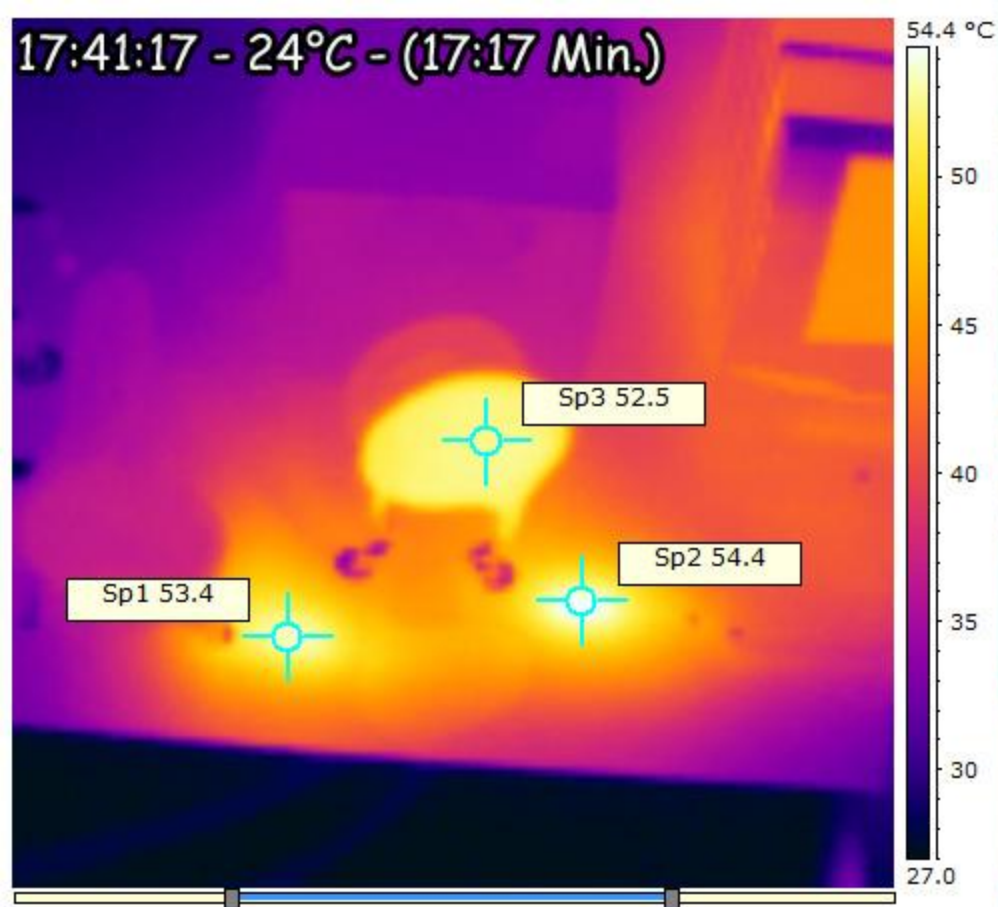

Ar1 min 27.5 max 66.4

Ar2 min 25.9 max 62.2

17:41:05 - 24°C - (17:05 Min.)

Sp3 50.7

Sp2 61.9

Sp1 69.8

17:41:50 - 24°C - (17:50 Min.)

Ar1 min 37.2 max 68.8