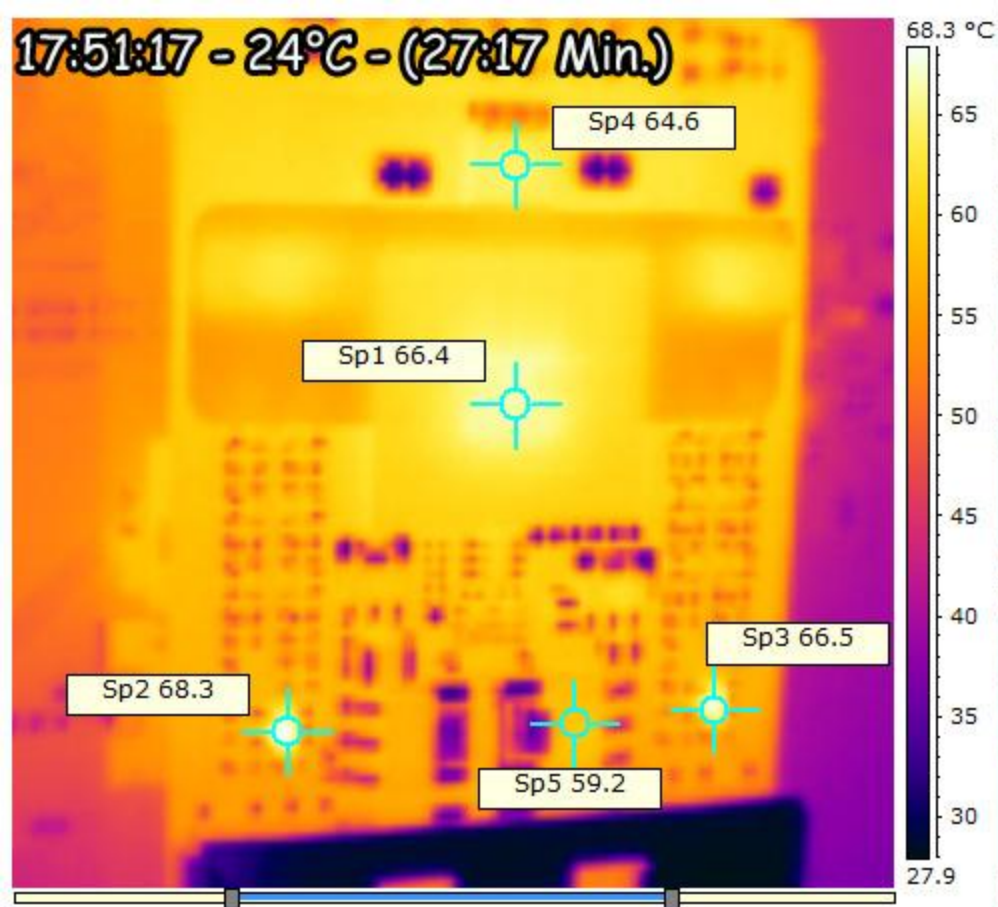

Sp2 63.7

Sp3 63.1

17:45:17 - 24°C - (21:17 Min.)

Sp1 88.2

17:50:31 - 24°C - (26:31 Min.)

17:24:02 - 24°C - (00:02 Min.)

Ar1 min 25.1 max 33.7

17:34:34 - 24°C - (10:34 Min.)

Ar1 min 27.5 max 66.4

Ar2 min 25.9 max 62.2

17:41:05 - 24°C - (17:05 Min.)

Sp3 50.7

Sp2 61.9

Sp1 69.8

17:41:50 - 24°C - (17:50 Min.)

Ar1 min 37.2 max 68.8