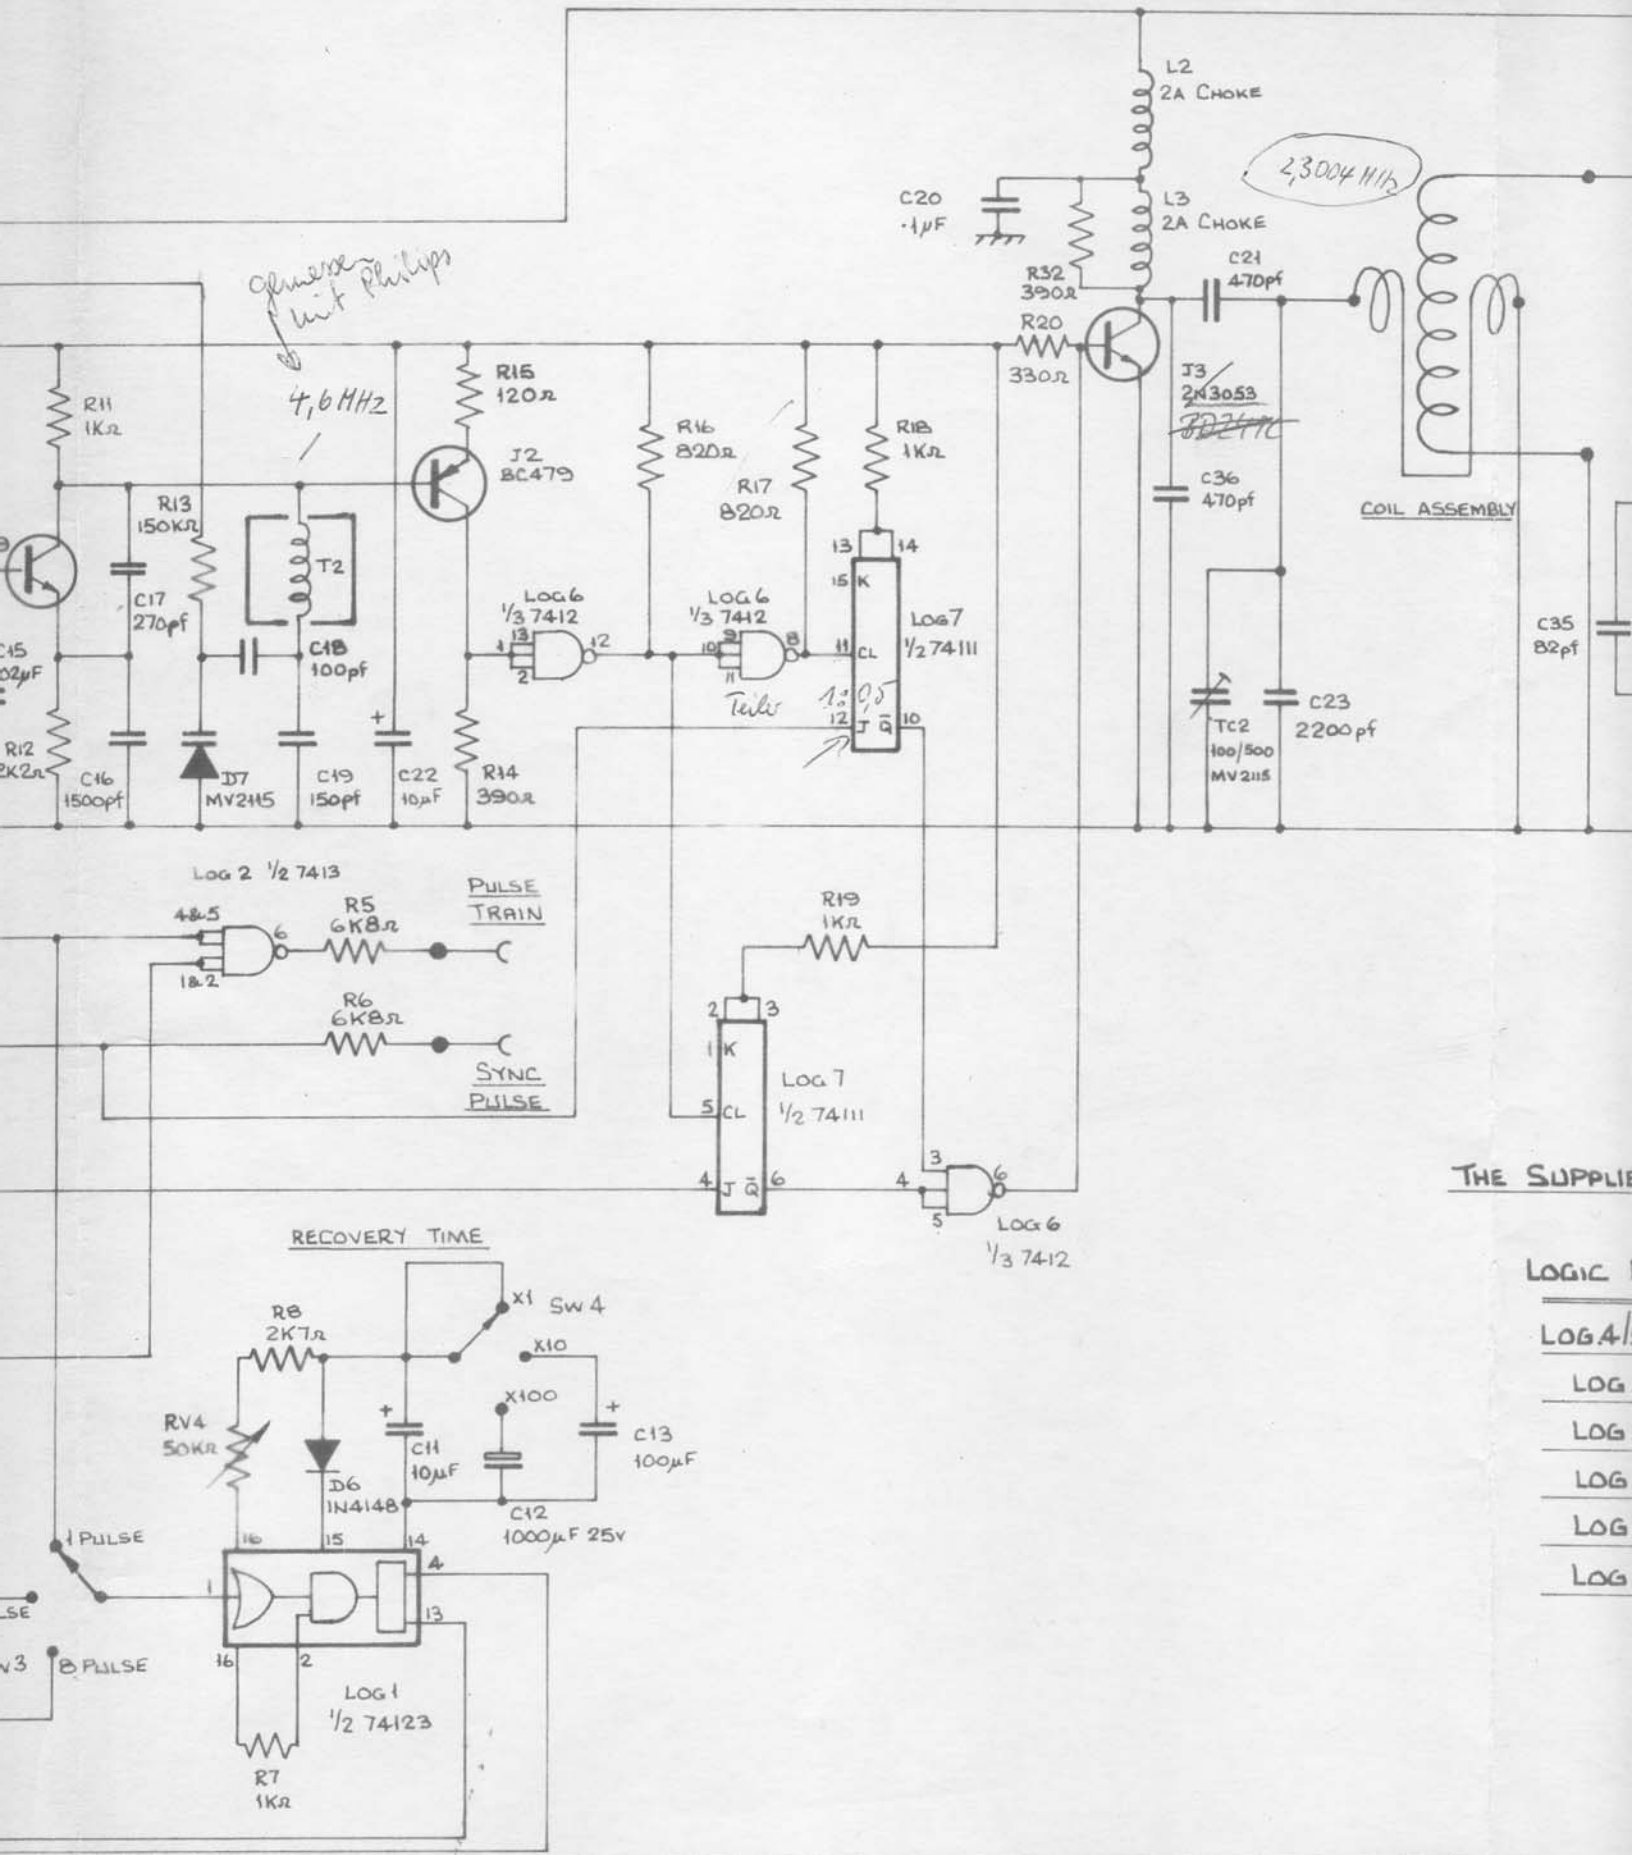

90° PULSE WIDTH

180° PULSE WIDTH

ire, England.

Title CIRCUIT DIAGRAM

PULSED NUCLEAR MAGNETIC RESONANCE TEACHING SPECTROMETER

THE SUPPLIES TO THE LOGIC BLOCKS ARE AS FOLLOWS :-

LOGIC BLOCK REF:	5v	0v
LOG 4/5 74121	PIN 14	PIN 7
LOG 1 74123	16	8
LOG 2 7413	14	7
LOG 3 7493	5	10
LOG 7 74111	16	8
LOG 6 7412	14	7