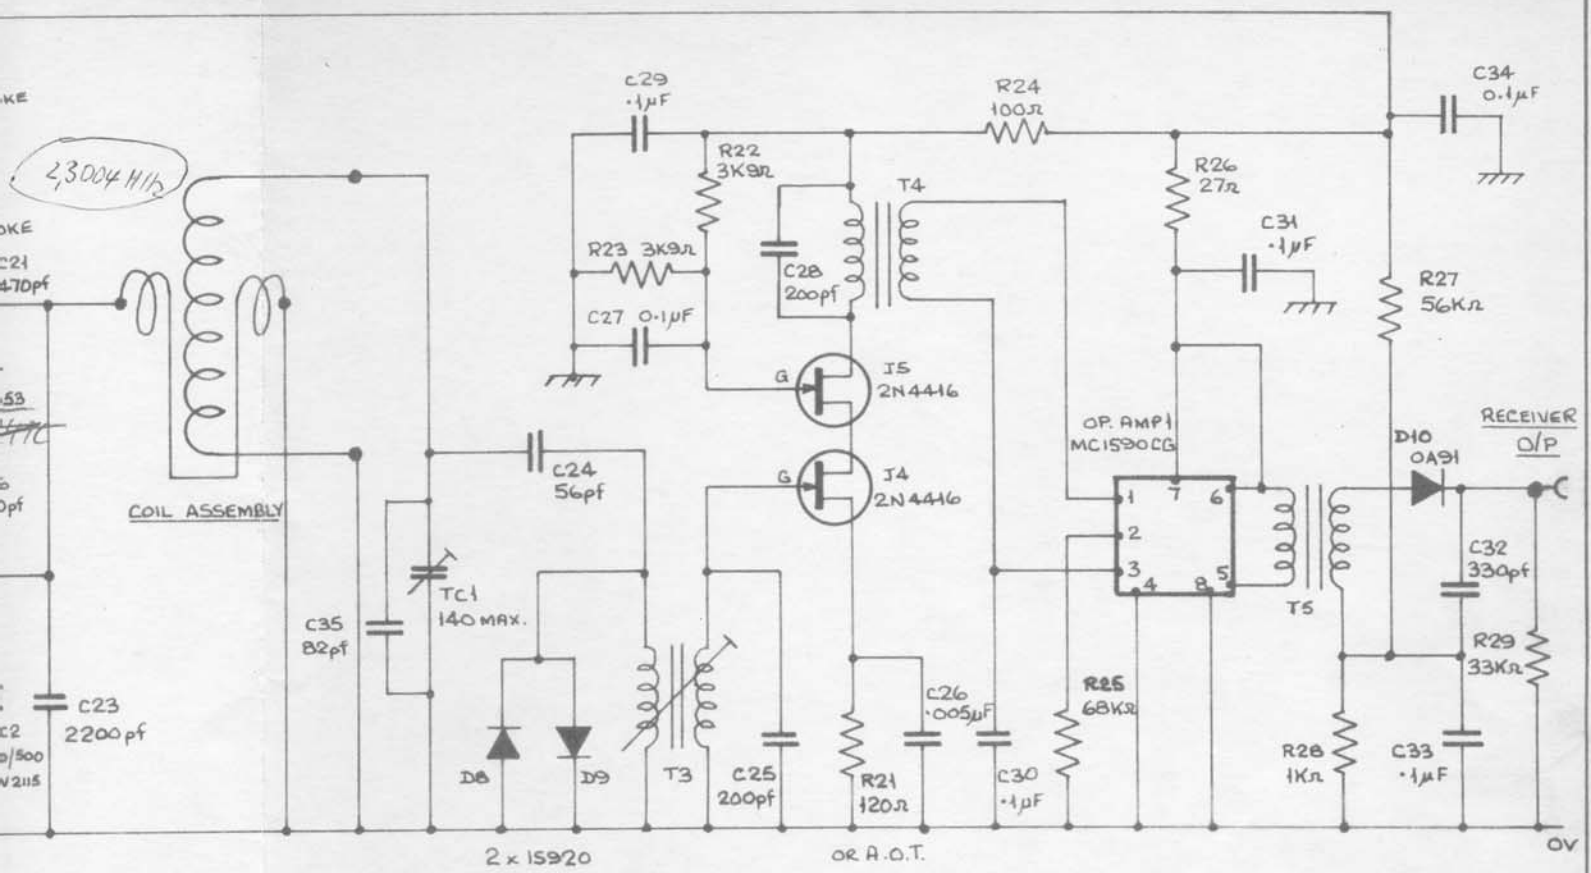

90° PULSE WIDTH

180° PULSE WIDTH

ire, England.

Title CIRCUIT DIAGRAM

PULSED NUCLEAR MAGNETIC RESONANCE TEACHING SPECTROMETER

THE SUPPLIES TO THE LOGIC BLOCKS ARE AS FOLLOWS :-

LOGIC BLOCK REF:	5v	0v
LOG 4/5 74121	PIN 14	PIN 7
LOG 1 74123	16	8
LOG 2 7413	14	7
LOG 3 7493	5	10
LOG 7 74111	16	8
LOG 6 7412	14	7