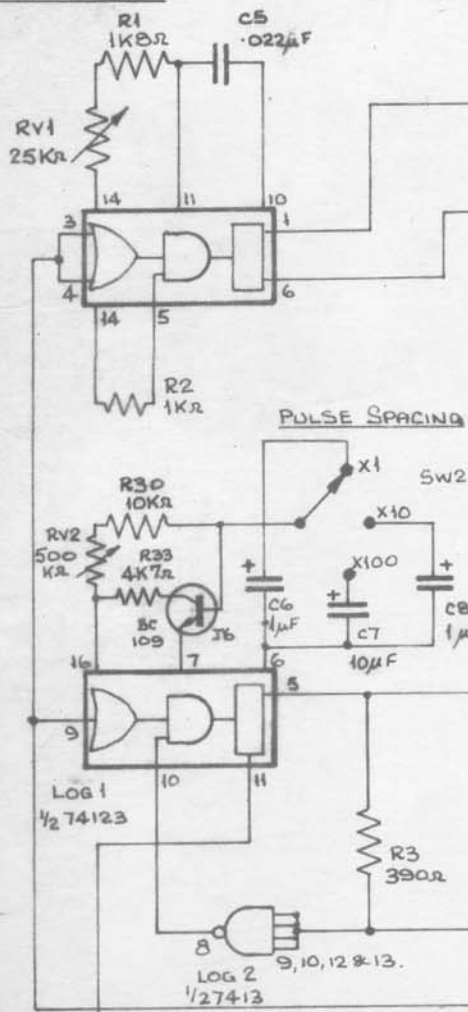

90° PULSE WIDTH

180° PULSE WIDTH

ire, England.

Title CIRCUIT DIAGRAM

PULSED NUCLEAR MAGNETIC RESONANCE TEACHING SPECTROMETER

THE SUPPLIES TO THE LOGIC BLOCKS ARE AS FOLLOWS :-

LOGIC BLOCK REF:	5v	0v
LOG 4/5 74121	PIN 14	PIN 7
LOG 1 74123	16	8
LOG 2 7413	14	7
LOG 3 7493	5	10
LOG 7 74111	16	8
LOG 6 7412	14	7