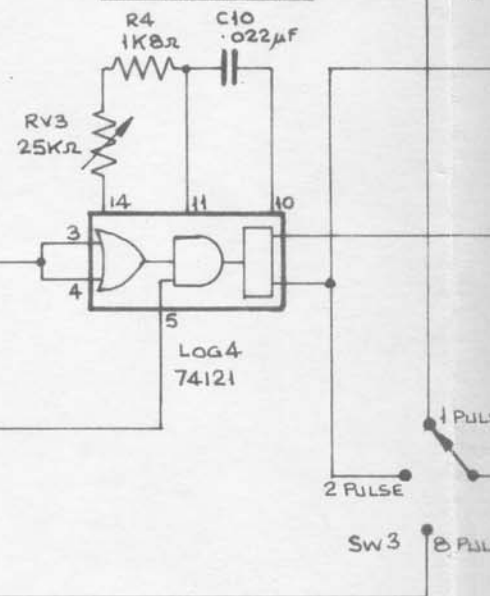

90° PULSE WIDTH

180° PULSE WIDTH

ire, England.

Title CIRCUIT DIAGRAM

PULSED NUCLEAR MAGNETIC RESONANCE TEACHING SPECTROMETER

THE SUPPLIES TO THE LOGIC BLOCKS ARE AS FOLLOWS :-

LOGIC BLOCK REF:	5v	0v
LOG 4/5 74121	PIN 14	PIN 7
LOG 1 74123	16	8
LOG 2 7413	14	7
LOG 3 7493	5	10
LOG 7 74111	16	8
LOG 6 7412	14	7