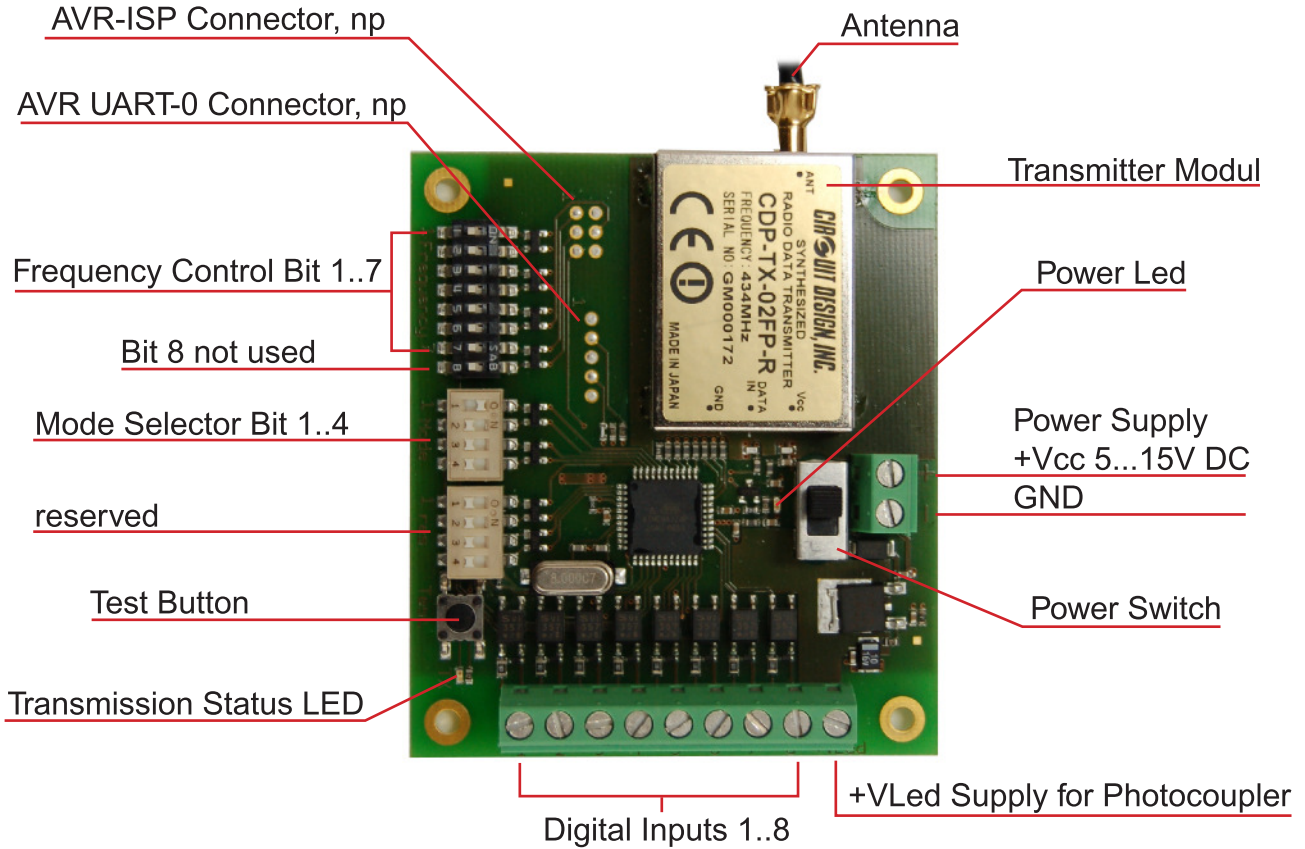

# TB-CDP02-TX

np\*: Connectors not populated, may be added for own software development.

# TB-CDP02-RX

np\*: Connectors not populated, may be added for own software development.