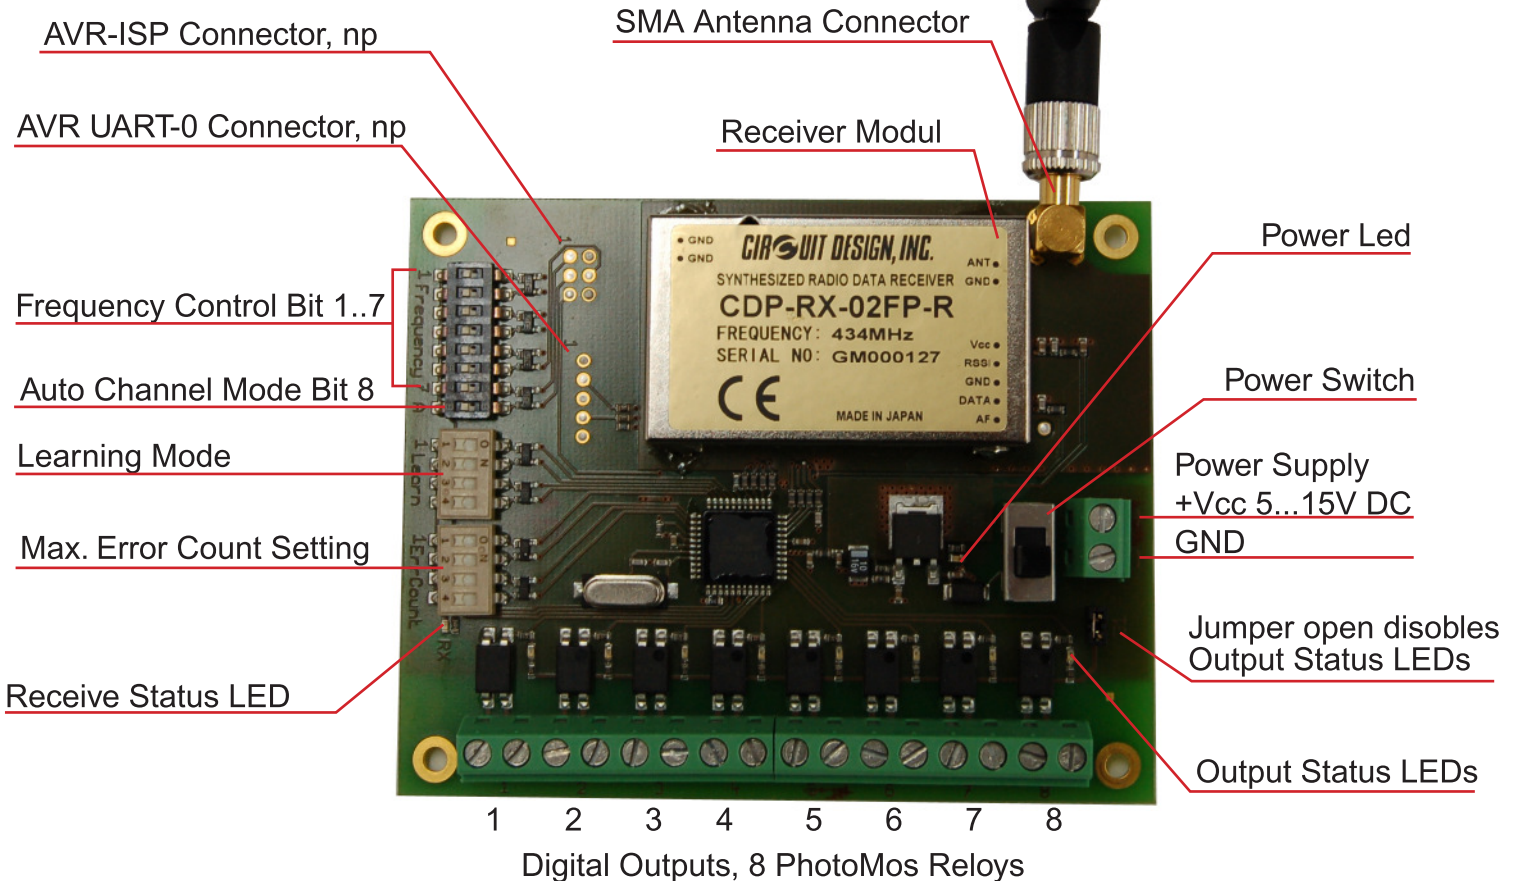

# TB-CDP02-TX

np\*: Connectors not populated, may be added for own software development.

# TB-CDP02-RX

np\*: Connectors not populated, may be added for own software development.