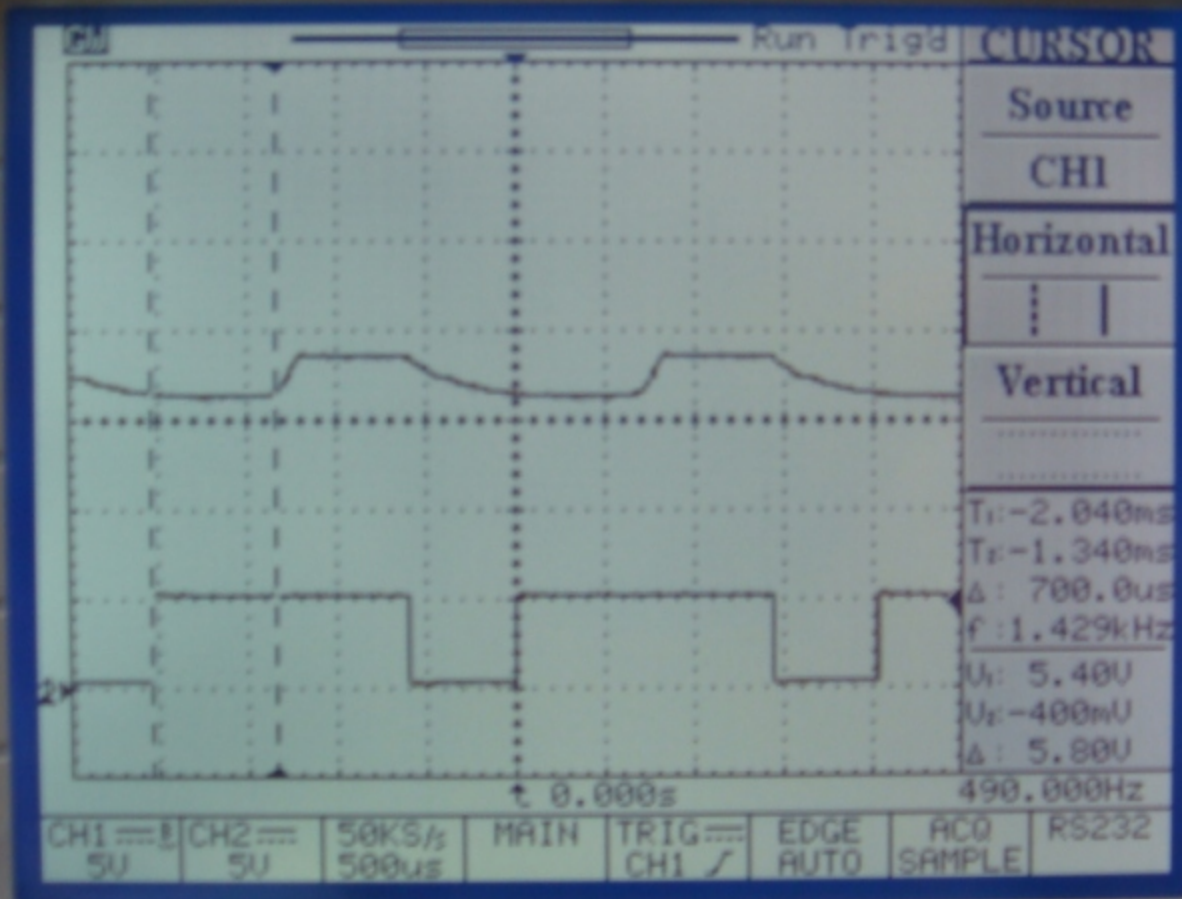

From This Laboratory

instek

DIGITAL STORAGE
OSCILLOSCOPE

GDS-806S

50MHz
ET2505s

25 2V Ω