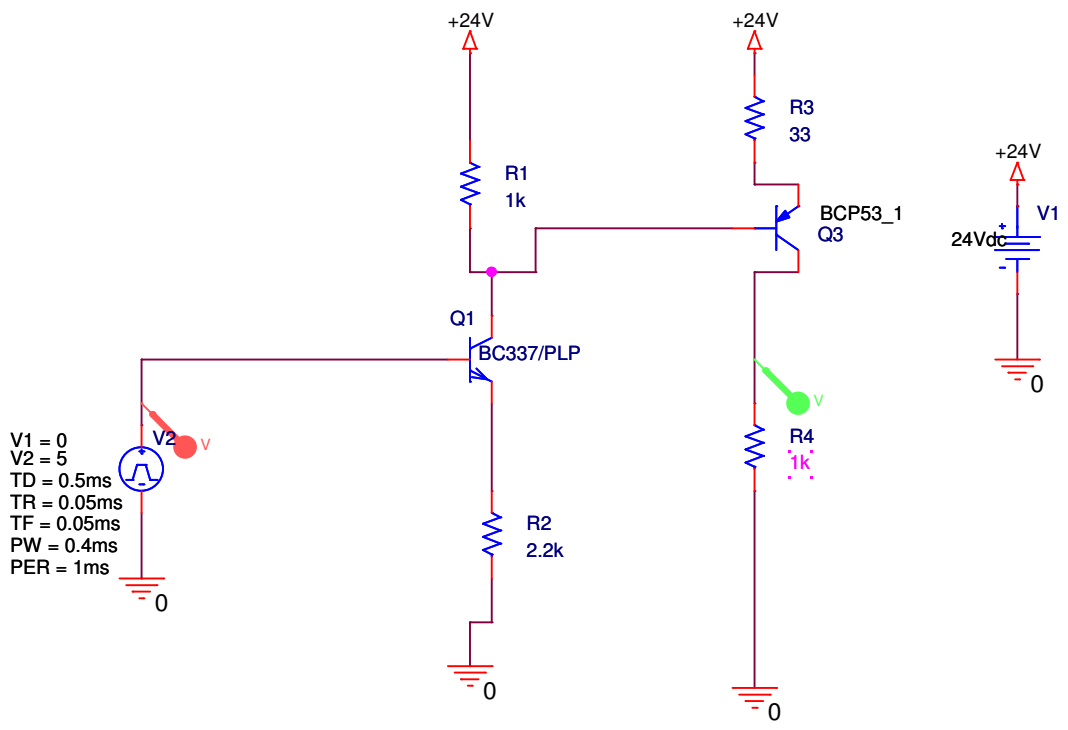

(A) test.dat (active)

Title		
<Title>		
Size	Document Number	Rev
A	<Doc>	<RevCode>
Date:	Friday, May 15, 2009	Sheet 1 of 1