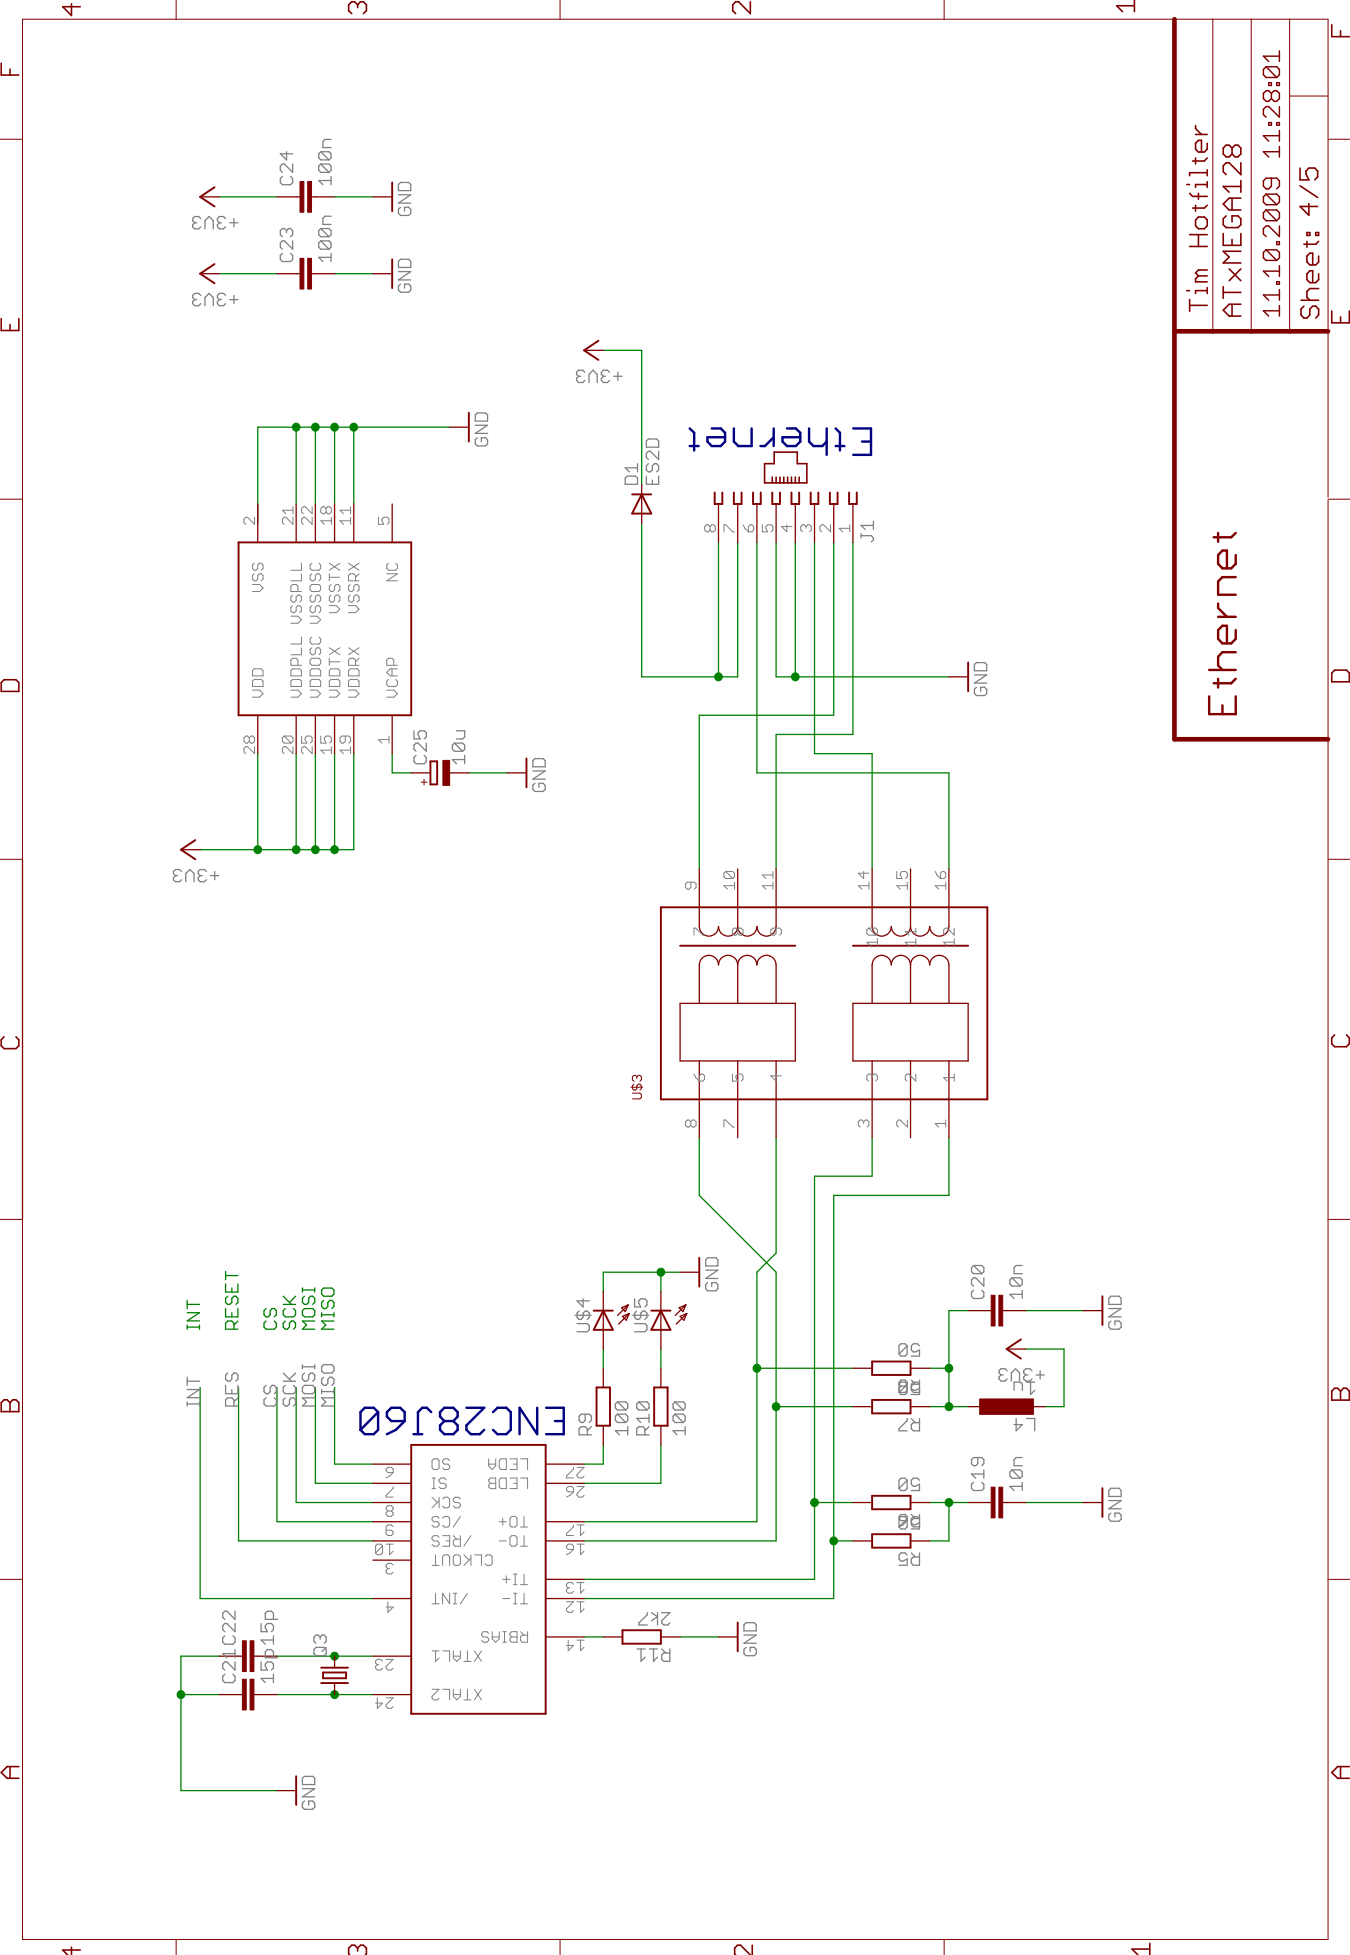

I/O + JTAG
I²C + PDI

Tim Hotfilter
ATxMEGA128
11.10.2009 11:28:01
Sheet: 1/5

Switching Regulator

Power		Tim Hotfilter
		ATXMEGA128
		11.10.2009 11:28:01
		Sheet: 3/5

Tim Hotfilter
ATxMEGA128
11.10.2009 11:28:01
Sheet: 4/5

Ethernet

Tim Hotfilter
 ATXMEGA128
 11.10.2009 11:28:01
 Sheet: 5/5

USB + RS232