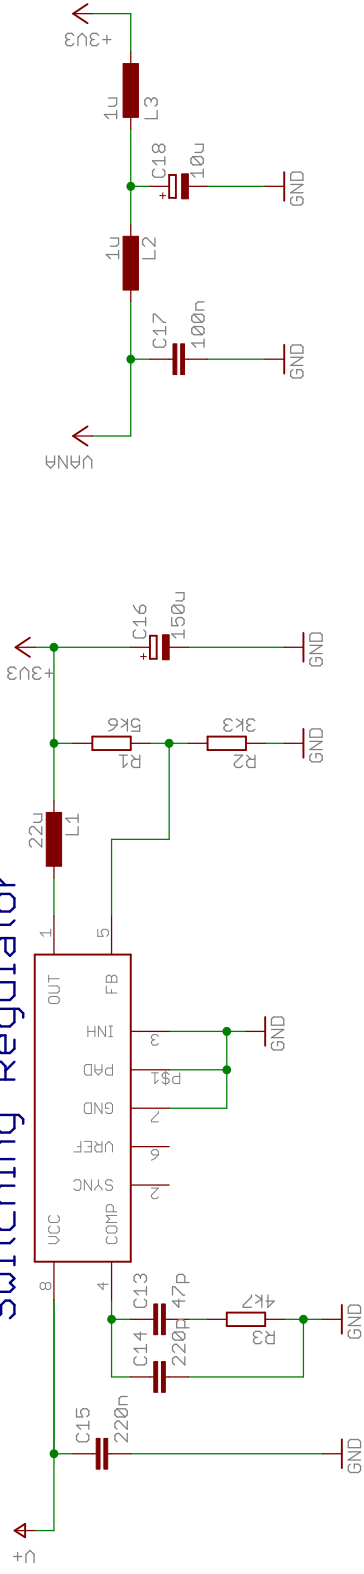

I/O + JTAG
I²C + PDI

Tim Hotfilter
ATxMEGA128
11.10.2009 11:28:01
Sheet: 1/5

Switching Regulator

Power		Tim Hotfilter
		ATXMEGA128
		11.10.2009 11:28:01
		Sheet: 3/5

Tim Hotfilter
ATxMEGA128
11.10.2009 11:28:01
Sheet: 4/5

Ethernet

Tim Hotfilter
 ATXMEGA128
 11.10.2009 11:28:01
 Sheet: 5/5

USB + RS232