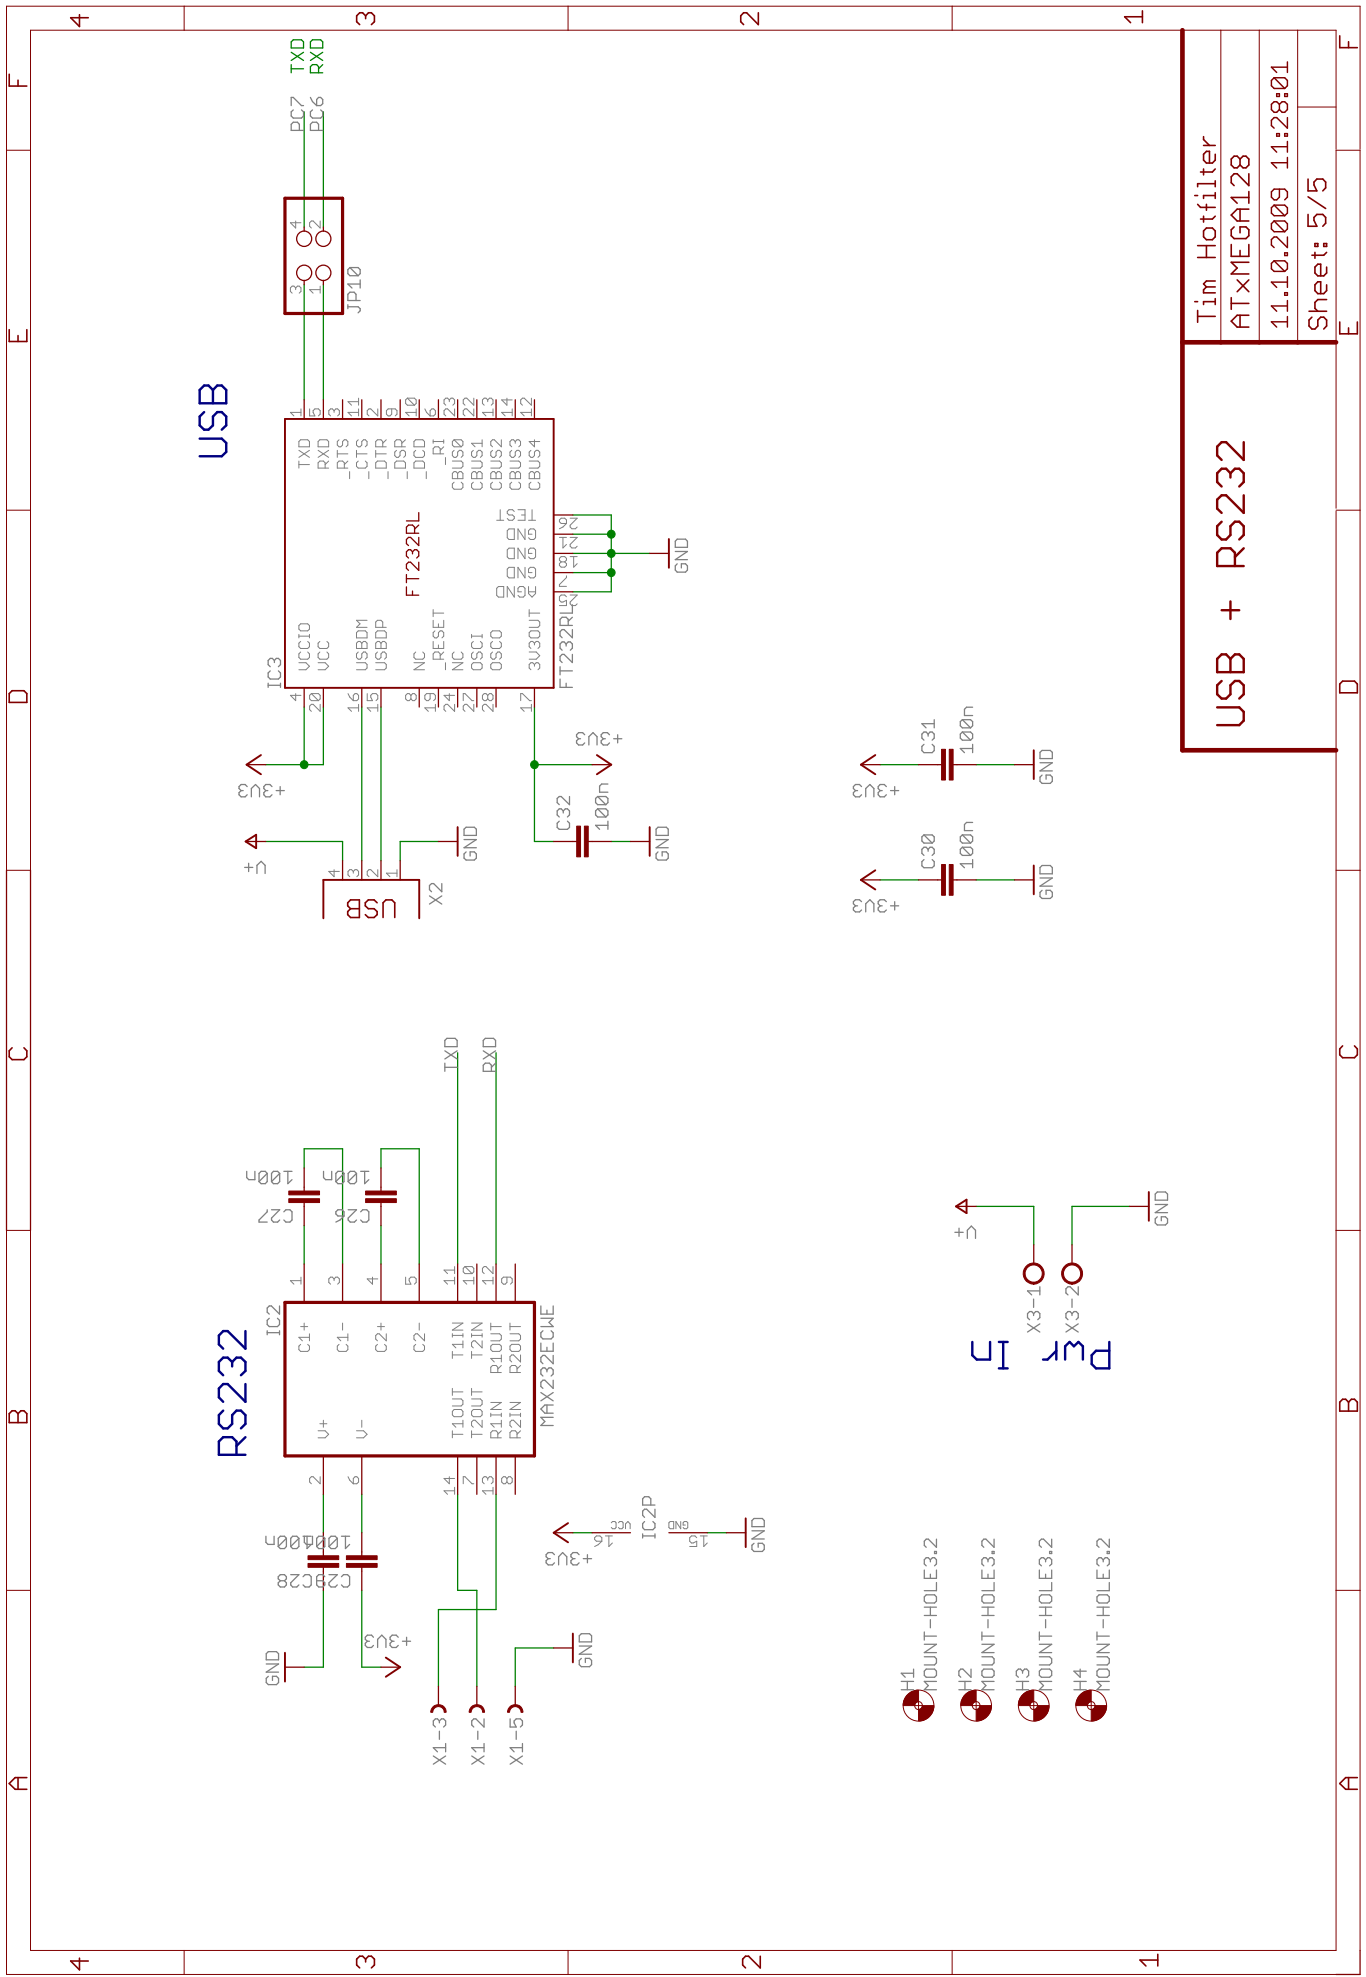

I/O + JTAG
I²C + PDI

Tim Hotfilter
ATxMEGA128
11.10.2009 11:28:01
Sheet: 1/5

Switching Regulator

Power		Tim Hotfilter
		ATXMEGA128
		11.10.2009 11:28:01
		Sheet: 3/5

Tim Hotfilter
ATxMEGA128
11.10.2009 11:28:01
Sheet: 4/5

Ethernet

Tim Hotfilter
 ATXMEGA128
 11.10.2009 11:28:01
 Sheet: 5/5

USB + RS232