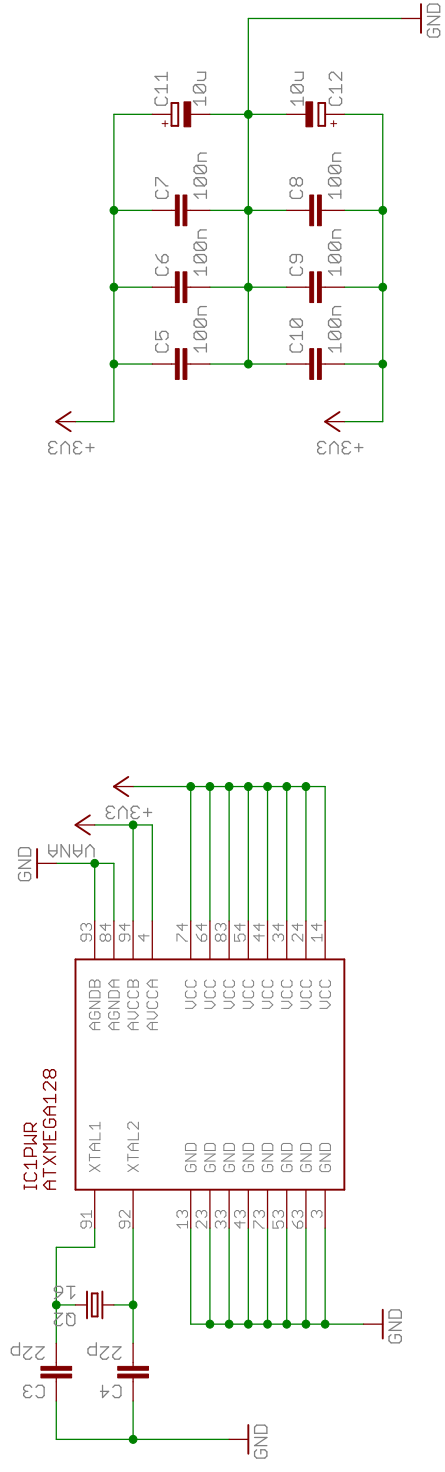

I/O + JTAG
I²C + PDI

Tim Hotfilter
ATxMEGA128
11.10.2009 11:28:01
Sheet: 1/5

Switching Regulator

Power		Tim Hotfilter
		ATXMEGA128
		11.10.2009 11:28:01
		Sheet: 3/5

Tim Hotfilter
ATxMEGA128
11.10.2009 11:28:01
Sheet: 4/5

Ethernet

Tim Hotfilter
 ATXMEGA128
 11.10.2009 11:28:01
 Sheet: 5/5

USB + RS232