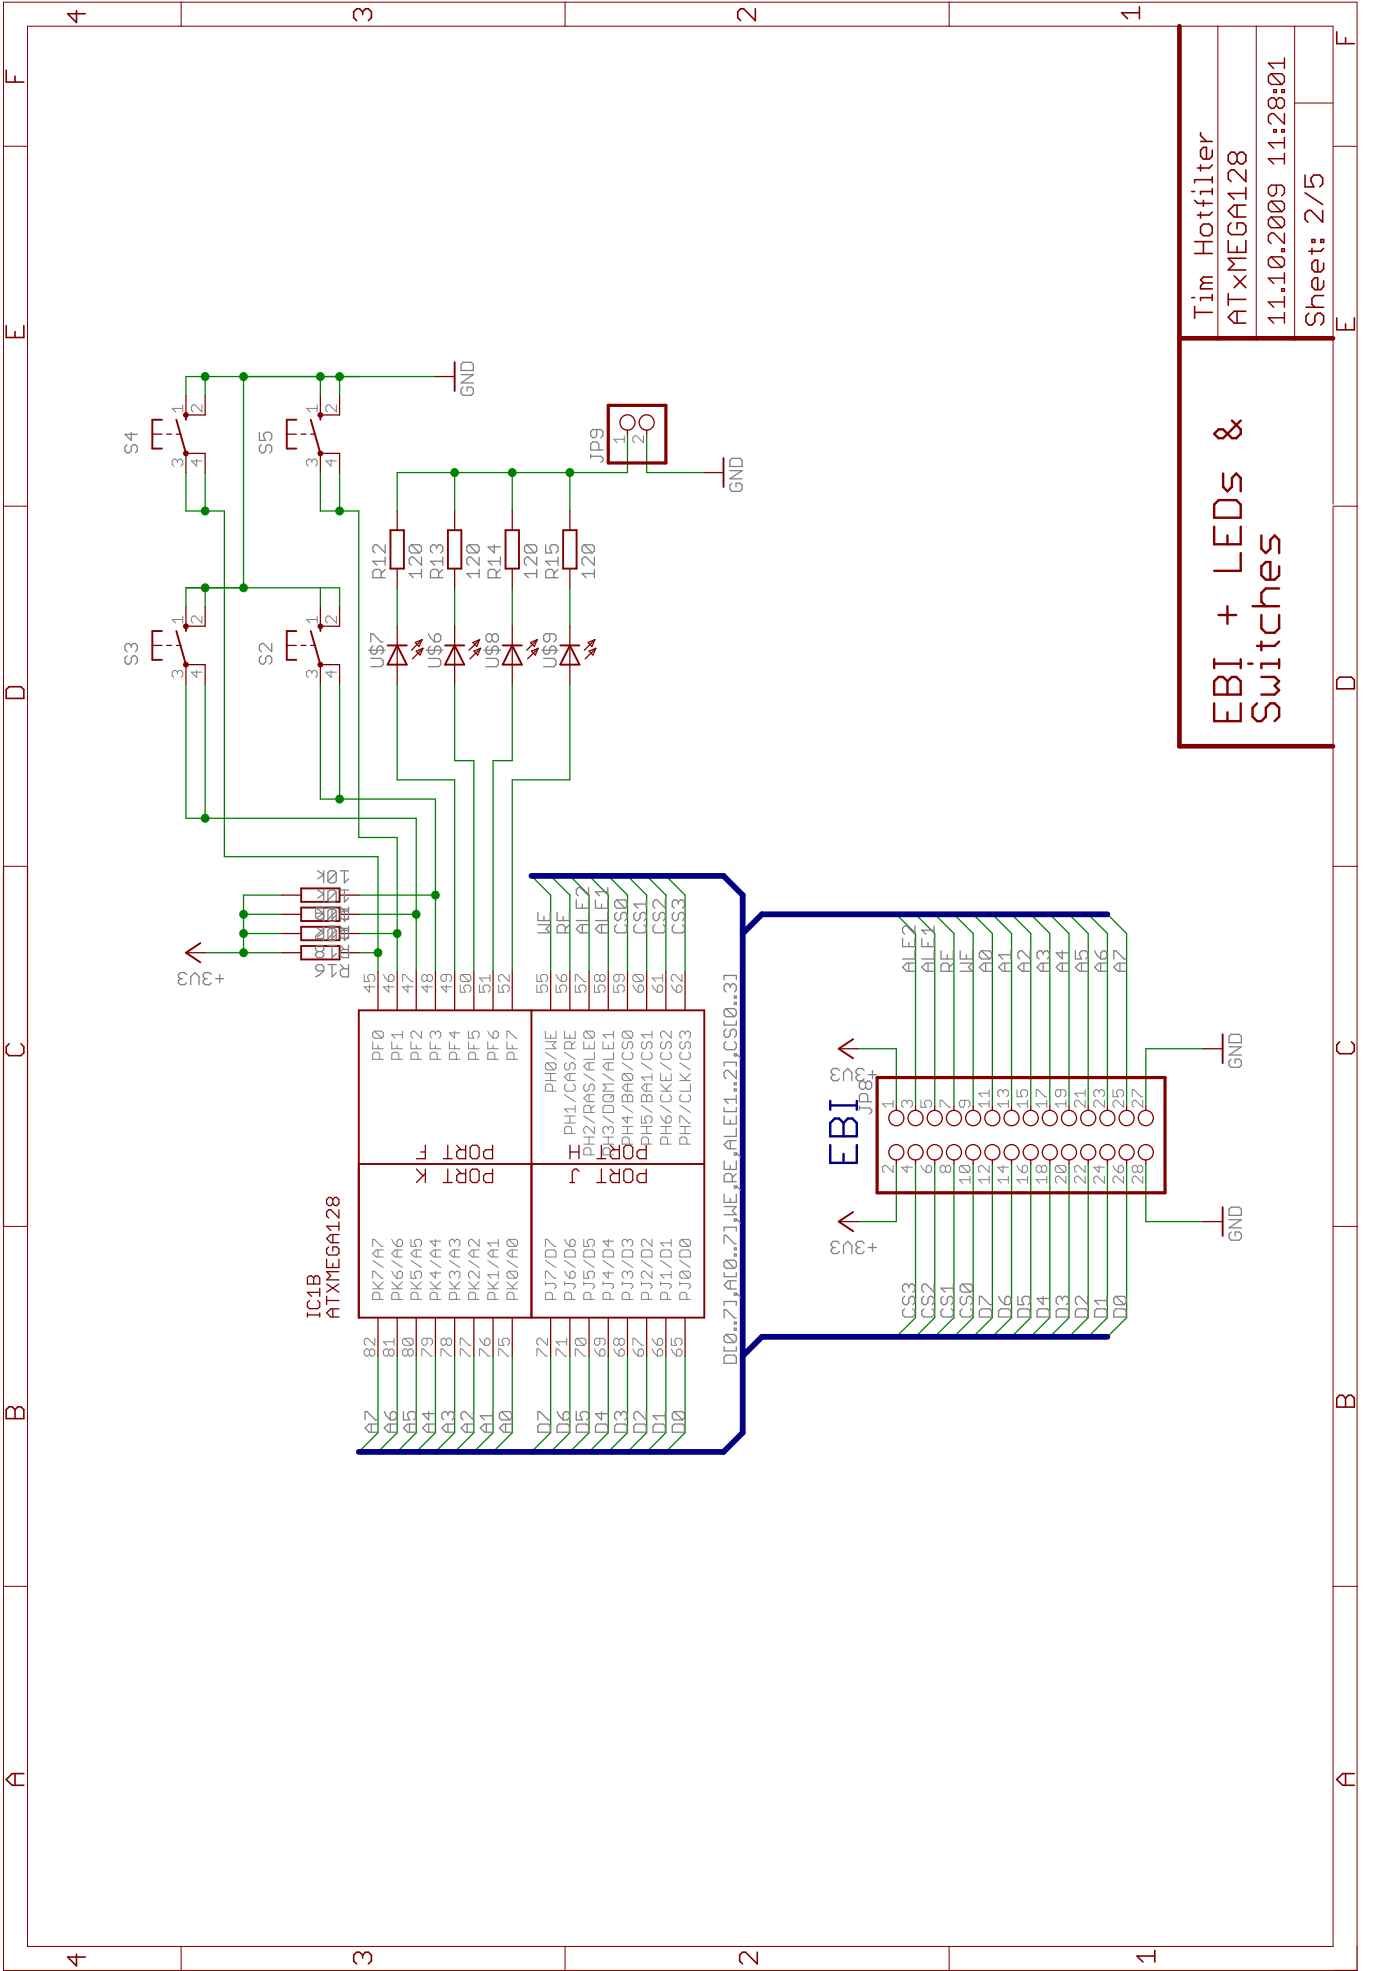

I/O + JTAG
I²C + PDI

Tim Hotfilter
ATxMEGA128
11.10.2009 11:28:01
Sheet: 1/5

Switching Regulator

Power		Tim Hotfilter
		ATXMEGA128
		11.10.2009 11:28:01
		Sheet: 3/5

Tim Hotfilter
ATxMEGA128
11.10.2009 11:28:01
Sheet: 4/5

Ethernet

Tim Hotfilter
 ATXMEGA128
 11.10.2009 11:28:01
 Sheet: 5/5

USB + RS232