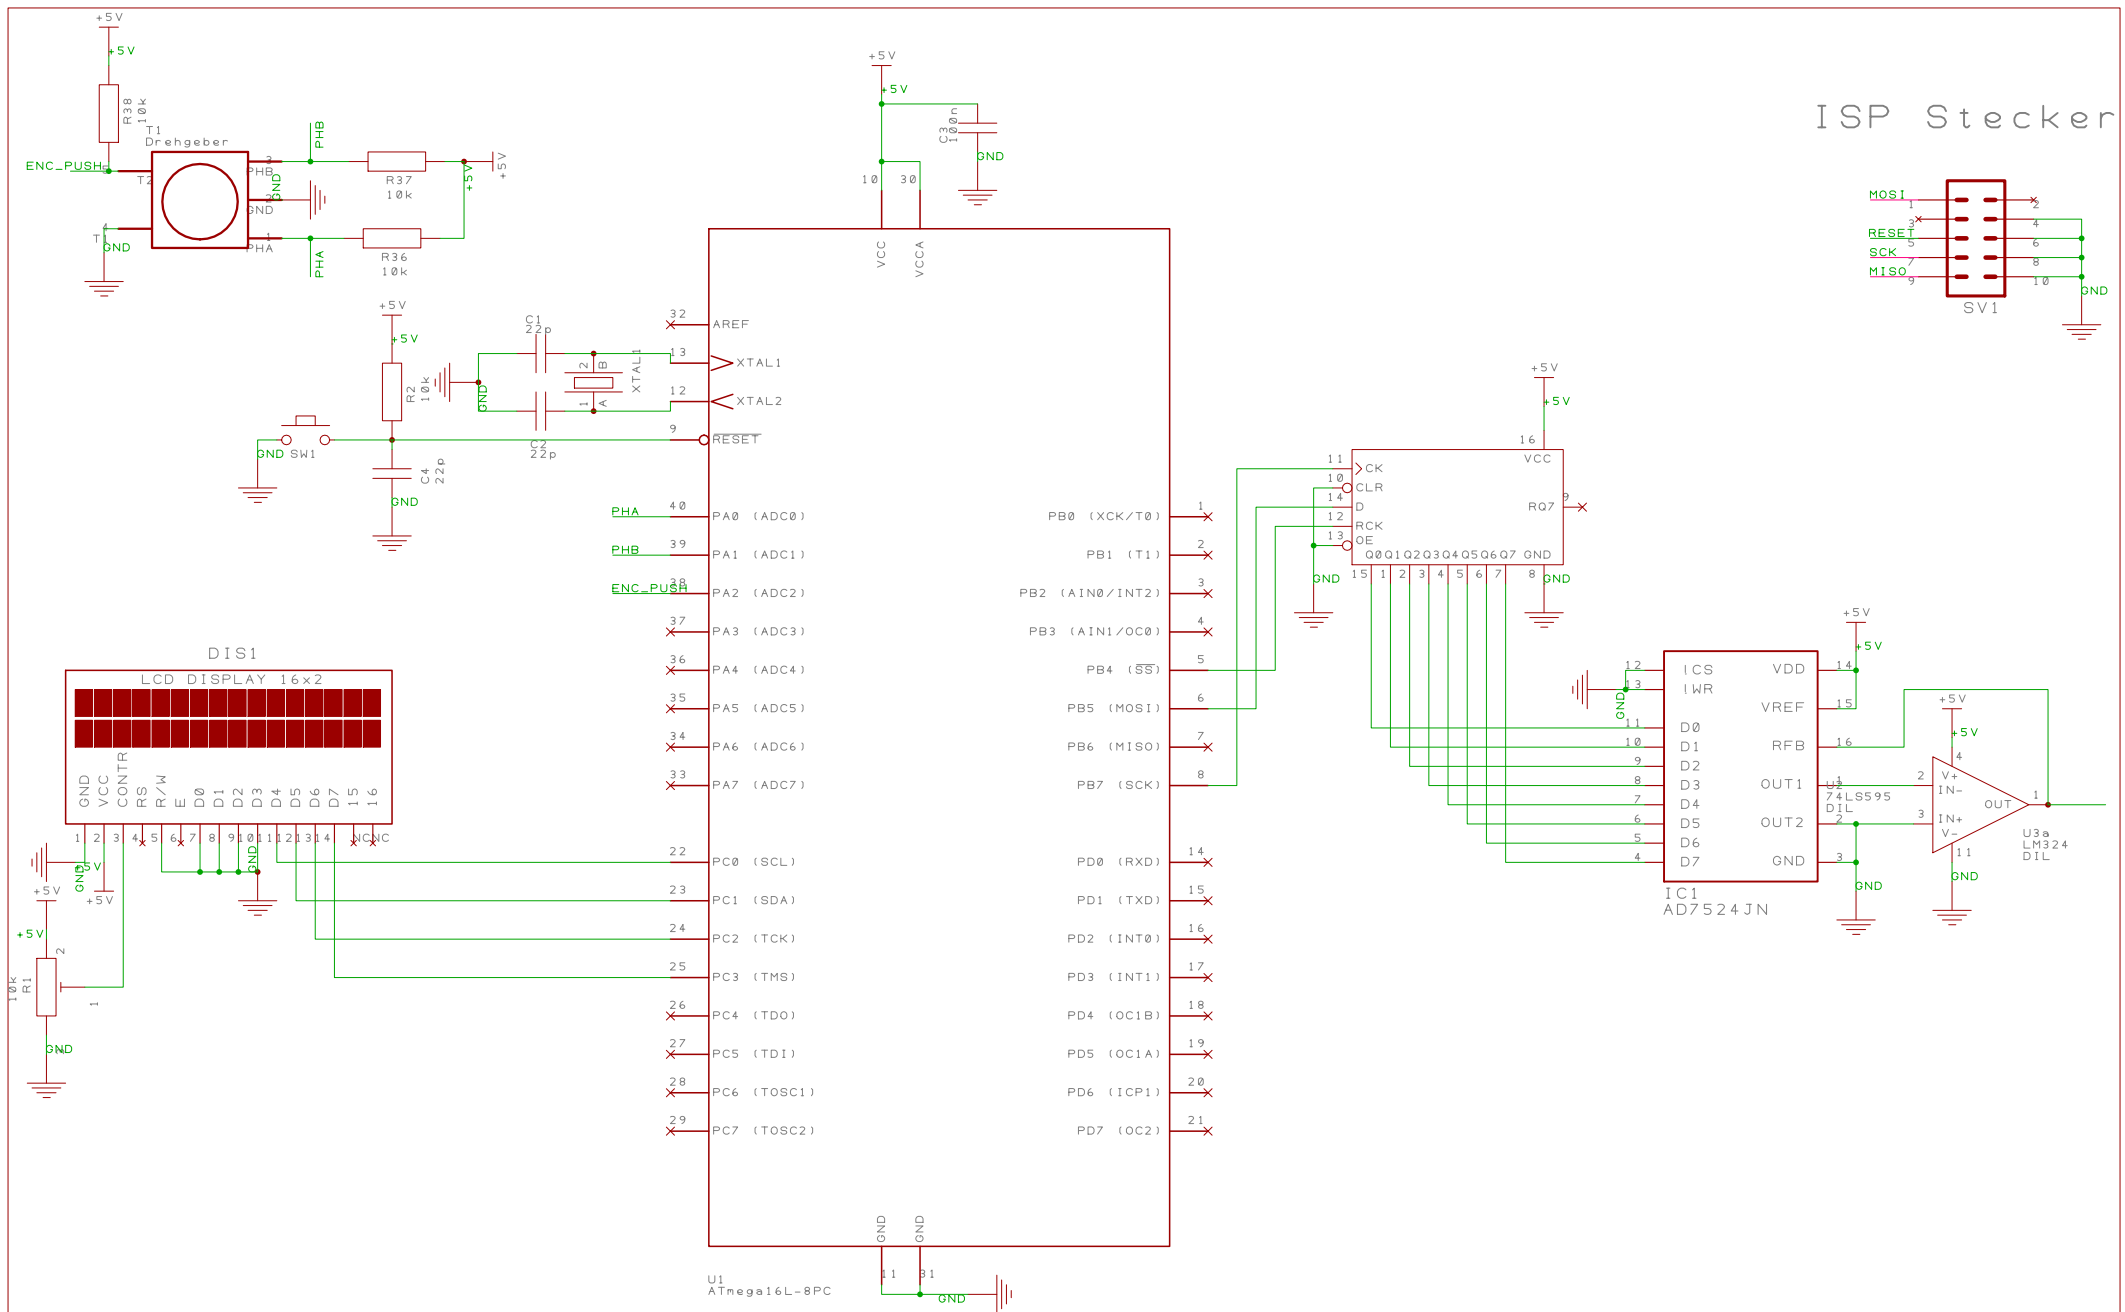

ISP Stecker

E	D	C	B	A	Drawn	Check	Projection Do Not Scale		
Drn	Drn	Drn	Drn	Project			Client		
Chk	Chk	Chk	Chk	Title			Filename	Drawing No.	Sheet of