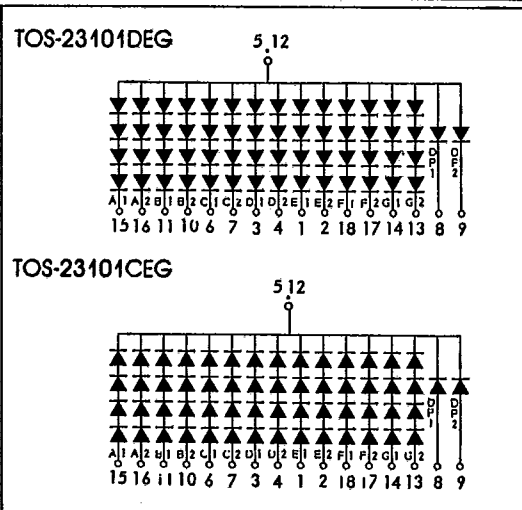

# 2.30 INCH SINGLE DIGIT NUMERIC DISPLAYS

Series	Model No.	Material	Color	C.C. or C.A.
TOS-23101Ax	TOS-23101AR	GaAsP/GaP	RED	Common
	TOS-23101AH	GaAsP/GaP	H-RED(EFF)	
	TOS-23101AG	GaP	GREEN	Cathode
	TOS-23101AY	GaAsP/GaP	YELLOW	
	TOS-23101AE	GaAsP/GaP	ORANGE	
TOS-23101Bx	TOS-23101BR	GaAsP/GaP	RED	Common
	TOS-23101BH	GaAsP/GaP	H-RED(EFF)	
	TOS-23101BG	GaP	GREEN	Anode
	TOS-23101BY	GaAsP/GaP	YELLOW	
	TOS-23101BE	GaAsP/GaP	ORANGE	
TOS-23101xEG	TOS-23101CEG	GaAsP/GaP	ORANGE/GREEN	C.C.
	TOS-23101DEG	GaAsP/GaP	ORANGE/GREEN	C.A.