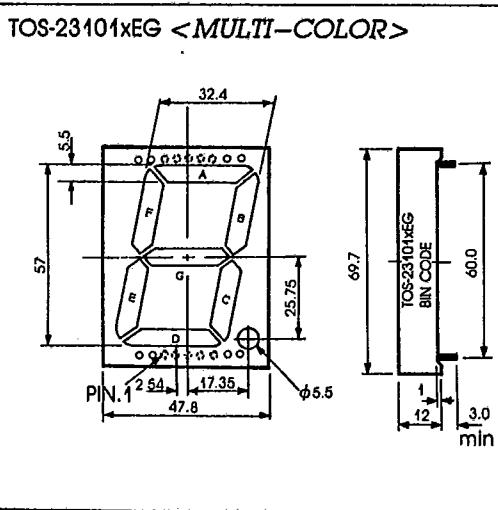

# 2.30 INCH SINGLE DIGIT NUMERIC DISPLAYS

Series	Model No.	Material	Color	C.C. or C.A.
TOS-23101Ax	TOS-23101AR	GaAsP/GaP	RED	Common
	TOS-23101AH	GaAsP/GaP	H-RED(EFF)	
	TOS-23101AG	GaP	GREEN	Cathode
	TOS-23101AY	GaAsP/GaP	YELLOW	
	TOS-23101AE	GaAsP/GaP	ORANGE	
TOS-23101Bx	TOS-23101BR	GaAsP/GaP	RED	Common
	TOS-23101BH	GaAsP/GaP	H-RED(EFF)	
	TOS-23101BG	GaP	GREEN	Anode
	TOS-23101BY	GaAsP/GaP	YELLOW	
	TOS-23101BE	GaAsP/GaP	ORANGE	
TOS-23101xEG	TOS-23101CEG	GaAsP/GaP	ORANGE/GREEN	C.C.
	TOS-23101DEG	GaAsP/GaP	ORANGE/GREEN	C.A.