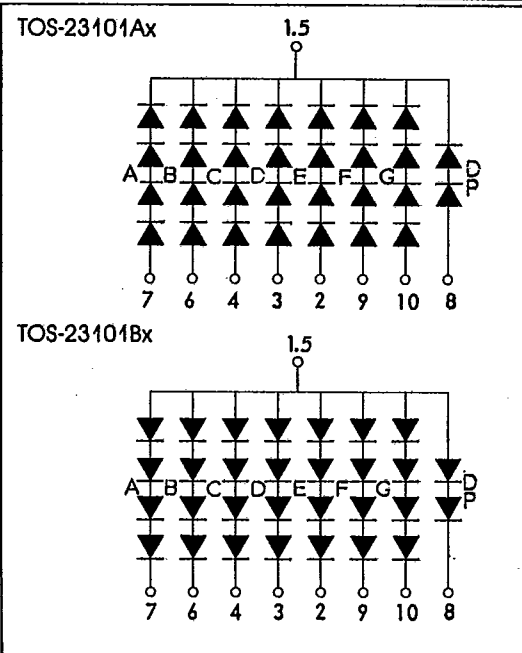

# 2.30 INCH SINGLE DIGIT NUMERIC DISPLAYS

Series	Model No.	Material	Color	C.C. or C.A.
TOS-23101Ax	TOS-23101AR	GaAsP/GaP	RED	Common
	TOS-23101AH	GaAsP/GaP	H-RED(EFF)	
	TOS-23101AG	GaP	GREEN	Cathode
	TOS-23101AY	GaAsP/GaP	YELLOW	
	TOS-23101AE	GaAsP/GaP	ORANGE	
TOS-23101Bx	TOS-23101BR	GaAsP/GaP	RED	Common
	TOS-23101BH	GaAsP/GaP	H-RED(EFF)	
	TOS-23101BG	GaP	GREEN	Anode
	TOS-23101BY	GaAsP/GaP	YELLOW	
	TOS-23101BE	GaAsP/GaP	ORANGE	
TOS-23101xEG	TOS-23101CEG	GaAsP/GaP	ORANGE/GREEN	C.C.
	TOS-23101DEG	GaAsP/GaP	ORANGE/GREEN	C.A.