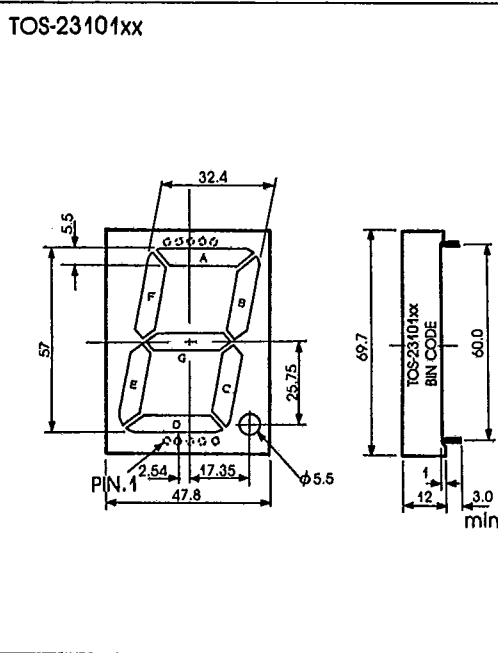

# 2.30 INCH SINGLE DIGIT NUMERIC DISPLAYS

Series	Model No.	Material	Color	C.C. or C.A.
TOS-23101Ax	TOS-23101AR	GaAsP/GaP	RED	Common
	TOS-23101AH	GaAsP/GaP	H-RED(EFF)	
	TOS-23101AG	GaP	GREEN	Cathode
	TOS-23101AY	GaAsP/GaP	YELLOW	
	TOS-23101AE	GaAsP/GaP	ORANGE	
TOS-23101Bx	TOS-23101BR	GaAsP/GaP	RED	Common
	TOS-23101BH	GaAsP/GaP	H-RED(EFF)	
	TOS-23101BG	GaP	GREEN	Anode
	TOS-23101BY	GaAsP/GaP	YELLOW	
	TOS-23101BE	GaAsP/GaP	ORANGE	
TOS-23101xEG	TOS-23101CEG	GaAsP/GaP	ORANGE/GREEN	C.C.
	TOS-23101DEG	GaAsP/GaP	ORANGE/GREEN	C.A.