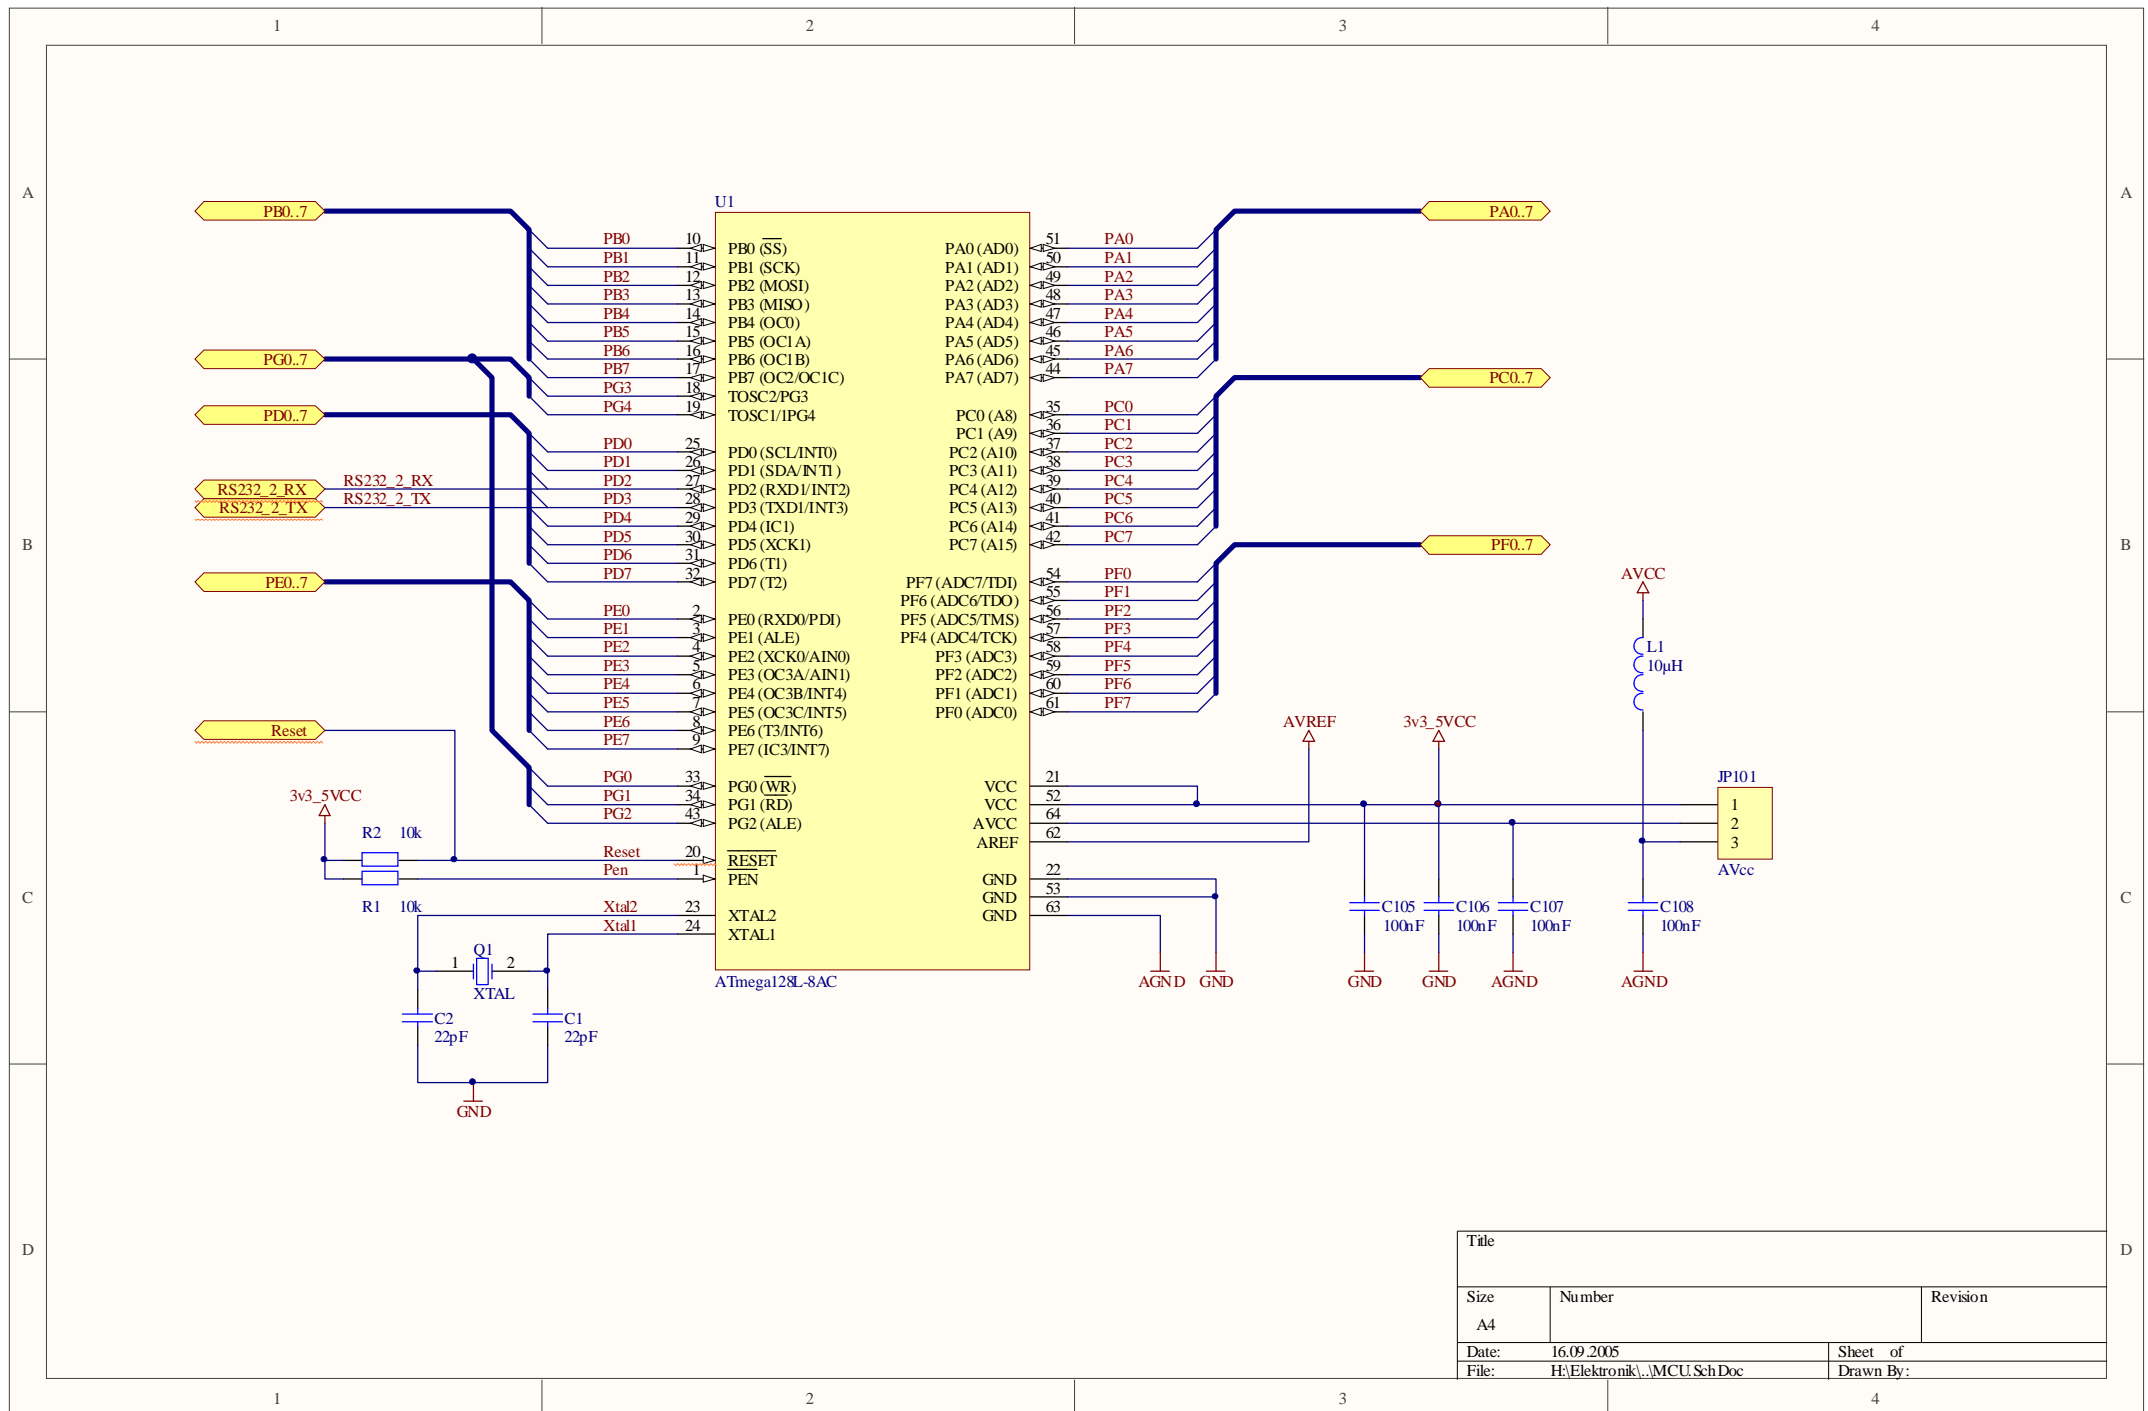

Title		
Size	Number	Revision
A4		
Date:	16.09.2005	Sheet of
File:	H:\Elektronik\...\ISP_Jtag.SchDoc	Drawn By:

Title		
Size	Number	Revision
A4		
Date:	16.09.2005	Sheet of
File:	H:\Elektronik\..\Main.SchDoc	Drawn By:

Title		
Size	Number	Revision
A4		
Date:	16.09.2005	Sheet of
File:	H:\Elektronik\...\MCU.Sch Doc	Drawn By:

Title		
Size	Number	Revision
A4		
Date:	16.09.2005	Sheet of
File:	H:\Elektronik\...\Ports.SchDoc	Drawn By:

Title		
Size	Number	Revision
A4		
Date:	16.09.2005	Sheet of
File:	H:\Elektronik\..\RS232.SchDoc	Drawn By: