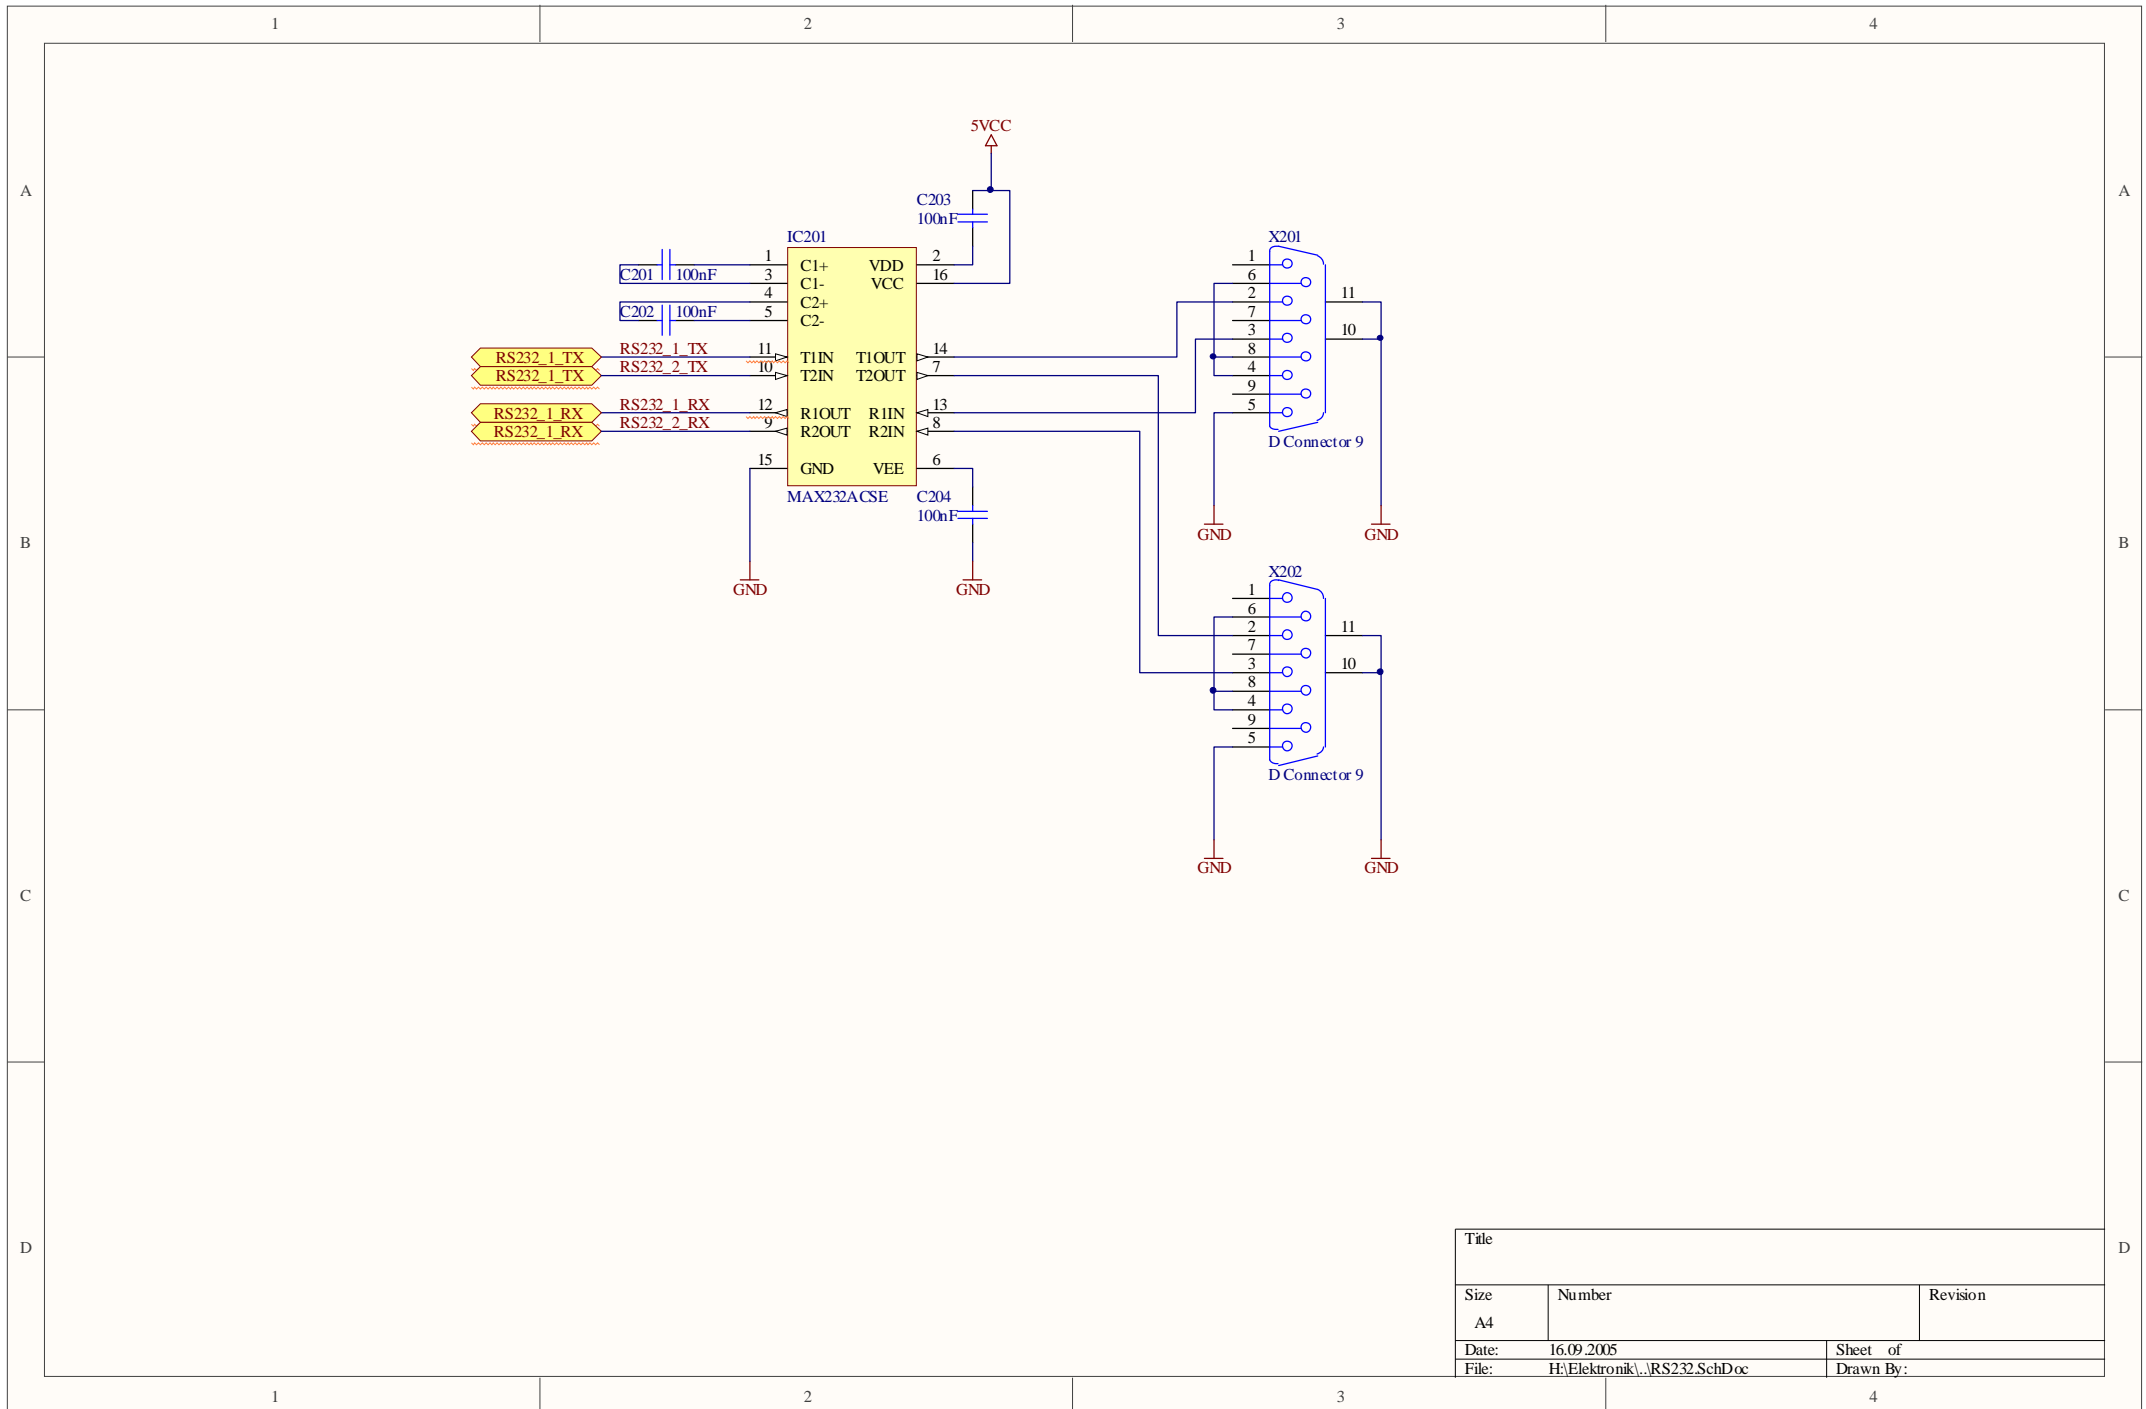

Title		
Size	Number	Revision
A4		
Date:	16.09.2005	Sheet of
File:	H:\Elektronik\...\ISP_Jtag.SchDoc	Drawn By:

Title		
Size	Number	Revision
A4		
Date:	16.09.2005	Sheet of
File:	H:\Elektronik\..\Main.SchDoc	Drawn By:

Title		
Size	Number	Revision
A4		
Date:	16.09.2005	Sheet of
File:	H:\Elektronik\...\MCU.Sch Doc	Drawn By:

Title		
Size	Number	Revision
A4		
Date:	16.09.2005	Sheet of
File:	H:\Elektronik\...\Ports.SchDoc	Drawn By:

Title		
Size	Number	Revision
A4		
Date:	16.09.2005	Sheet of
File:	H:\Elektronik\..\RS232.SchDoc	Drawn By: