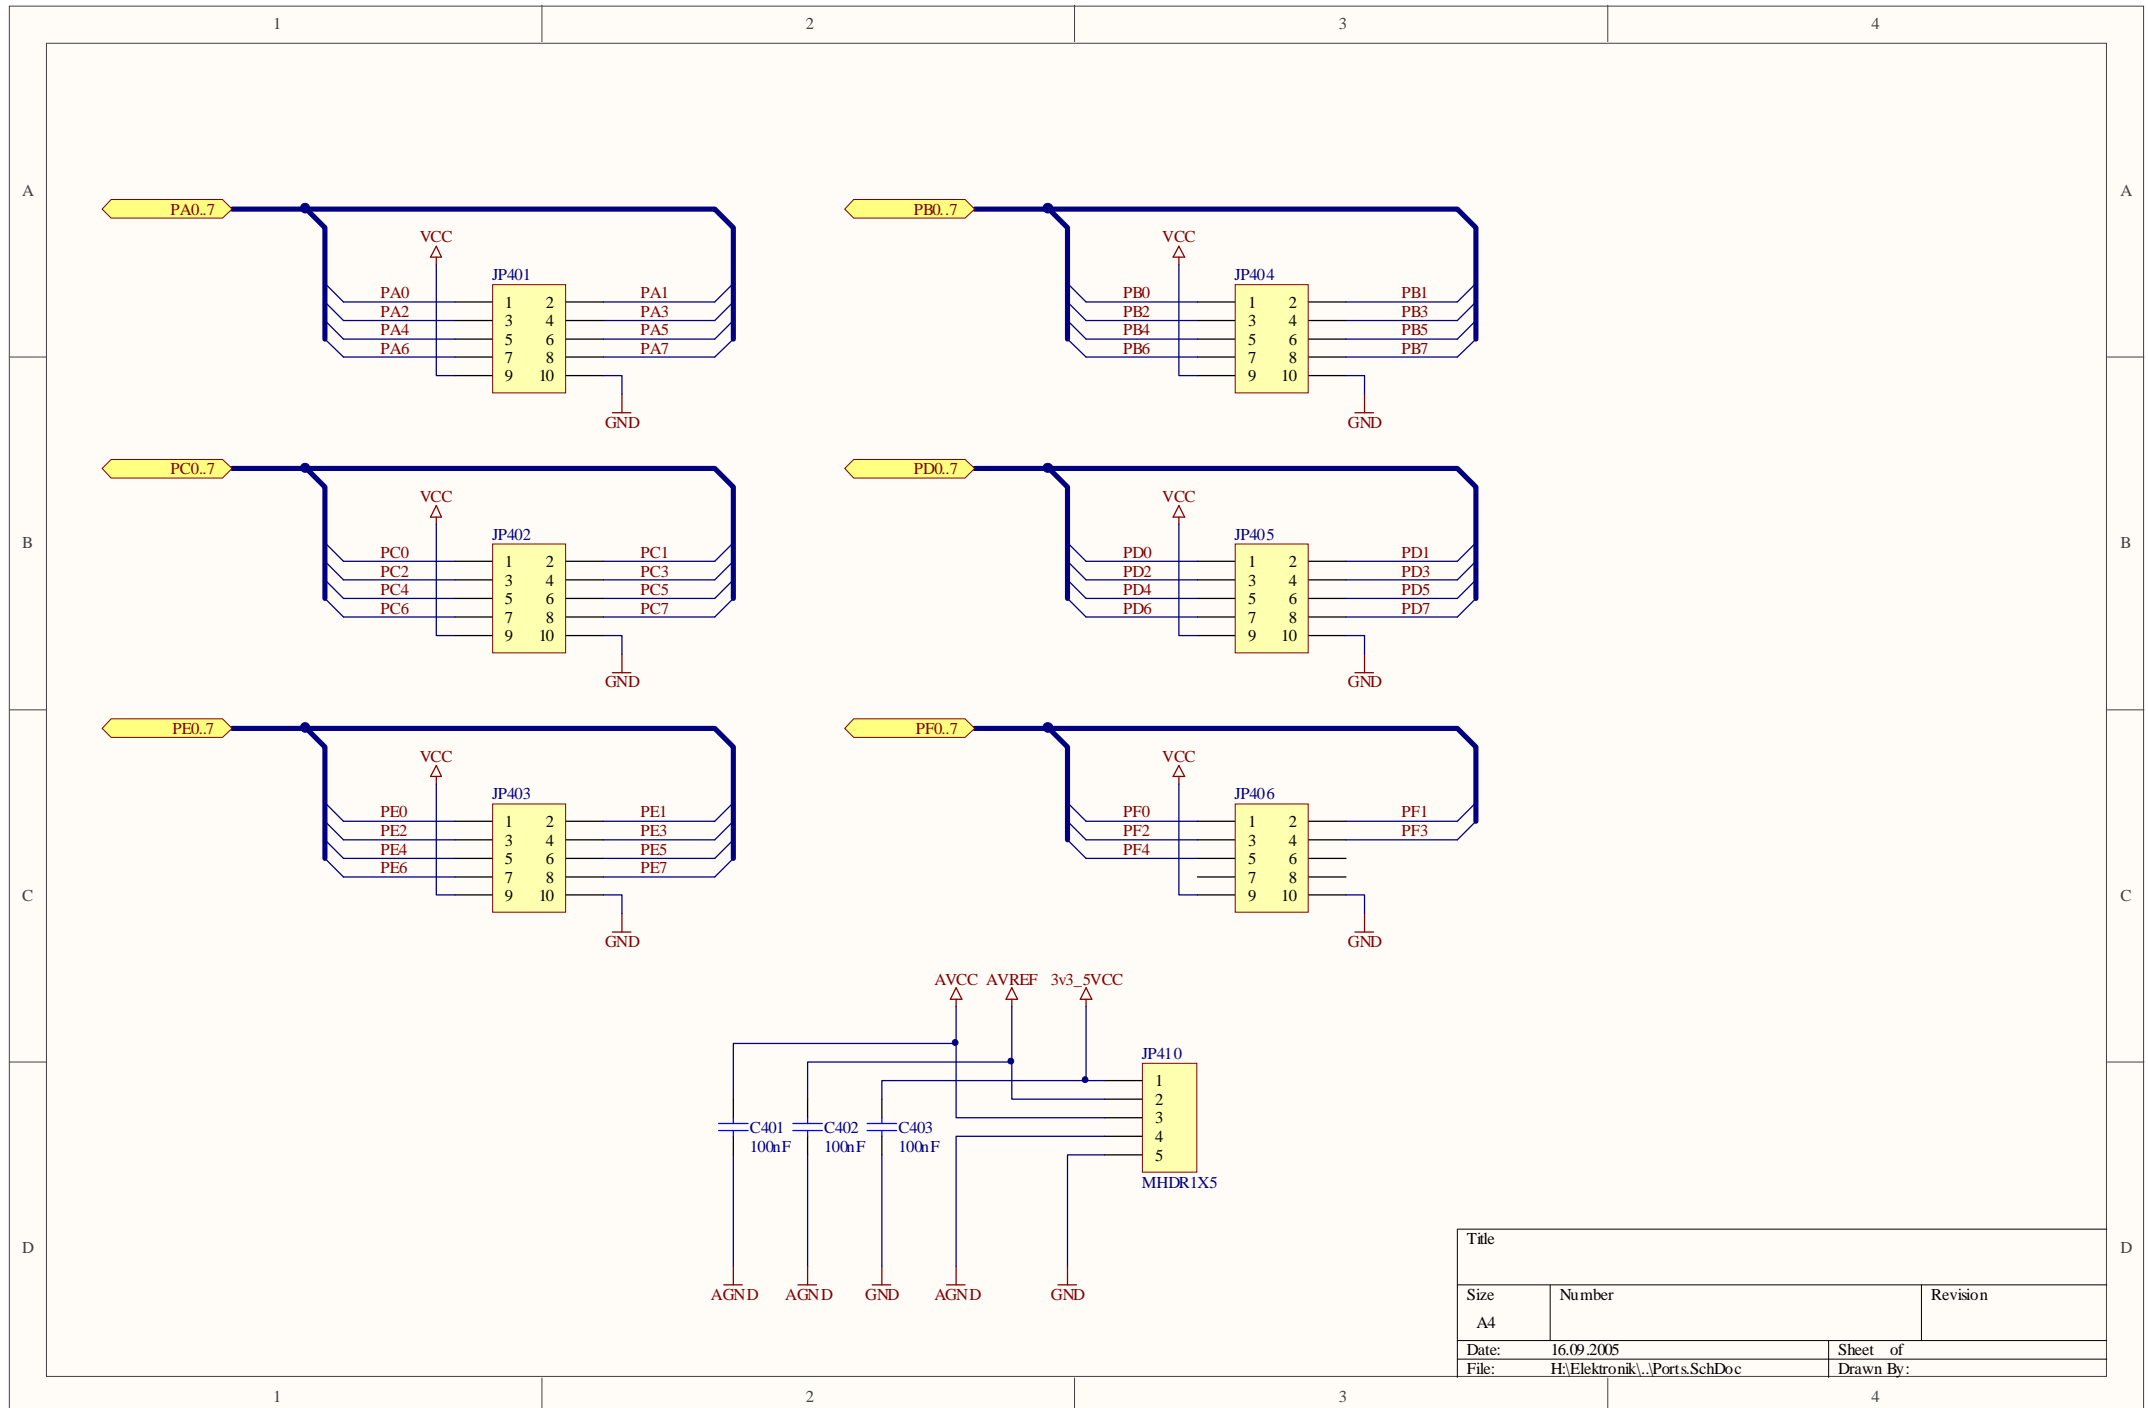

Title		
Size	Number	Revision
A4		
Date:	16.09.2005	Sheet of
File:	H:\Elektronik\...\ISP_Jtag.SchDoc	Drawn By:

Title		
Size	Number	Revision
A4		
Date:	16.09.2005	Sheet of
File:	H:\Elektronik\..\Main.SchDoc	Drawn By:

Title		
Size	Number	Revision
A4		
Date:	16.09.2005	Sheet of
File:	H:\Elektronik\...\MCU.Sch Doc	Drawn By:

Title		
Size	Number	Revision
A4		
Date:	16.09.2005	Sheet of
File:	H:\Elektronik\...\Ports.SchDoc	Drawn By:

Title		
Size	Number	Revision
A4		
Date:	16.09.2005	Sheet of
File:	H:\Elektronik\..\RS232.SchDoc	Drawn By: