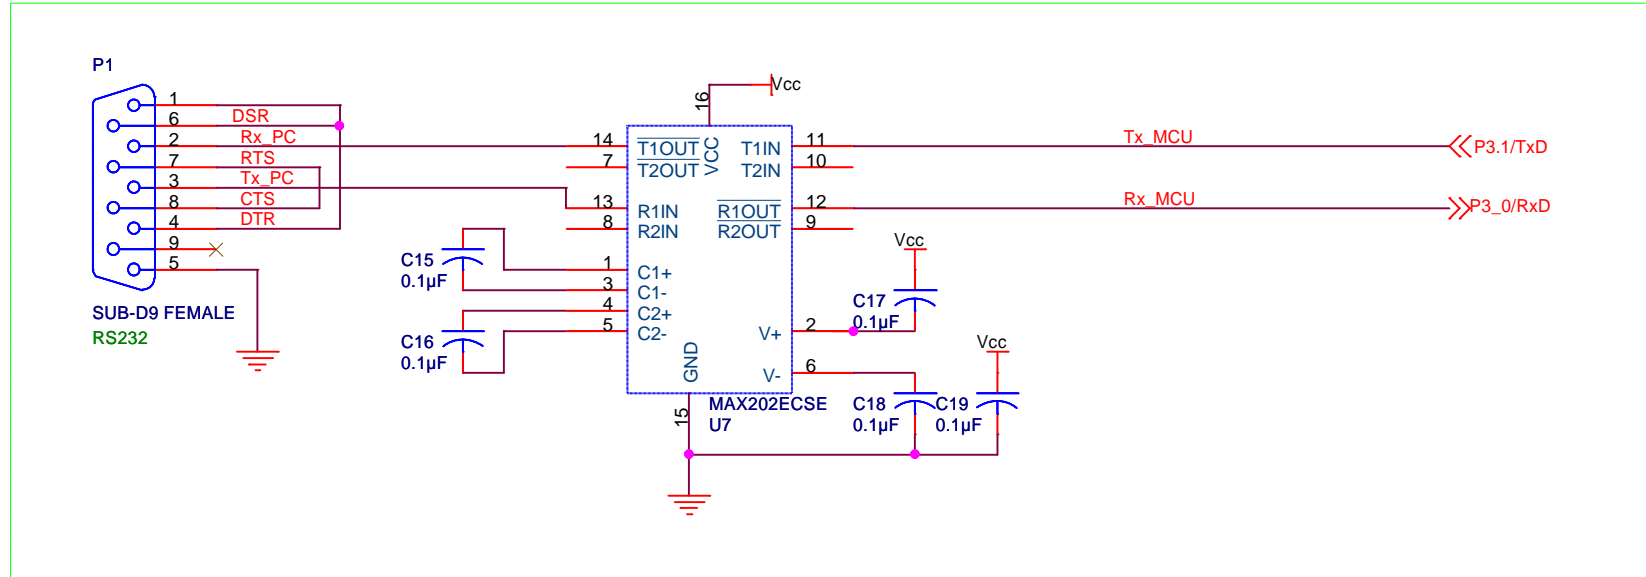

CAN Interfacing

Title		
C51_CAN		
Size	Document Number	Rev
A4	<Doc>	1.0
Date:	Wednesday, April 28, 2004	Sheet 2 of 4

ISP Interfacing

Title		
C51_ISP		
Size	Document Number	Rev
A	<Doc>	1.0
Date:	Wednesday, April 28, 2004	Sheet 3 of 4

Auto ISP Interfacing

Title		
C51_AUTOISP		
Size	Document Number	Rev
A	<Doc>	1.0
Date: Wednesday, May 05, 2004		Sheet 1 of 4

USB Interfacing

Title		
C51_USB		
Size	Document Number	Rev
A	1	1.0
Date:	Wednesday, April 28, 2004	Sheet 4 of 4