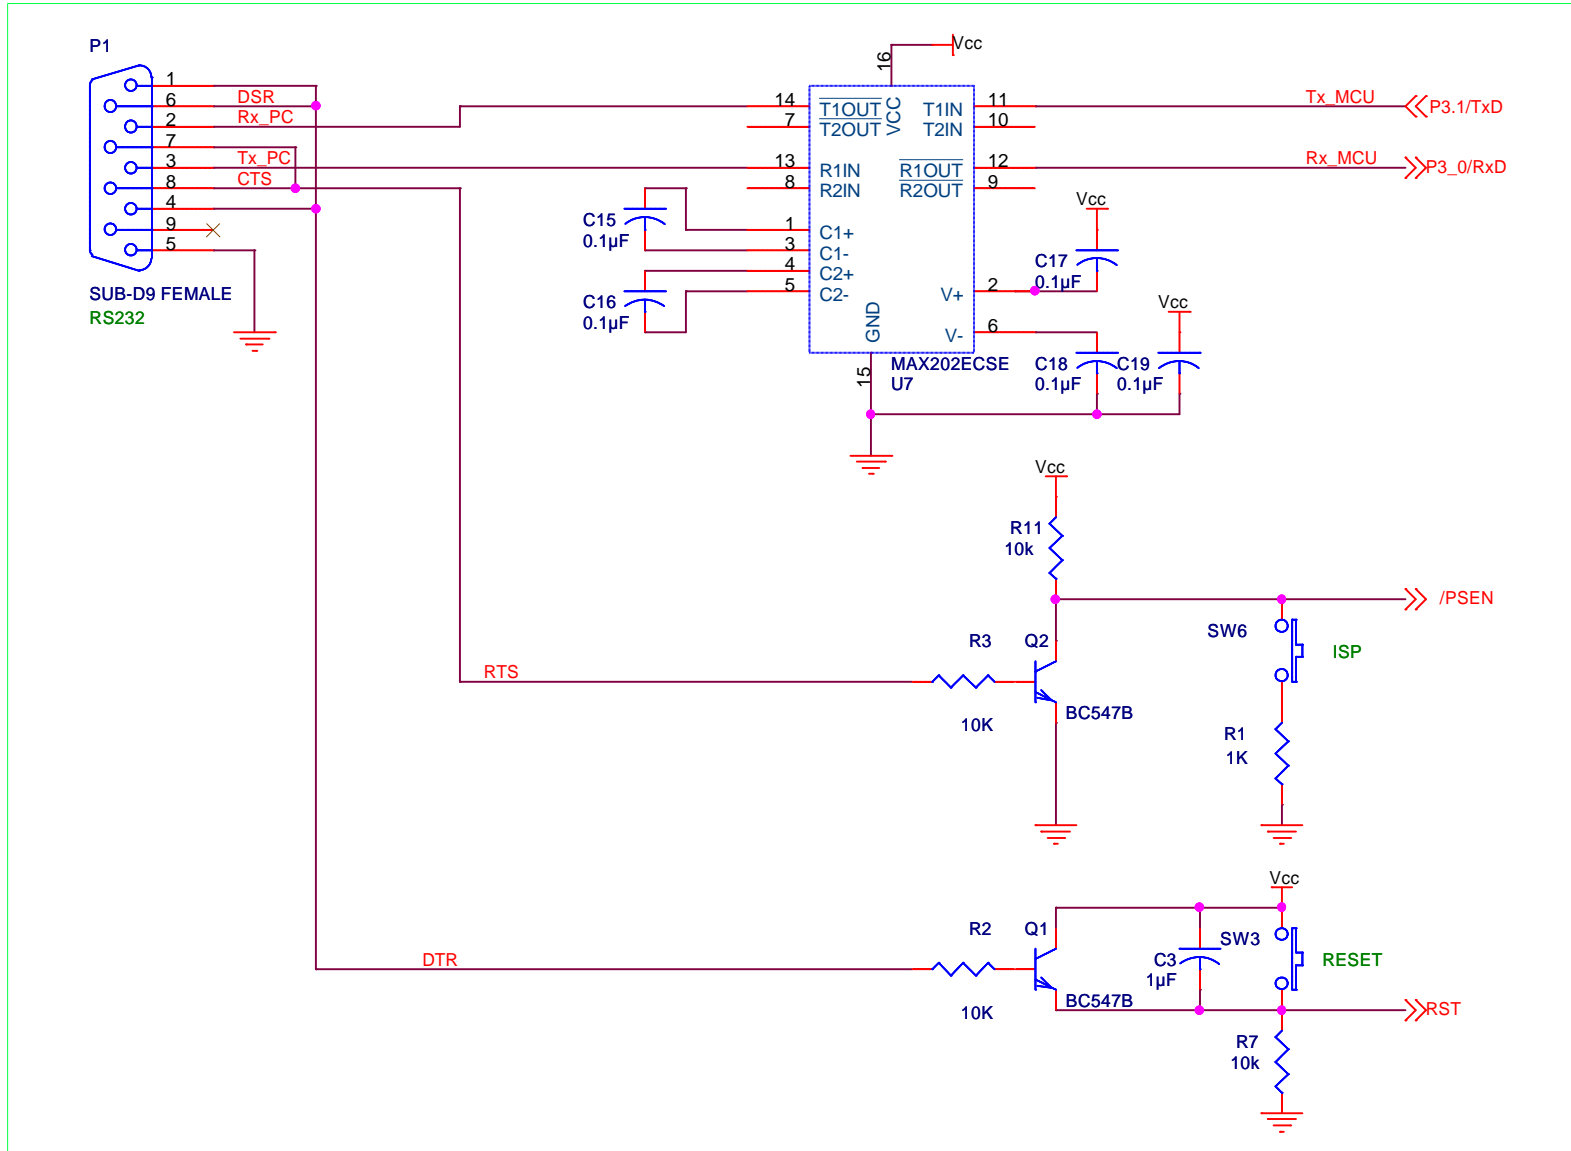

CAN Interfacing

Title		
C51_CAN		
Size	Document Number	Rev
A4	<Doc>	1.0
Date:	Wednesday, April 28, 2004	Sheet 2 of 4

ISP Interfacing

Title		
C51_ISP		
Size	Document Number	Rev
A	<Doc>	1.0
Date:	Wednesday, April 28, 2004	Sheet 3 of 4

Auto ISP Interfacing

Title		
C51_AUTOISP		
Size	Document Number	Rev
A	<Doc>	1.0
Date: Wednesday, May 05, 2004		Sheet 1 of 4

USB Interfacing

Title		
C51_USB		
Size	Document Number	Rev
A	1	1.0
Date:	Wednesday, April 28, 2004	Sheet 4 of 4