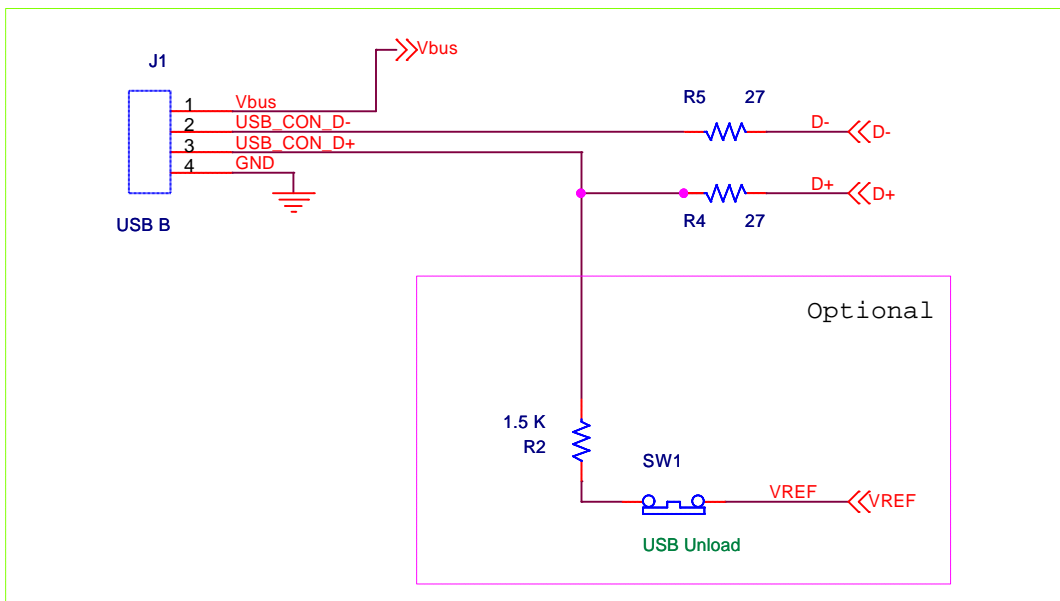

CAN Interfacing

Title		
C51_CAN		
Size	Document Number	Rev
A4	<Doc>	1.0
Date:	Wednesday, April 28, 2004	Sheet 2 of 4

ISP Interfacing

Title		
C51_ISP		
Size	Document Number	Rev
A	<Doc>	1.0
Date:	Wednesday, April 28, 2004	Sheet 3 of 4

Auto ISP Interfacing

Title		
C51_AUTOISP		
Size	Document Number	Rev
A	<Doc>	1.0
Date: Wednesday, May 05, 2004		Sheet 1 of 4

USB Interfacing

Title		
C51_USB		
Size	Document Number	Rev
A	1	1.0
Date:	Wednesday, April 28, 2004	Sheet 4 of 4