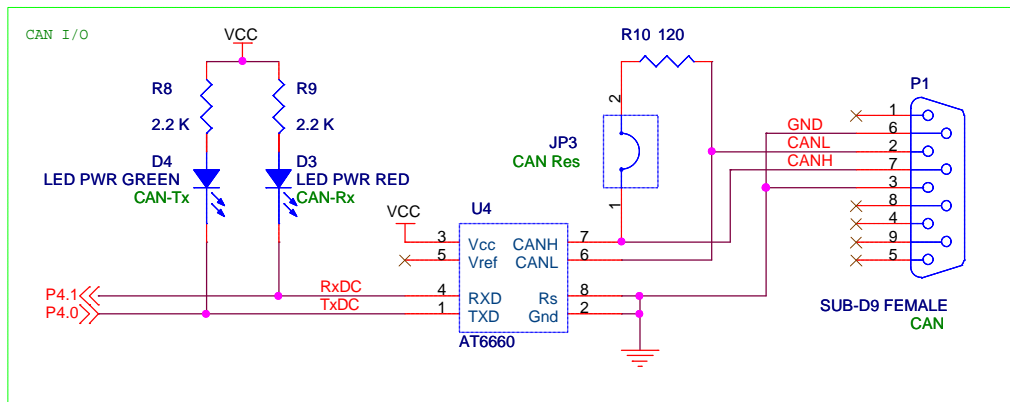

CAN Interfacing

Title		
C51_CAN		
Size	Document Number	Rev
A4	<Doc>	1.0
Date:	Wednesday, April 28, 2004	Sheet 2 of 4

ISP Interfacing

Title		
C51_ISP		
Size	Document Number	Rev
A	<Doc>	1.0
Date:	Wednesday, April 28, 2004	Sheet 3 of 4

Auto ISP Interfacing

Title		
C51_AUTOISP		
Size	Document Number	Rev
A	<Doc>	1.0
Date: Wednesday, May 05, 2004		Sheet 1 of 4

USB Interfacing

Title		
C51_USB		
Size	Document Number	Rev
A	1	1.0
Date:	Wednesday, April 28, 2004	Sheet 4 of 4