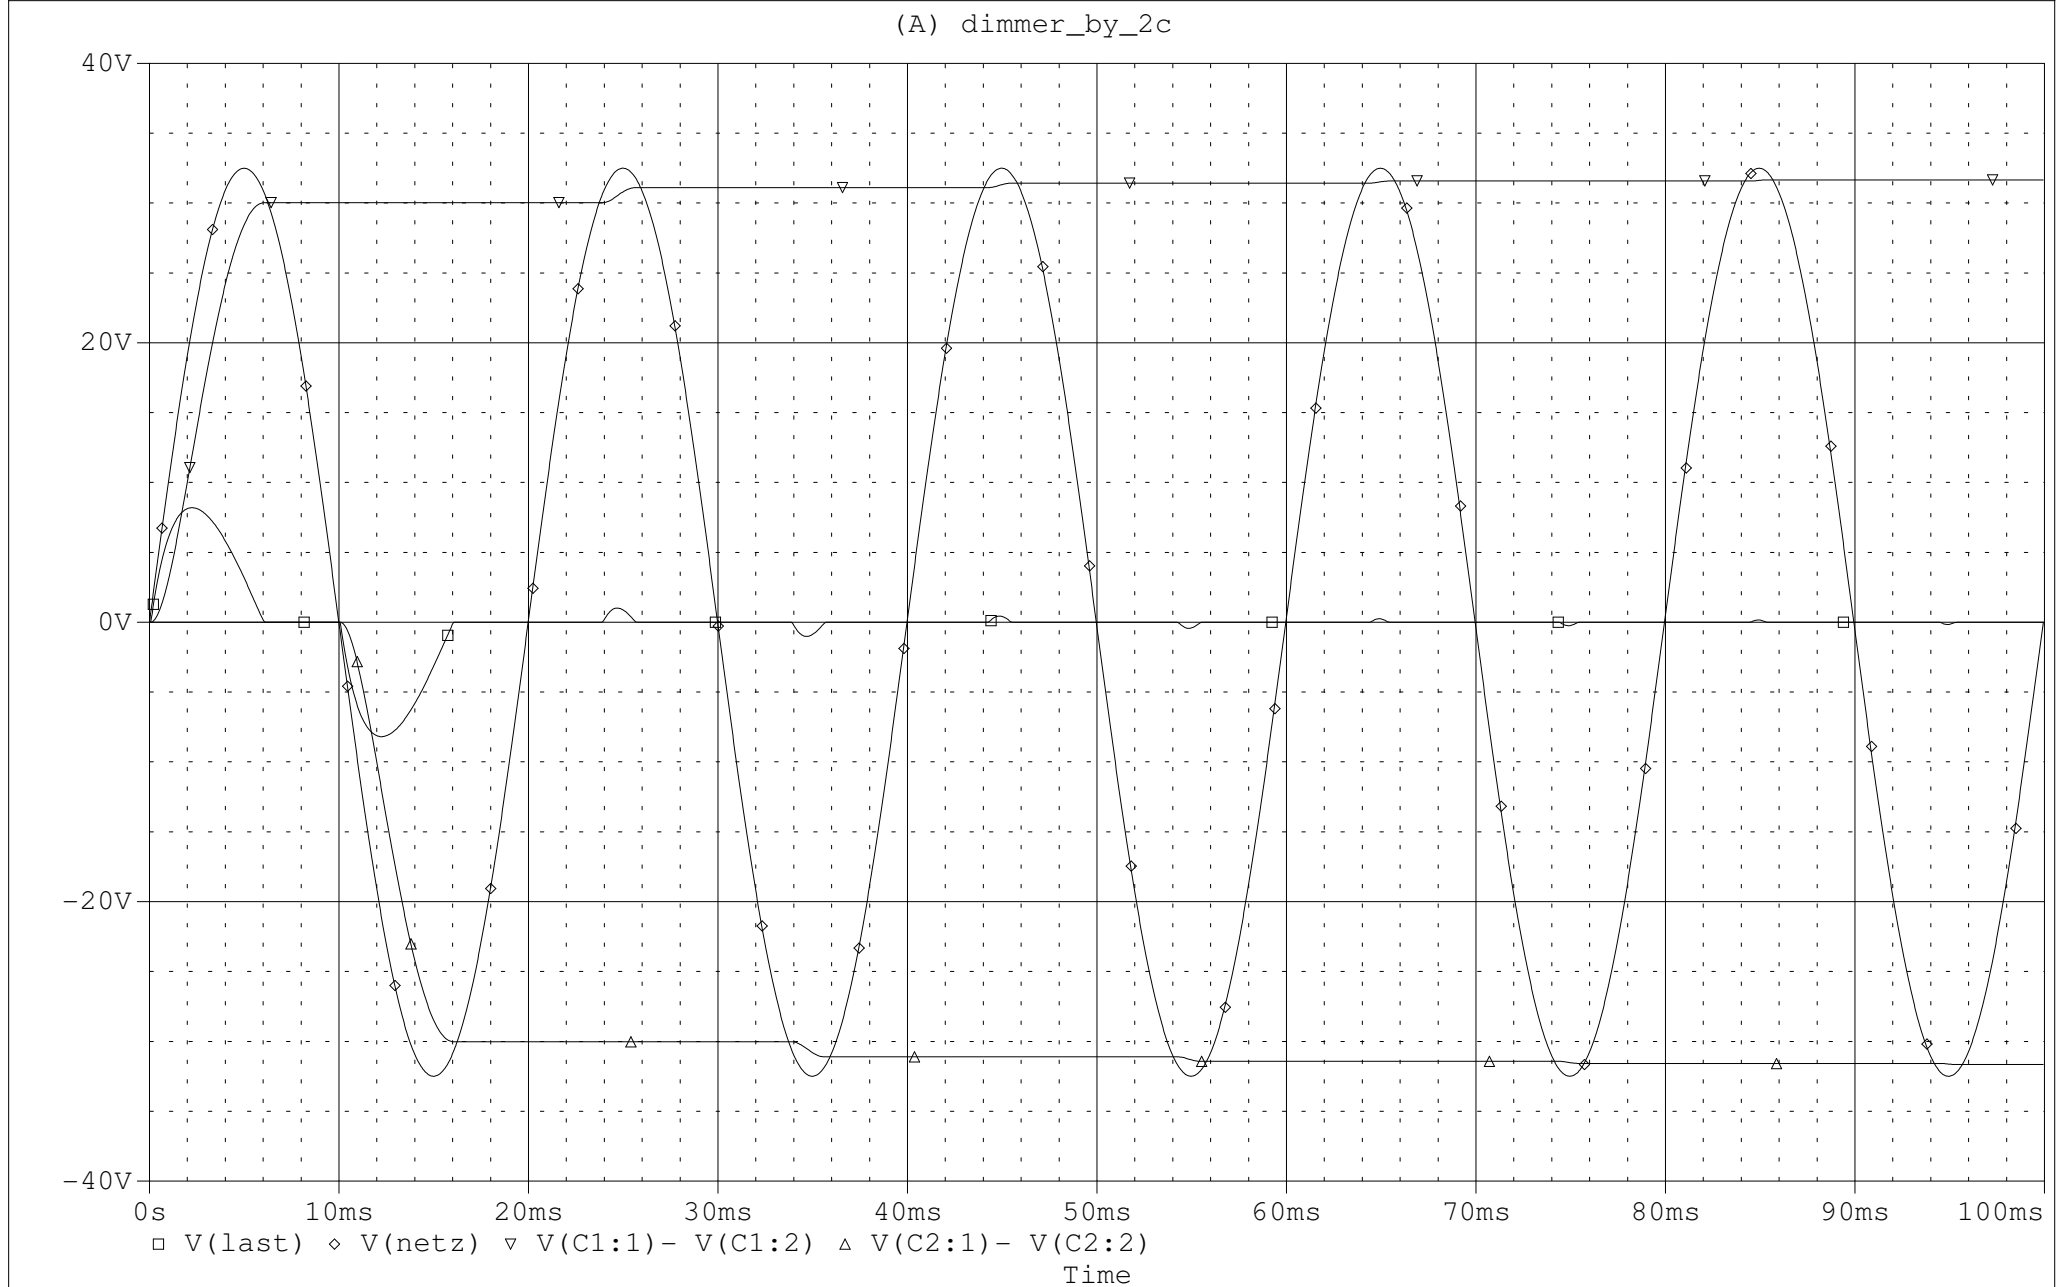

(A) dimmer_by_2c

(A) dimmer_by_2c (active)