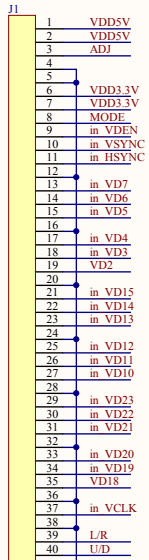

LCD in from DSO

LCD out to Display

VGA2LCD V2  
lcd2vga\_v2.SchDoc

Title		
Size	Number	Revision
B		
Date:	12/18/2011	Sheet of
File:	C:\@vga_scope\Sheet1.SchDoc	Drawn By: