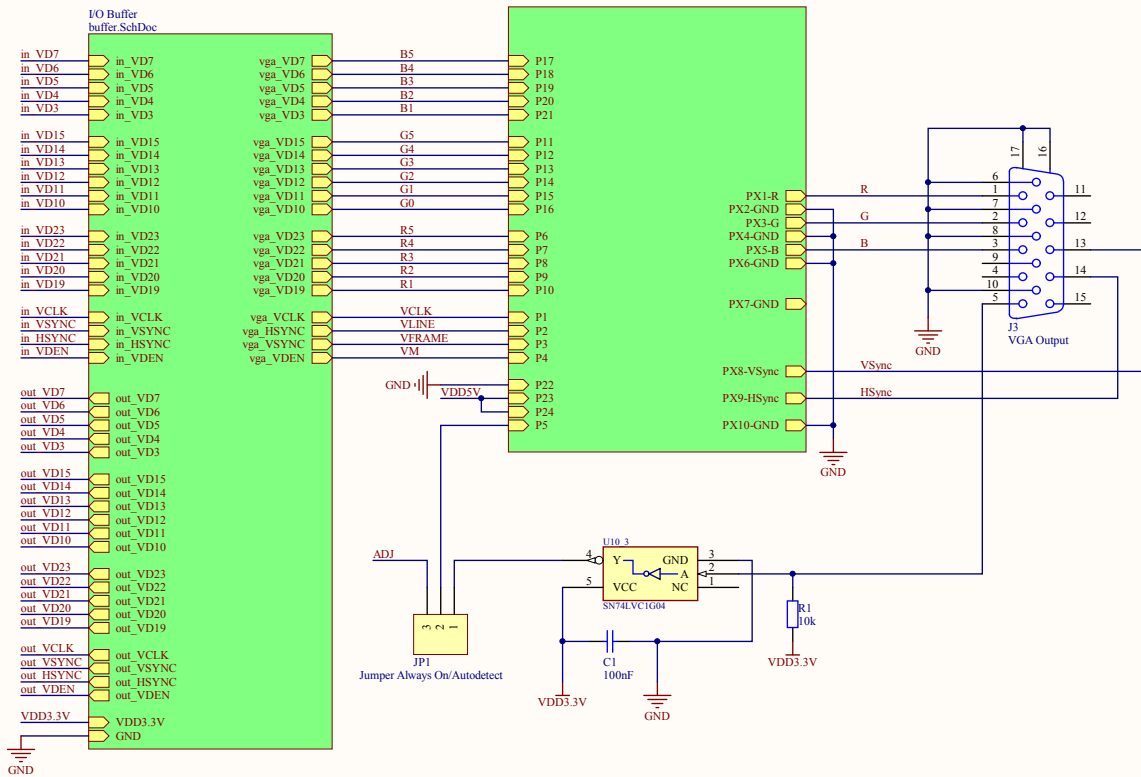

LCD in from DSO

LCD out to Display

VGA2LCD V2  
lcd2vga\_v2.SchDoc

Title		
Size	Number	Revision
B		
Date:	12/18/2011	Sheet of
File:	C:\@vga_scope\Sheet1.SchDoc	Drawn By: