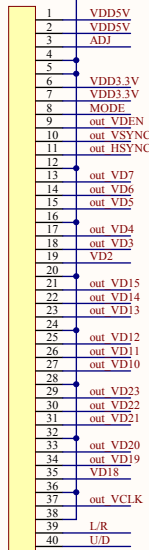

LCD in from DSO

LCD out to Display

VGA2LCD V2  
lcd2vga\_v2.SchDoc

Title		
Size	Number	Revision
B		
Date:	12/18/2011	Sheet of
File:	C:\@vga_scope\Sheet1.SchDoc	Drawn By: