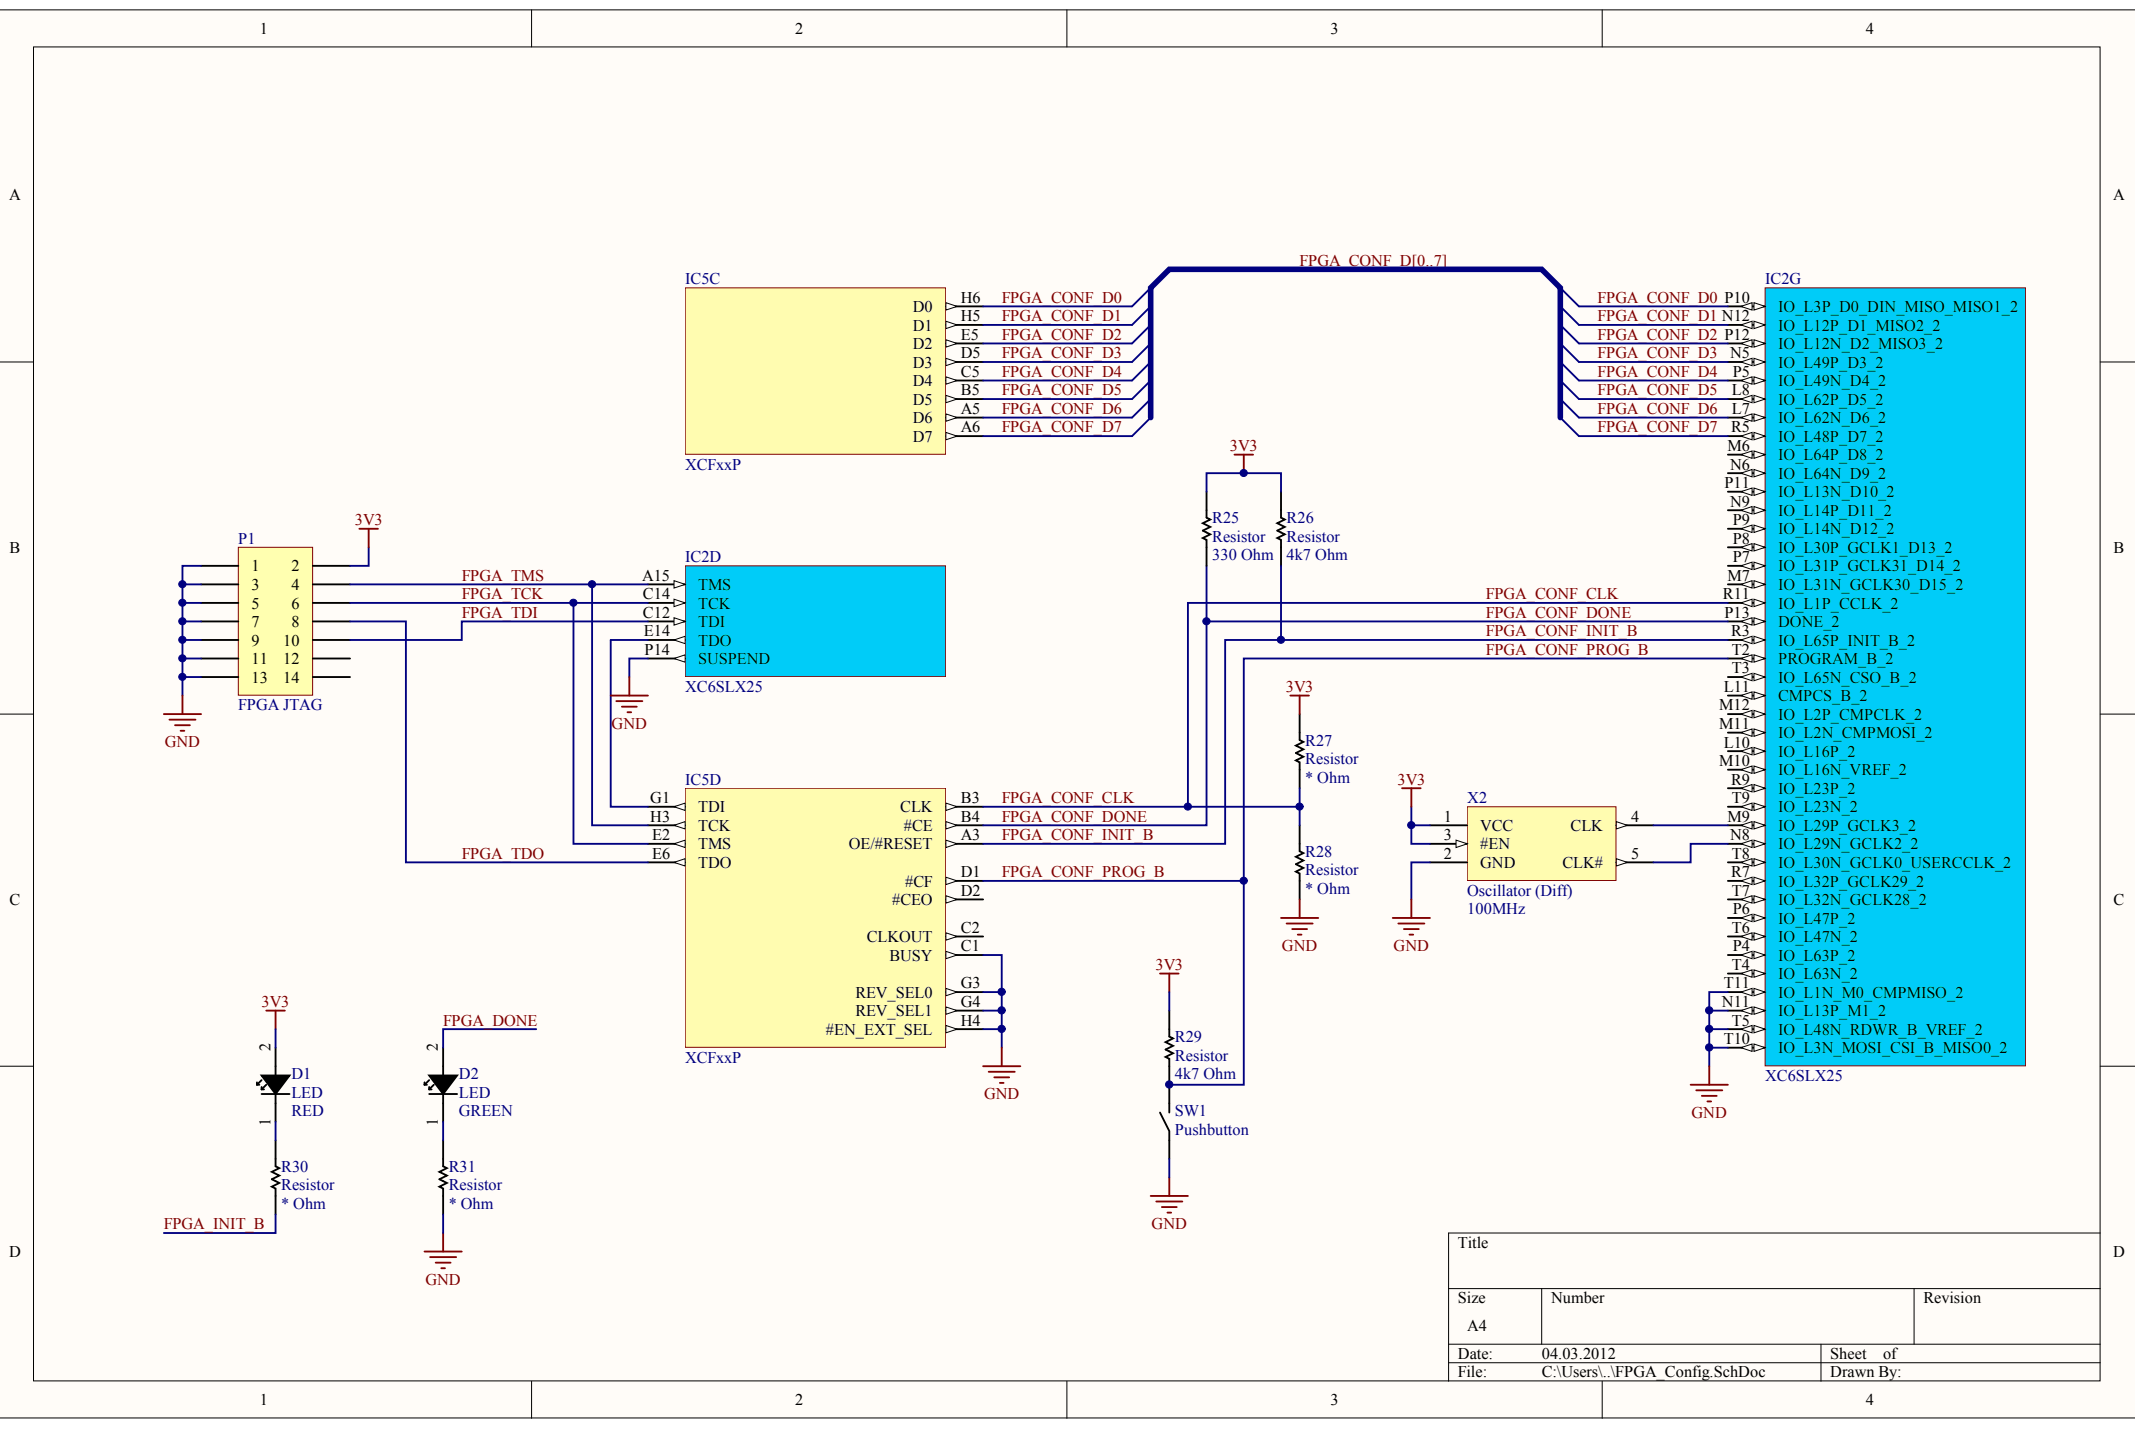

Title		
Size	Number	Revision
A4		
Date:	04.03.2012	Sheet of
File:	C:\Users\...FPGA Config.SchDoc	Drawn By: