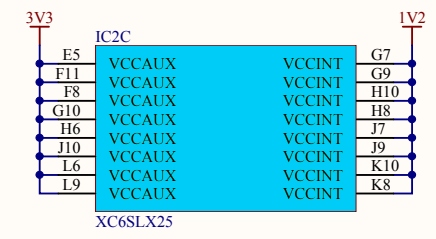

Title		
Size	Number	Revision
A3		
Date:	04.03.2012	Sheet of
File:	C:\Users\ARM\SDRAM SchDoc	Drawn By:

Title		
Size	Number	Revision
A3		
Date:	04.03.2012	Sheet of
File:	C:\Users\ARM Config SchDoc	Drawn By: