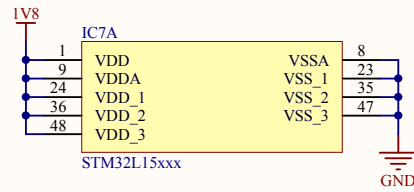

Title		
Size A4	Number	Revision
Date:	04.03.2012	Sheet of
File:	C:\Users\...\SYSCON_PWR.SchDoc	Drawn By: