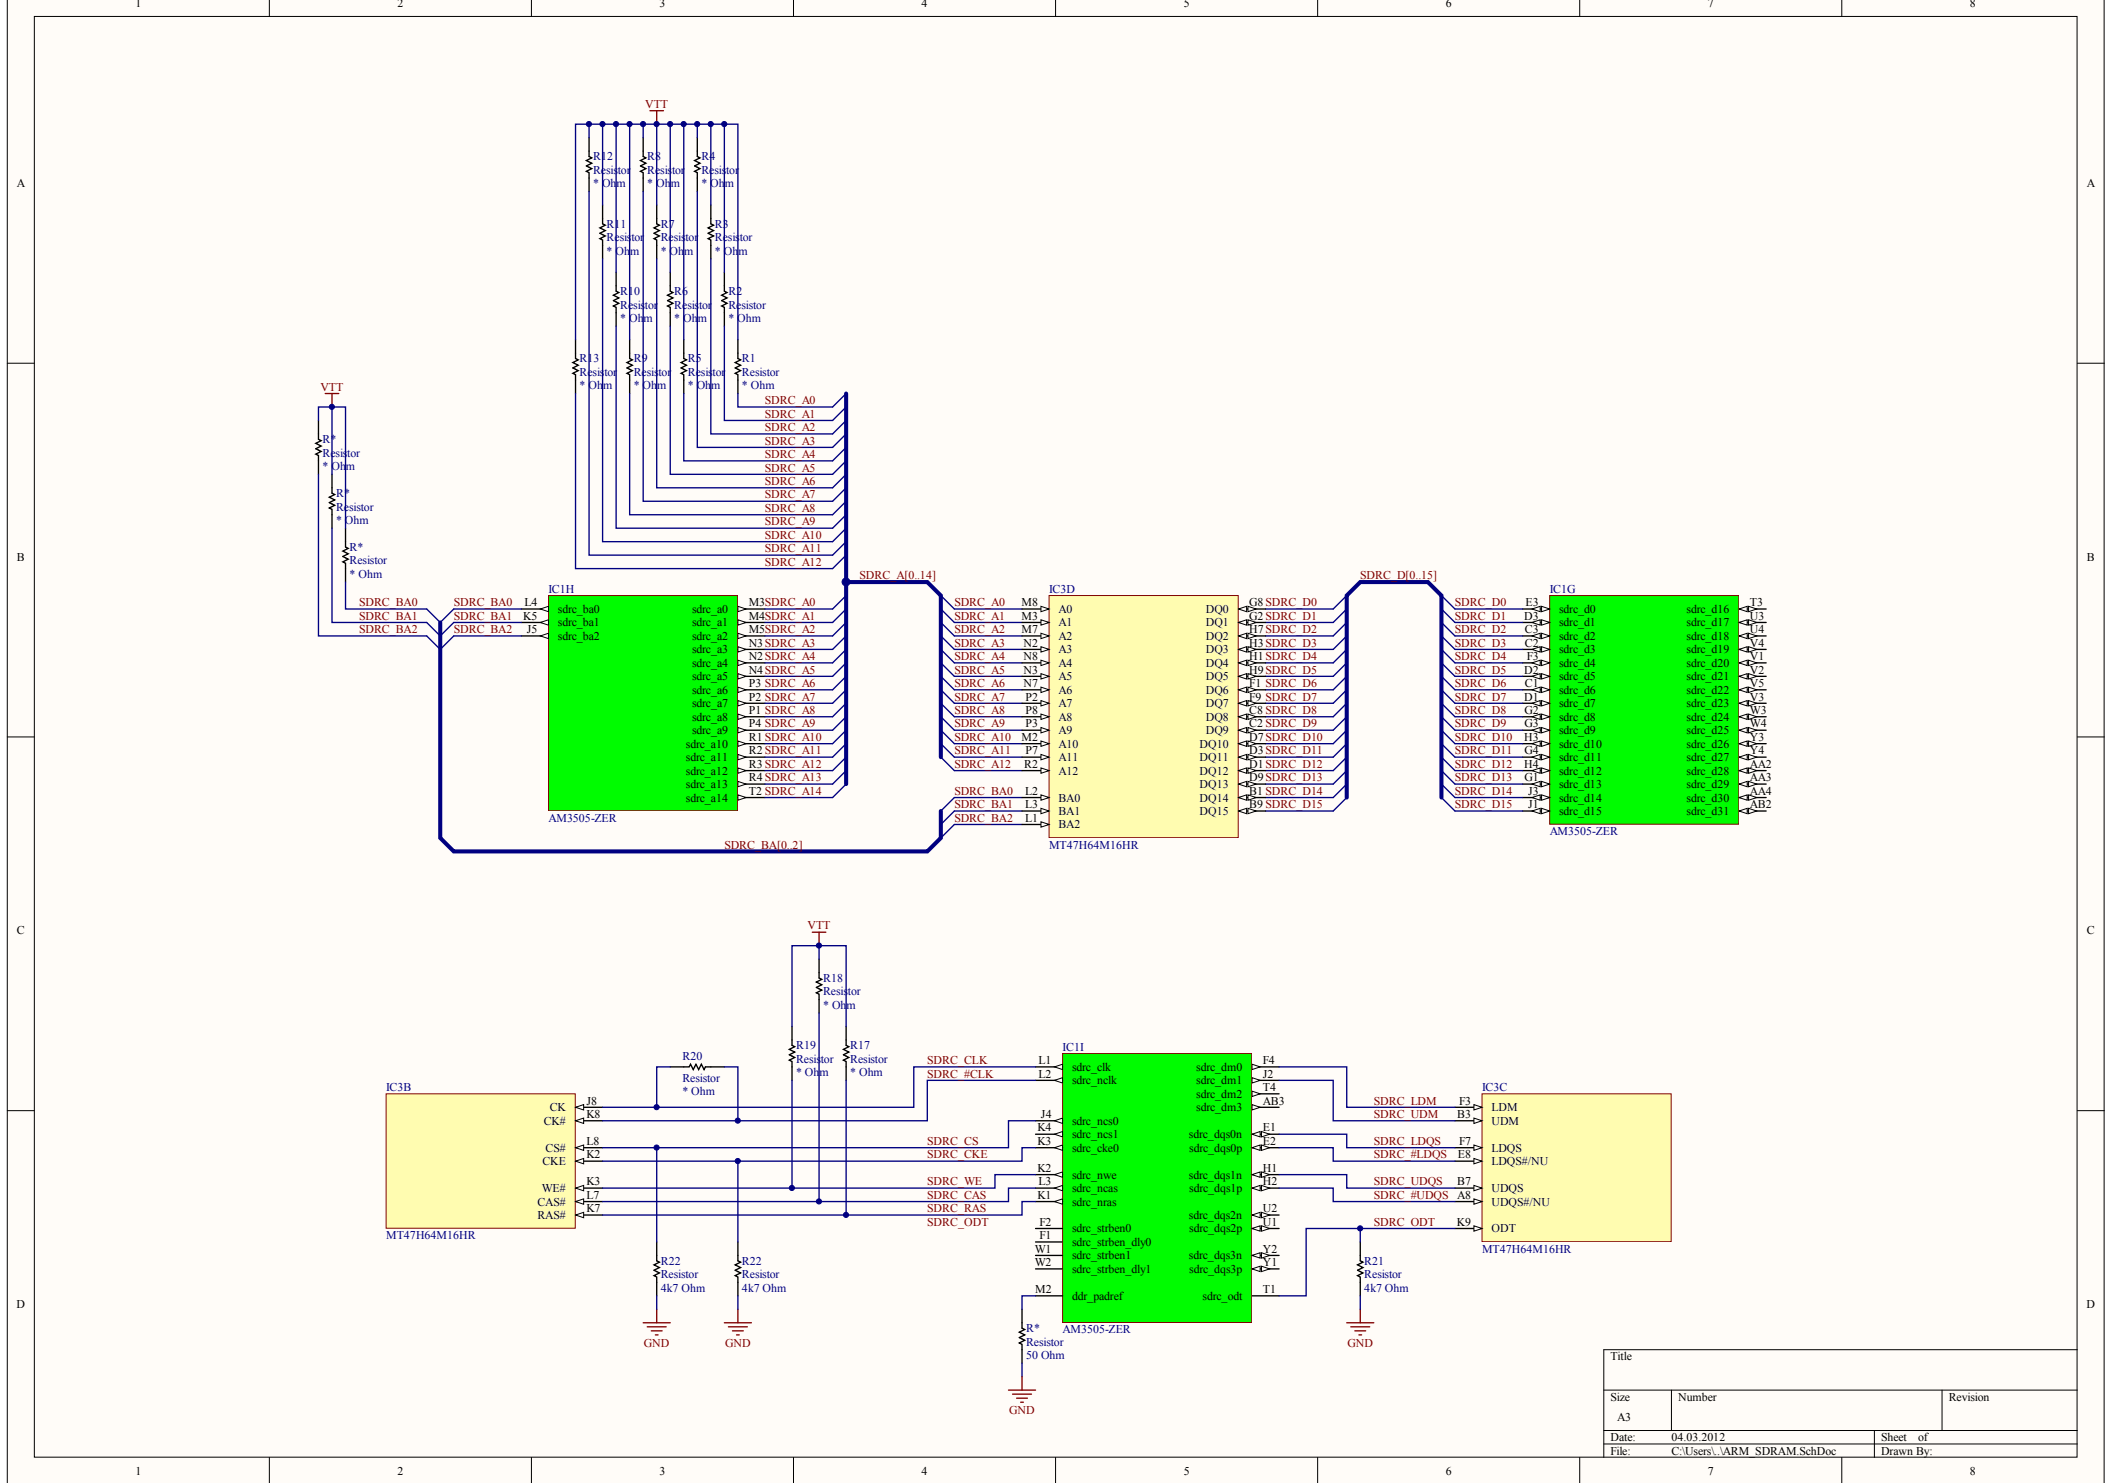

Title		
Size	Number	Revision
A3		
Date:	04.03.2012	Sheet of
File:	C:\Users\ARM\SDRAM SchDoc	Drawn By:

Title		
Size	Number	Revision
A3		
Date:	04.03.2012	Sheet of
File:	C:\Users\ARM Config SchDoc	Drawn By: