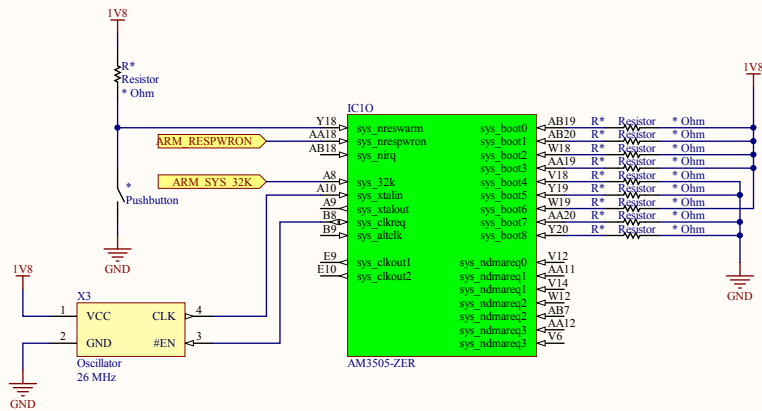

Title		
Size	Number	Revision
A3		
Date:	04.03.2012	Sheet of
File:	C:\Users\ARM\SDRAM SchDoc	Drawn By:

Title		
Size	Number	Revision
A3		
Date:	04.03.2012	Sheet of
File:	C:\Users\ARM Config SchDoc	Drawn By: