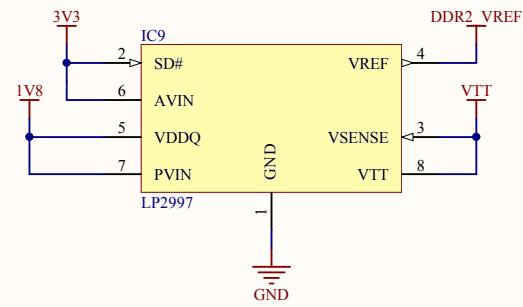

Title		
Size A4	Number	Revision
Date: 04.03.2012	Sheet of	
File: C:\Users\...\MEM_PWR.SchDoc	Drawn By: