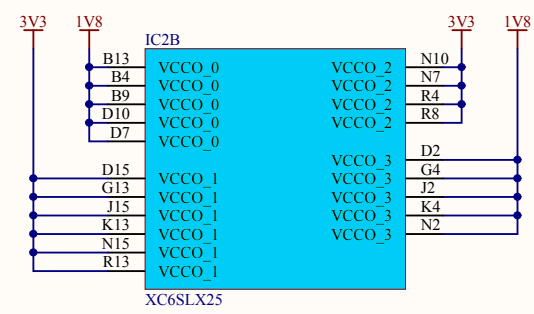

Title		
Size	Number	Revision
A3		
Date:	04.03.2012	Sheet of
File:	C:\Users\ARM\SDRAM SchDoc	Drawn By:

Title		
Size	Number	Revision
A3		
Date:	04.03.2012	Sheet of
File:	C:\Users\ARM Config SchDoc	Drawn By: