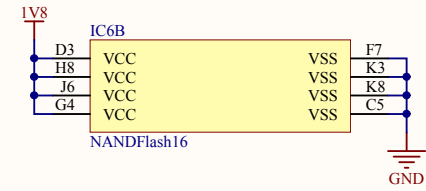

Title		
Size A4	Number	Revision
Date: 04.03.2012	Sheet of	
File: C:\Users\...\MEM_PWR.SchDoc	Drawn By: