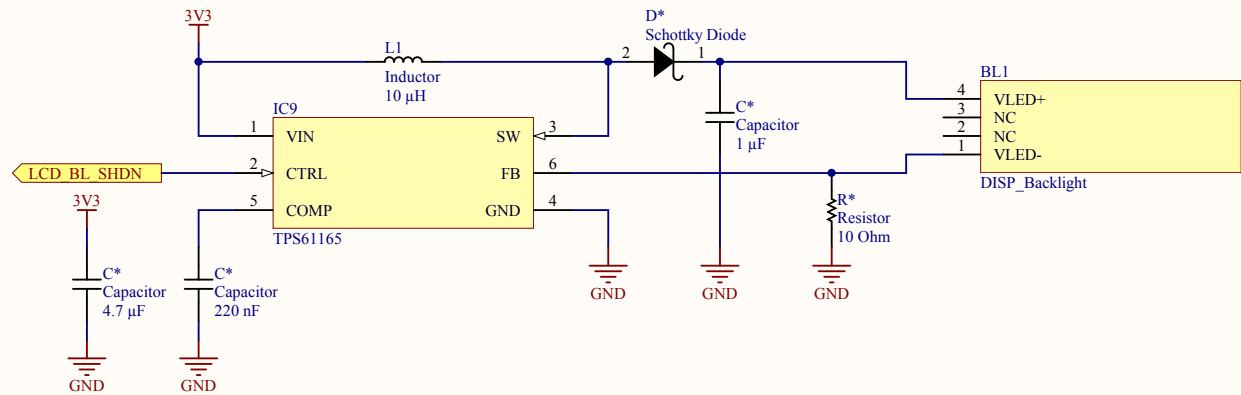

Title		
Size A4	Number	Revision
Date: 04.03.2012	Sheet of	
File: C:\Users\...\DISP_PWR.SchDoc	Drawn By: