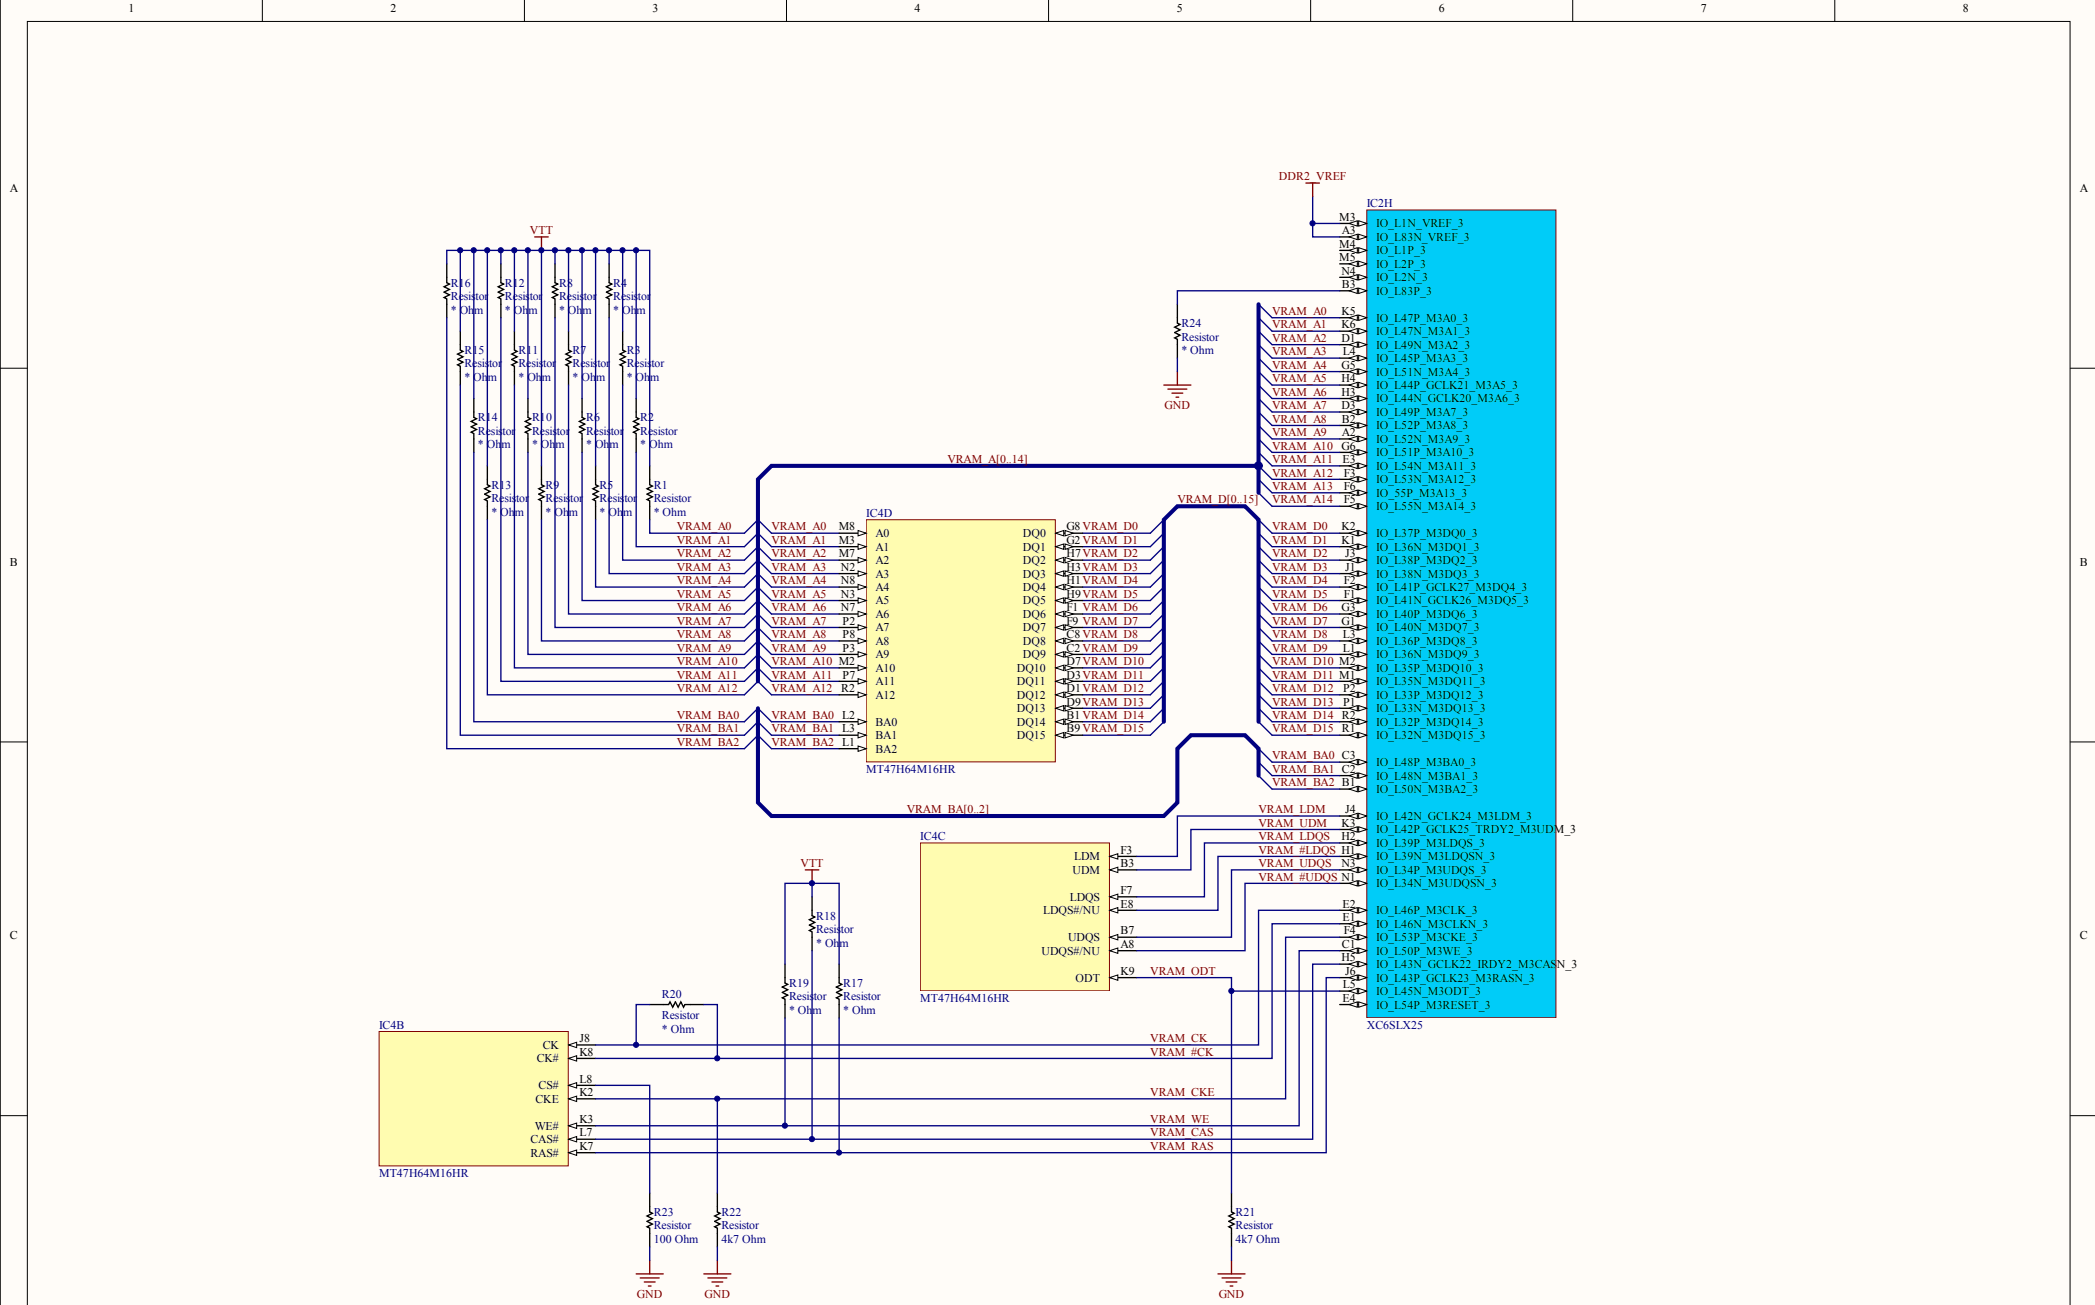

Title		
Size	Number	Revision
A3		
Date:	04.03.2012	Sheet of
File:	C:\Users\FPGA\SDRAM_SchDoc	Drawn By: