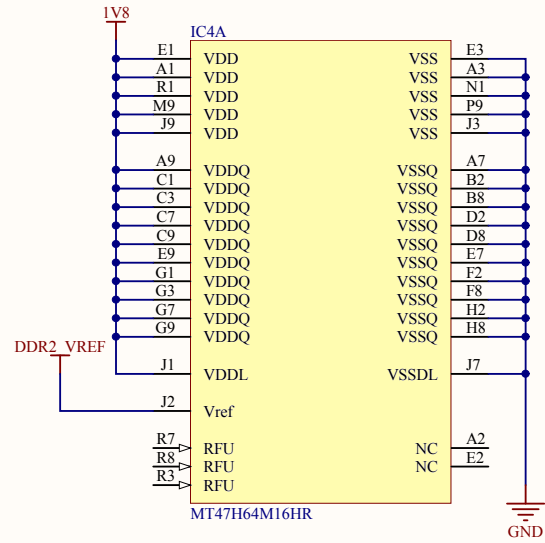

Title		
Size A4	Number	Revision
Date: 04.03.2012	Sheet of	
File: C:\Users\...\MEM_PWR.SchDoc	Drawn By: