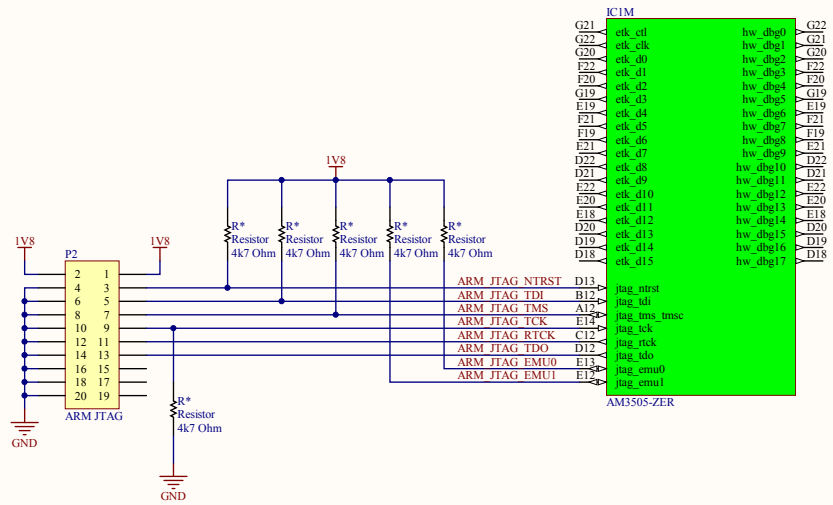

Title		
Size	Number	Revision
A3		
Date:	04.03.2012	Sheet of
File:	C:\Users\ARM\SDRAM SchDoc	Drawn By:

Title		
Size	Number	Revision
A3		
Date:	04.03.2012	Sheet of
File:	C:\Users\ARM Config SchDoc	Drawn By: