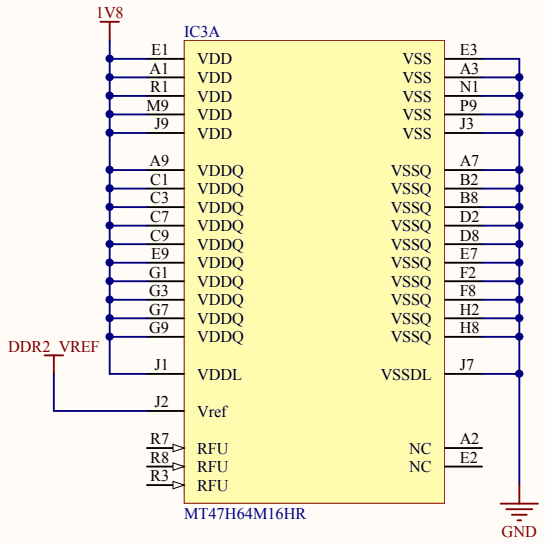

Title		
Size A4	Number	Revision
Date: 04.03.2012	Sheet of	
File: C:\Users\...\MEM_PWR.SchDoc	Drawn By: