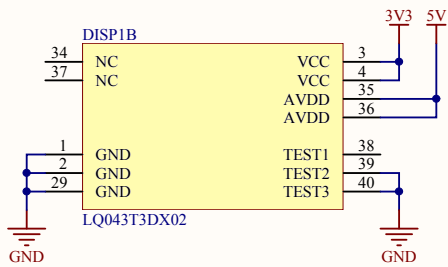

Title		
Size A4	Number	Revision
Date: 04.03.2012	Sheet of	
File: C:\Users\...\DISP_PWR.SchDoc	Drawn By: