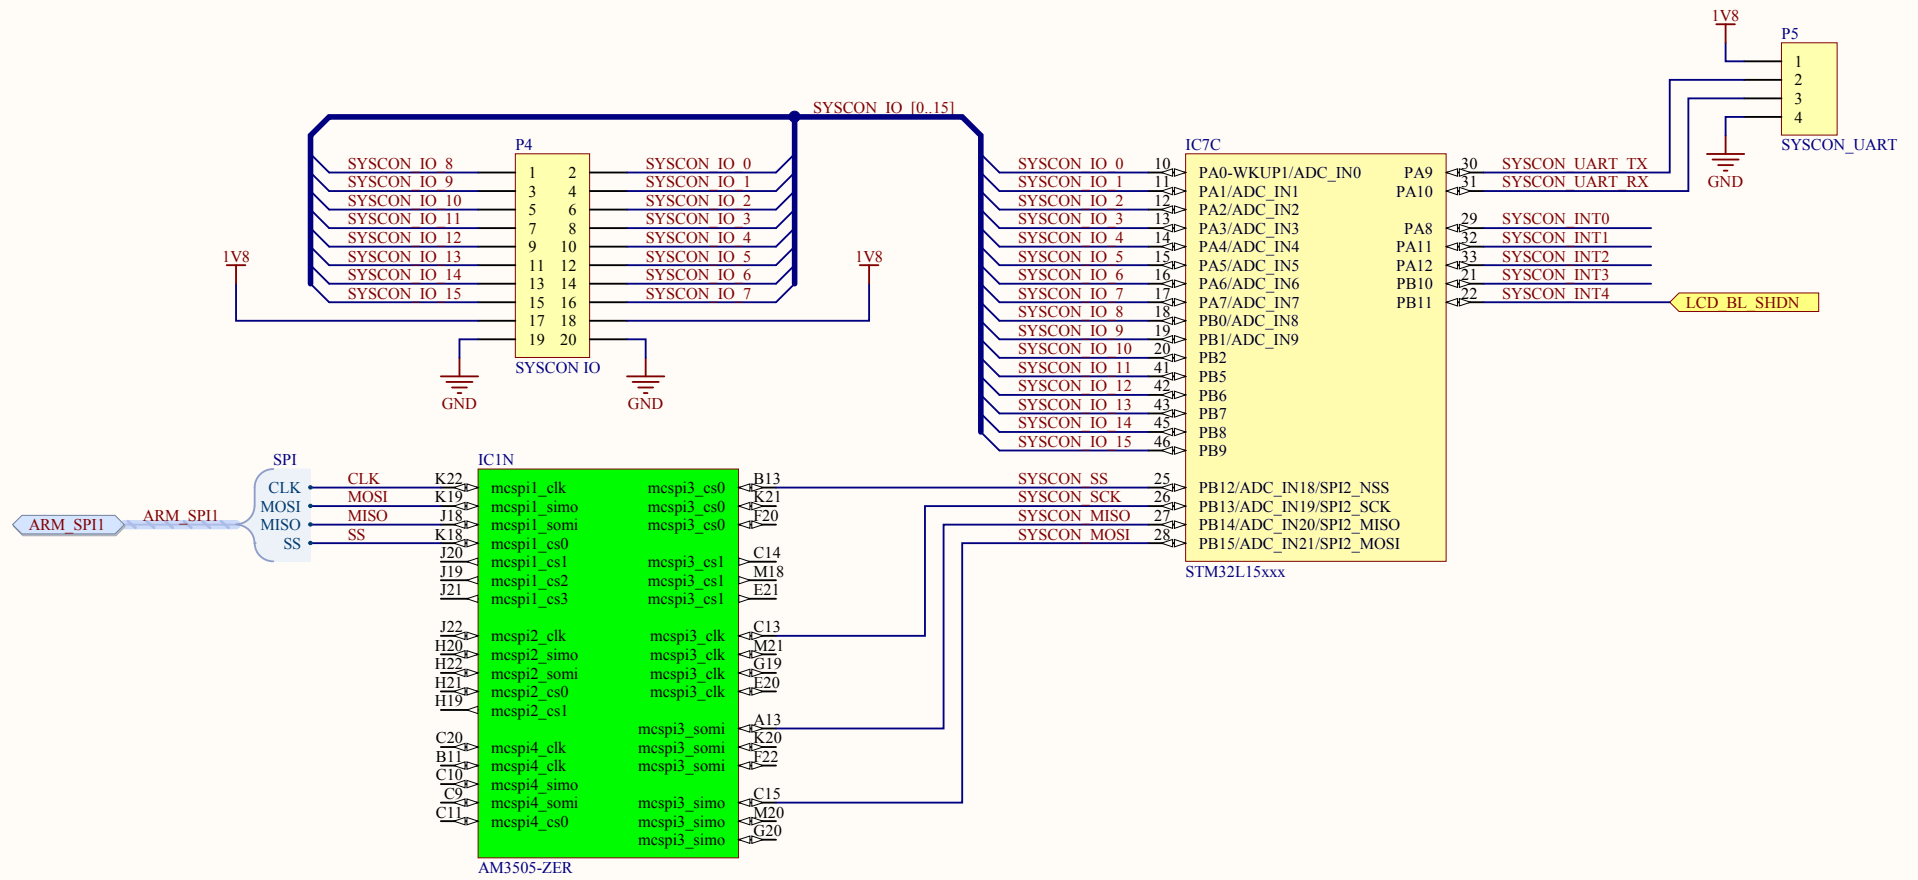

Title		
Size A4	Number	Revision
Date:	04.03.2012	Sheet of
File:	C:\Users\...\SYSCON IO.SchDoc	Drawn By: