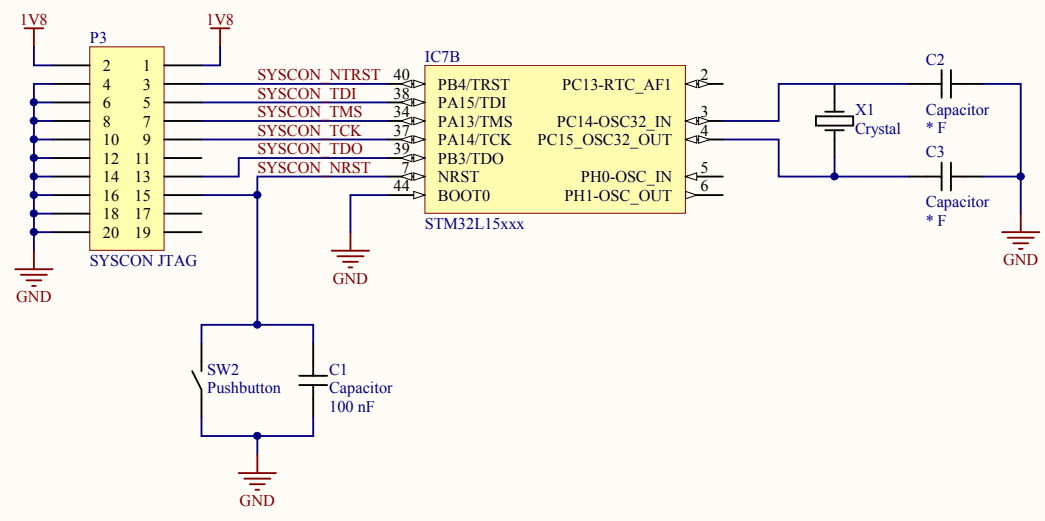

Title		
Size	Number	Revision
A4		
Date:	04.03.2012	Sheet of
File:	C:\Users\...\SYSCON Config.SchDoc	Drawn By: