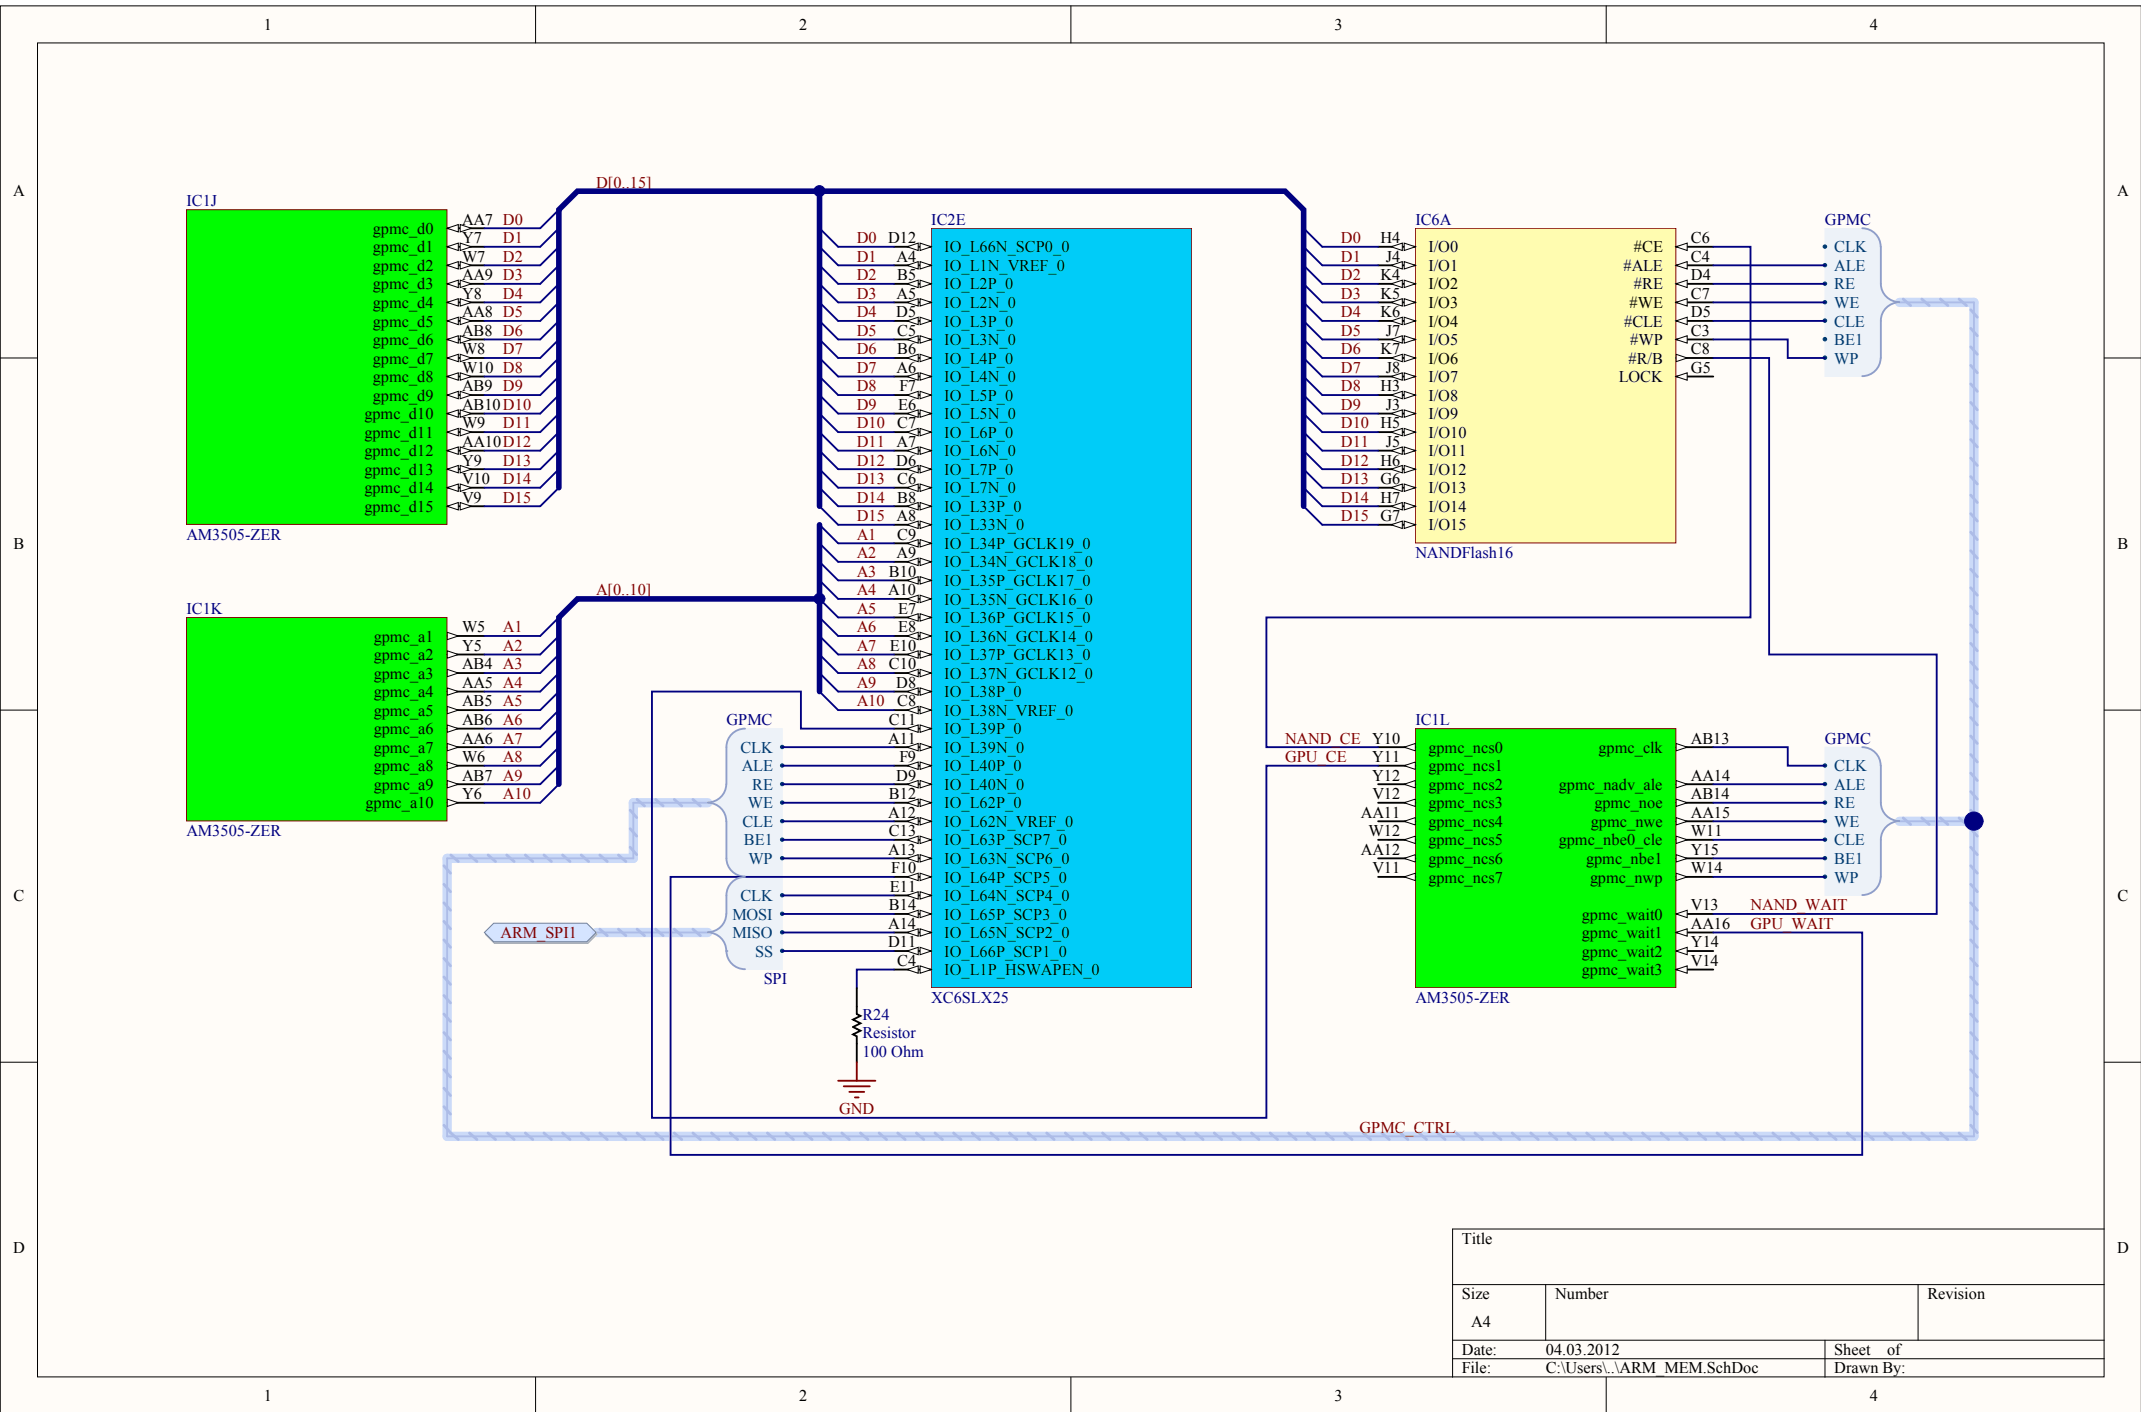

Title		
Size	Number	Revision
A4		
Date:	04.03.2012	Sheet of
File:	C:\Users\...ARM MEM.SchDoc	Drawn By: