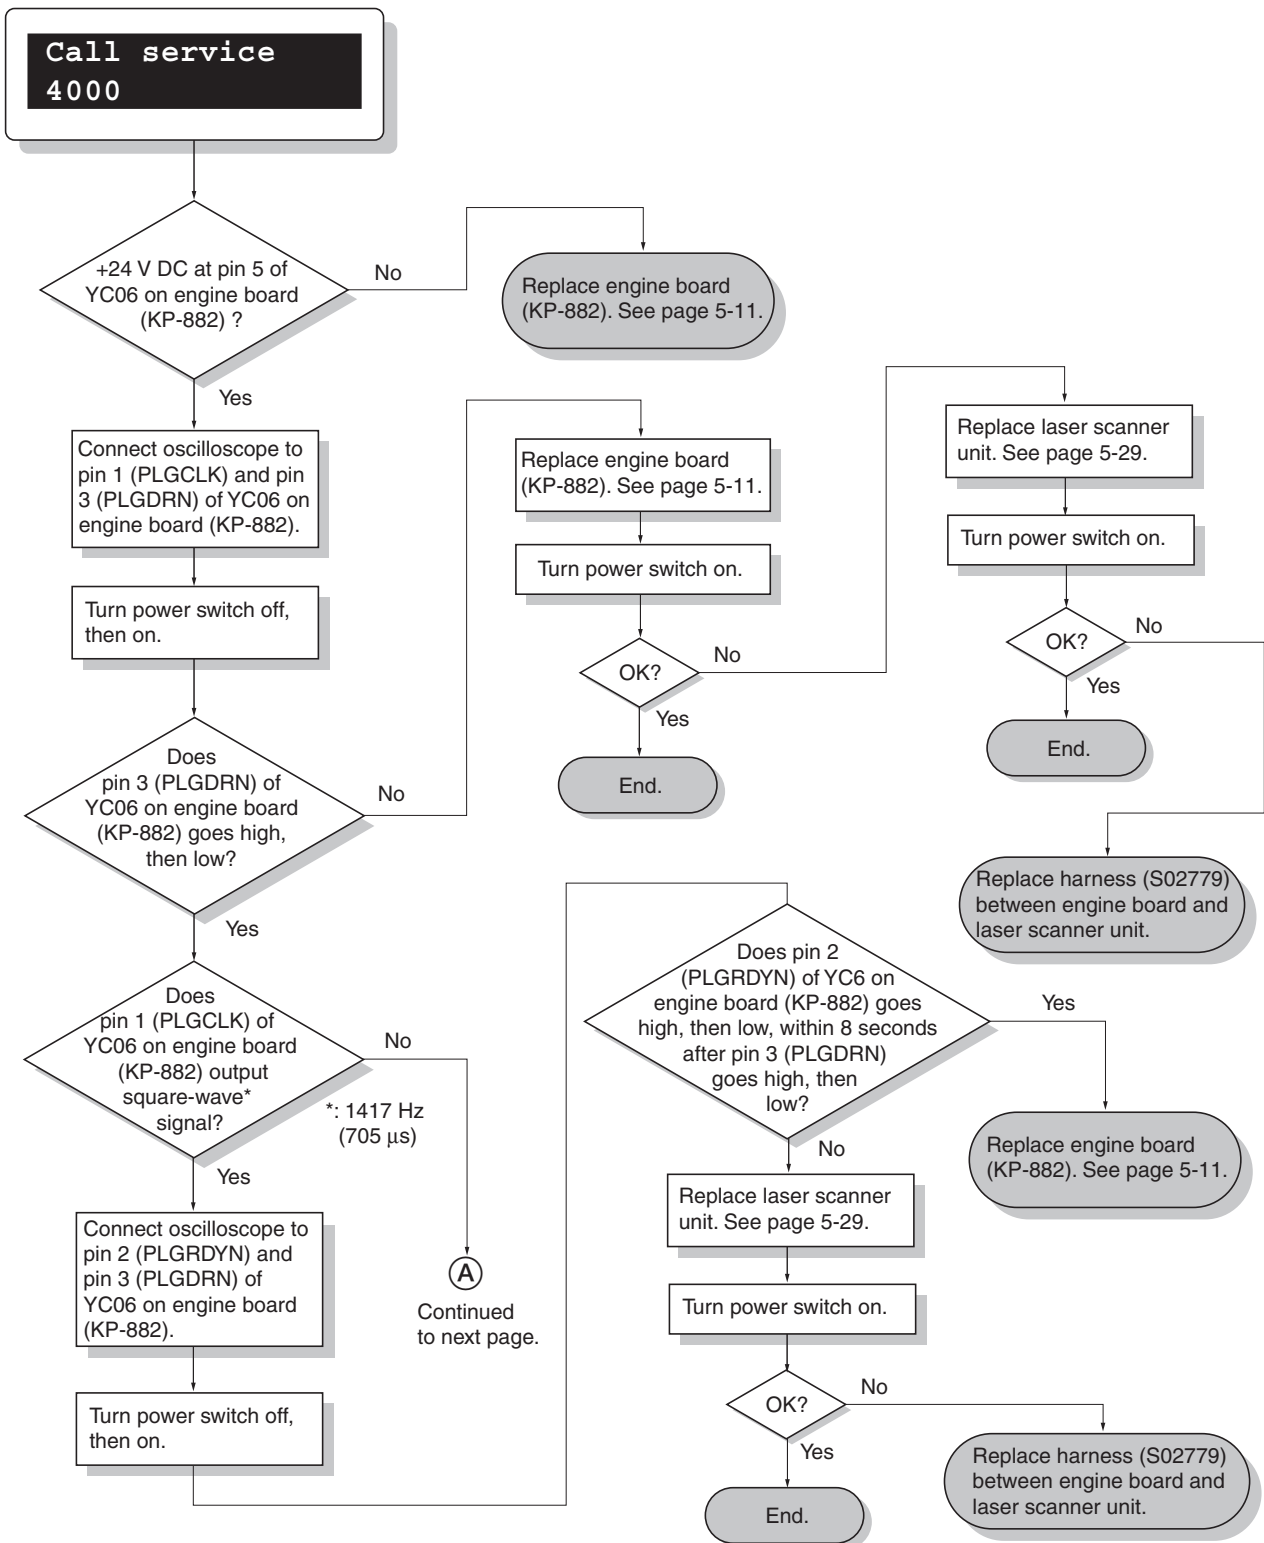

#### (4) Call service 4000 - Laser scanner unit [Polygon motor] error

Continued  
from previous page.