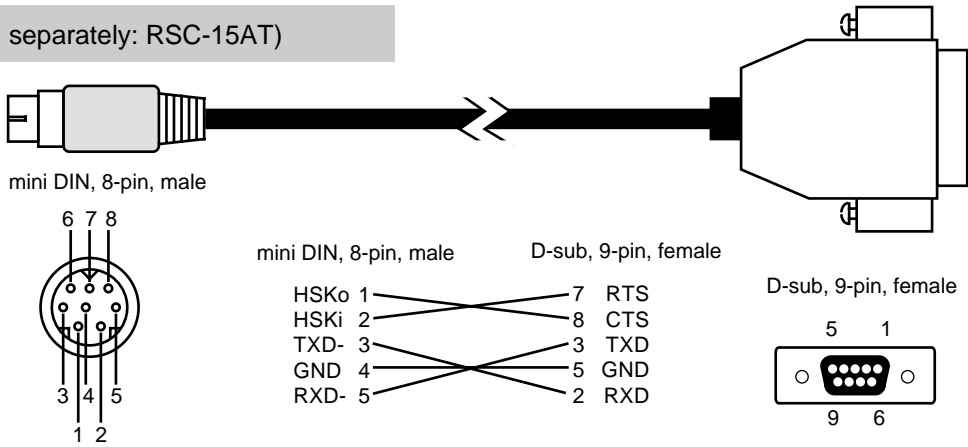

Computer Cable Wiring Diagrams

For Apple Macintosh (Sold separately: RSC-15APL)

For PC (9-pin) (Sold separately: RSC-15AT)

For PC (25-pin)