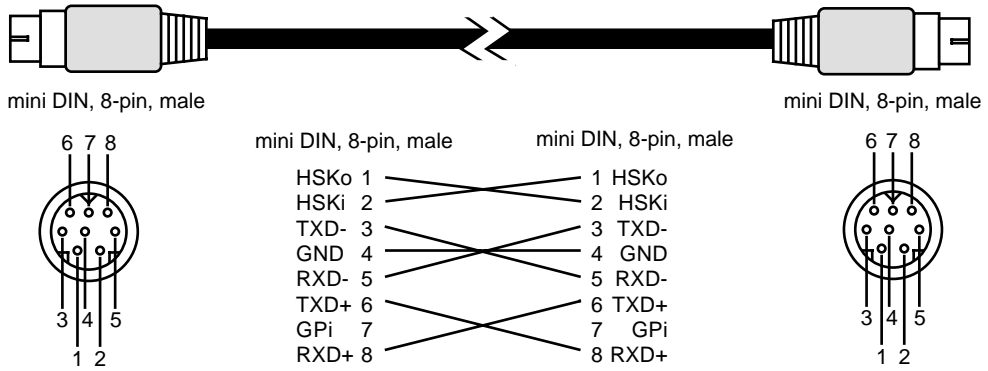

Computer Cable Wiring Diagrams

For Apple Macintosh (Sold separately: RSC-15APL)

For PC (9-pin) (Sold separately: RSC-15AT)

For PC (25-pin)