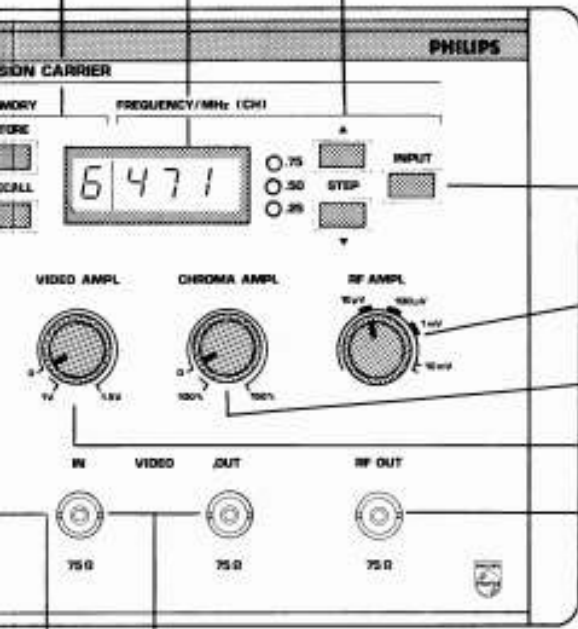

PM 5518:  
Selection TV systems combined  
with thumbwheel switches at the rear:  
SECAM or PAL/NTSC

PM 5518 -TX:  
Additional text transmission for  
standard SECAM L: ANTIOPE, 7 pages  
standard PAL B/G/H, I: TELETEXT, 5 pag

Memory functions:

- store or recall of 10 setups
- indication of actual memory position

Indication of vision carr. frequency or TV channel number

Step function:

- fine adjustment of vision carrier frequency
- switch-over memory positions