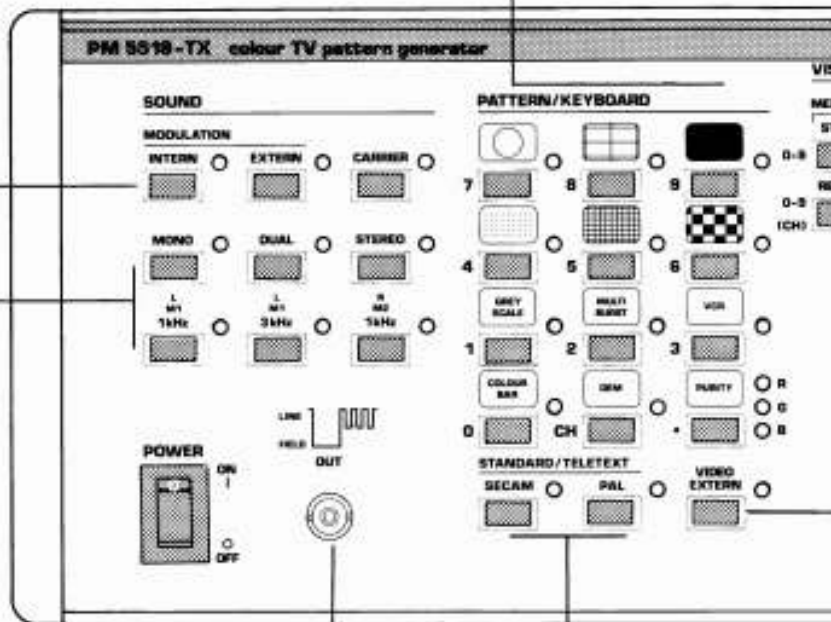

## PM 5518

9452 055 18...

9499 520 091 11  
87 09 01

This operating card belongs to the operating manual (OM) PM 5518, 9499 520 09001

PM 5518-TX  
PM 5518

# PHILIPS

Sound carrier, internal sound  
1 kHz on/off or external sound  
via socket AUDIO IN

PATTERN or data (KEYBOARD)  
dependent on button INPUT:  
- single or combined patterns  
- frequency of vision carrier (3 digits)  
- TV channel (2 digits)  
- memory locations 0...9

Combined line/field sync output  
2.6 V<sub>pp</sub> / 5 V<sub>pp</sub> for trigger purpose

PM 5518 -TX:  
1 or 2 sound carriers  
mono, dual channel, stereo  
int. sound 1 kHz / 3 kHz on/off or  
ext. mono/stereo signal via  
socket AUDIO IN.