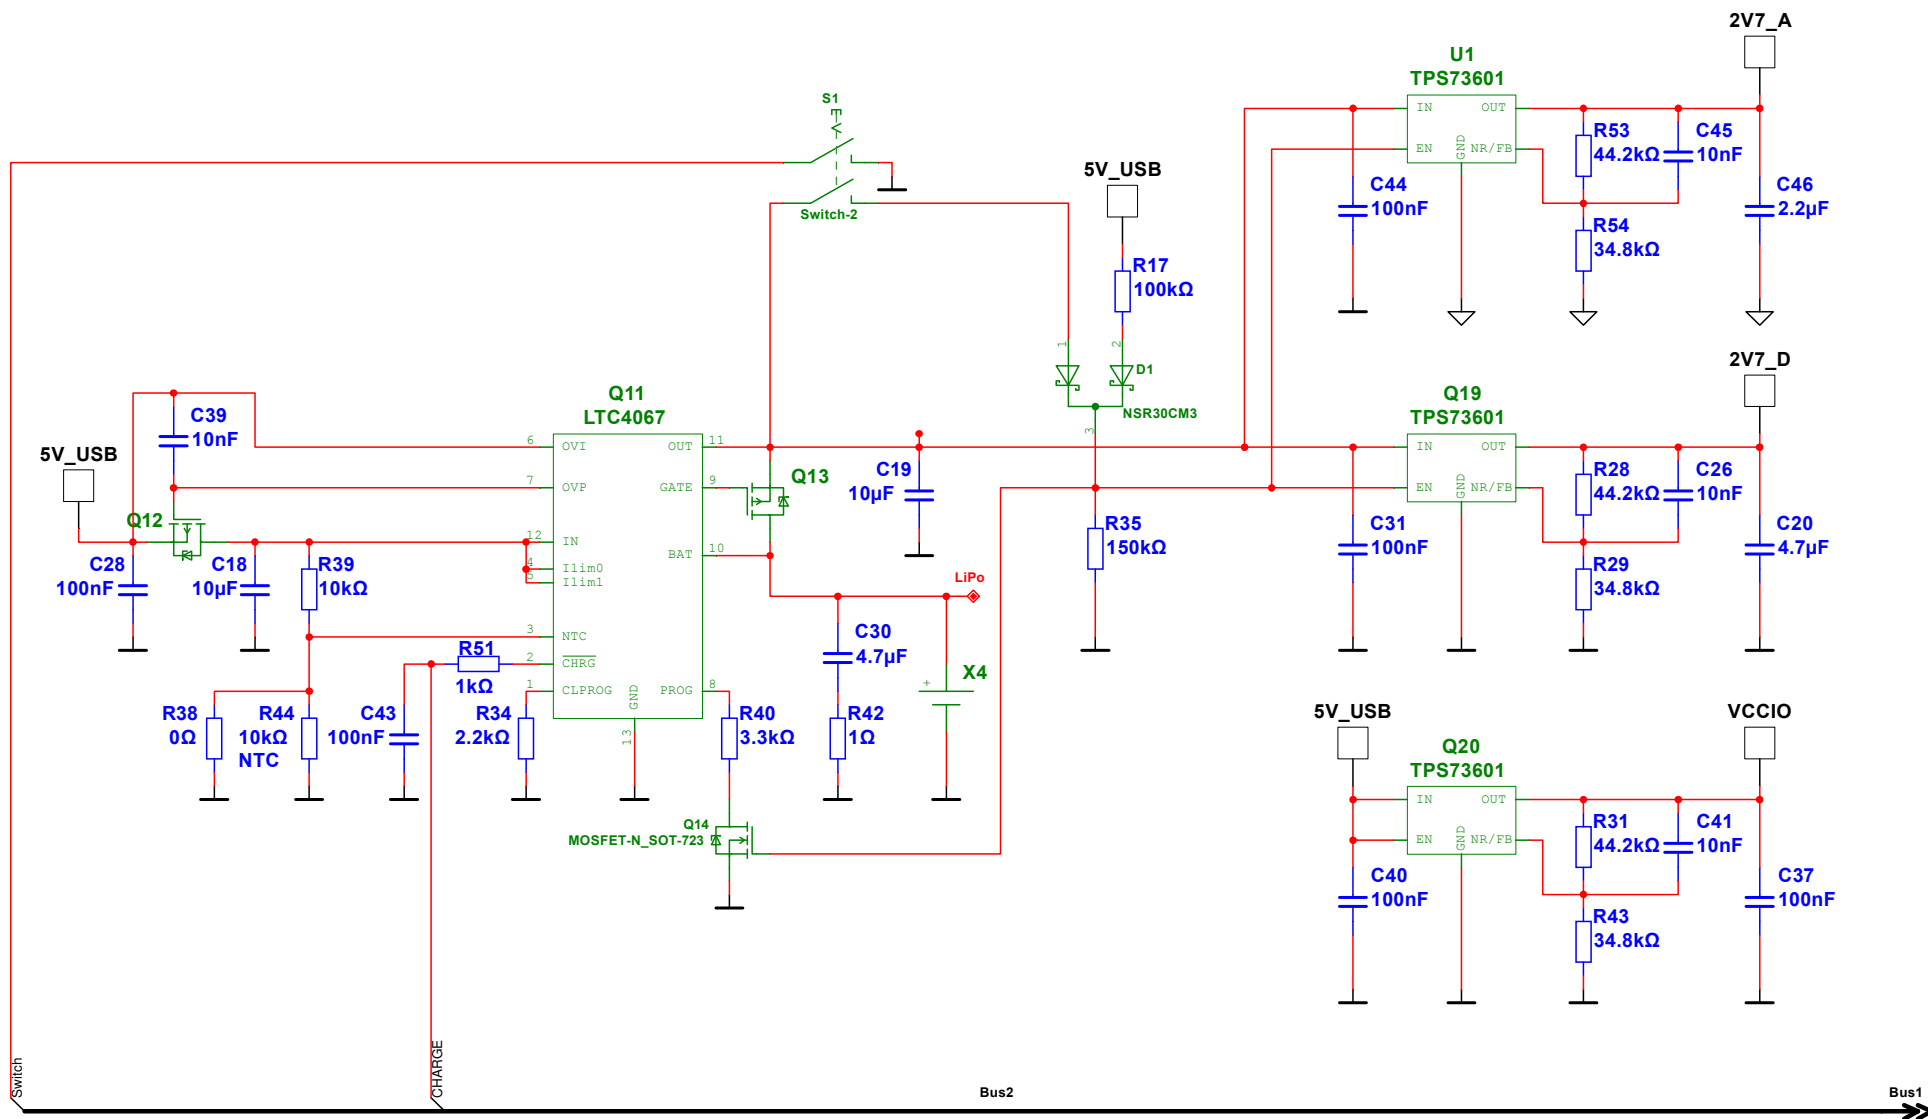

Power Management

Microcontroller

Strain Gauge Amplifier

USB