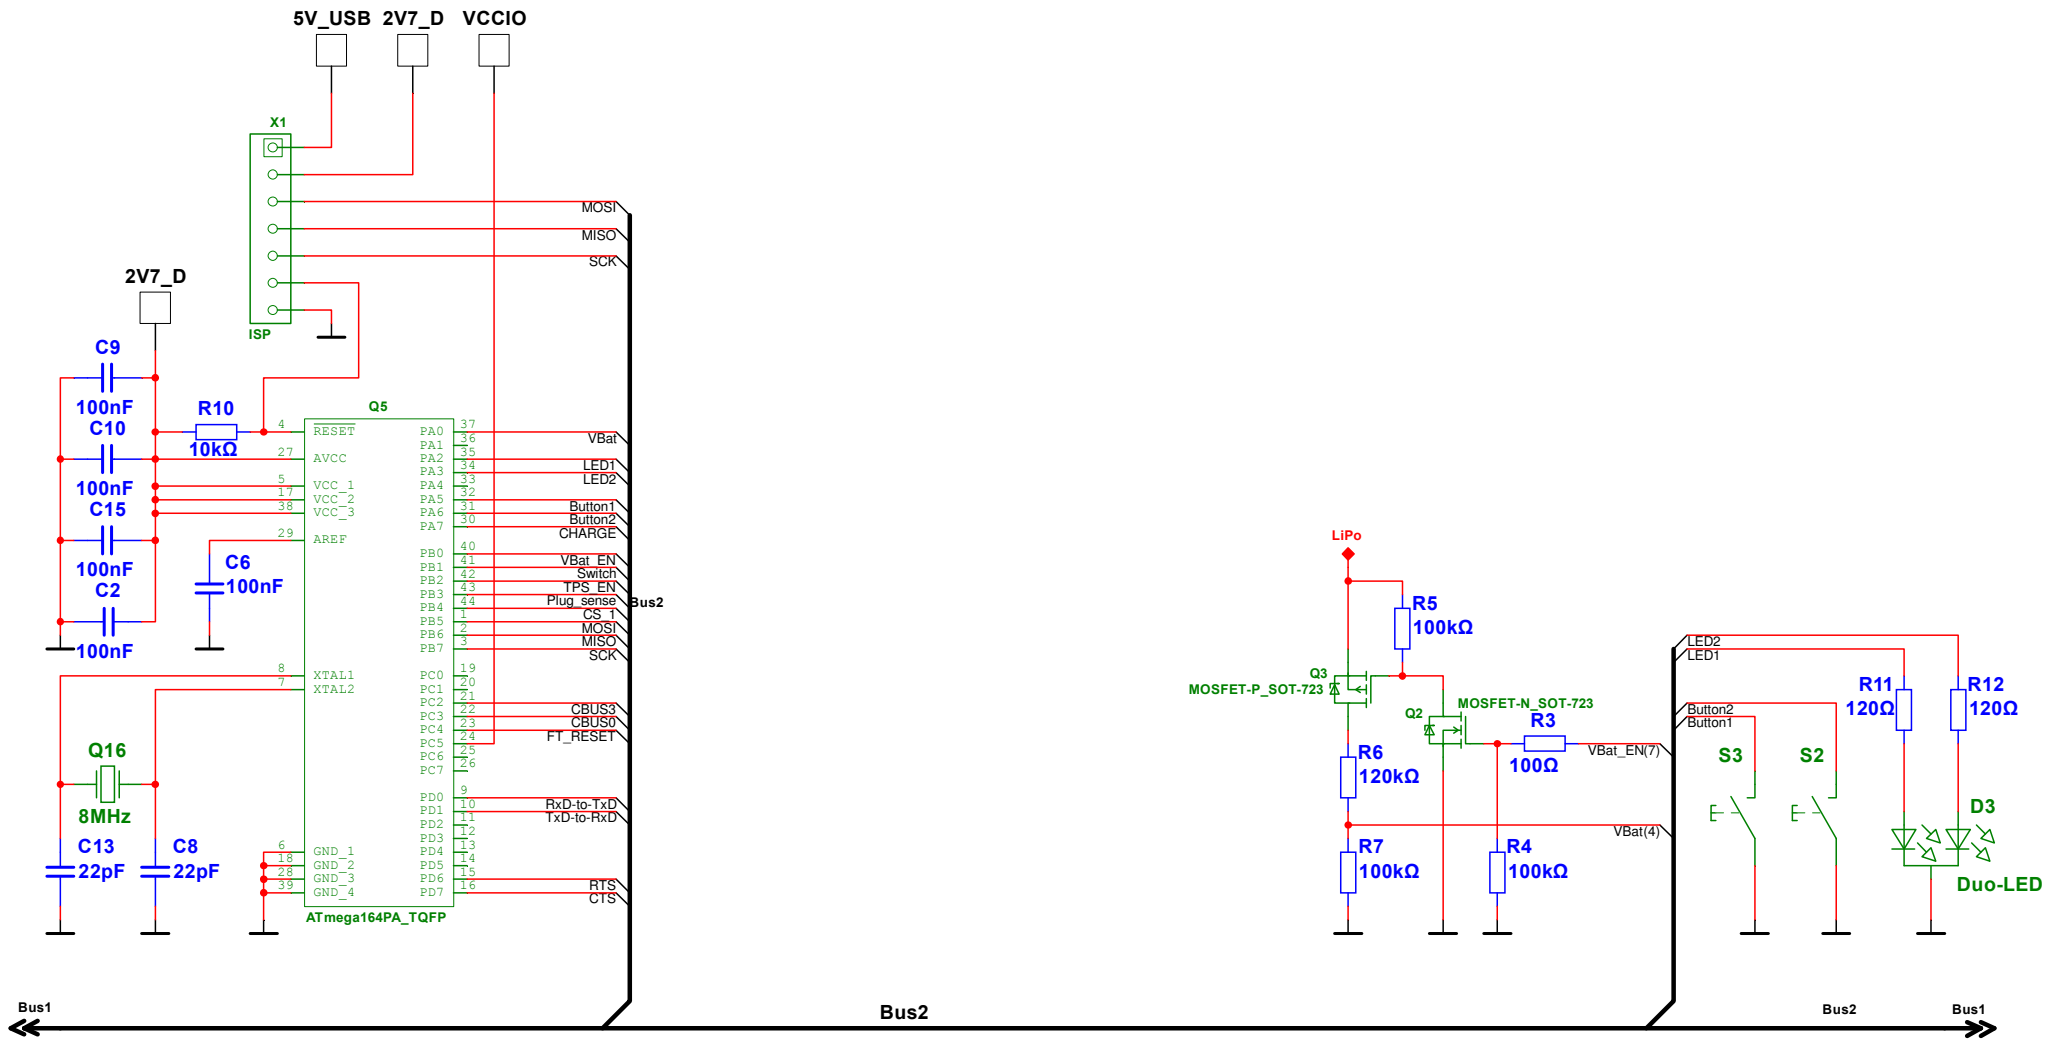

Power Management

Microcontroller

Strain Gauge Amplifier

USB