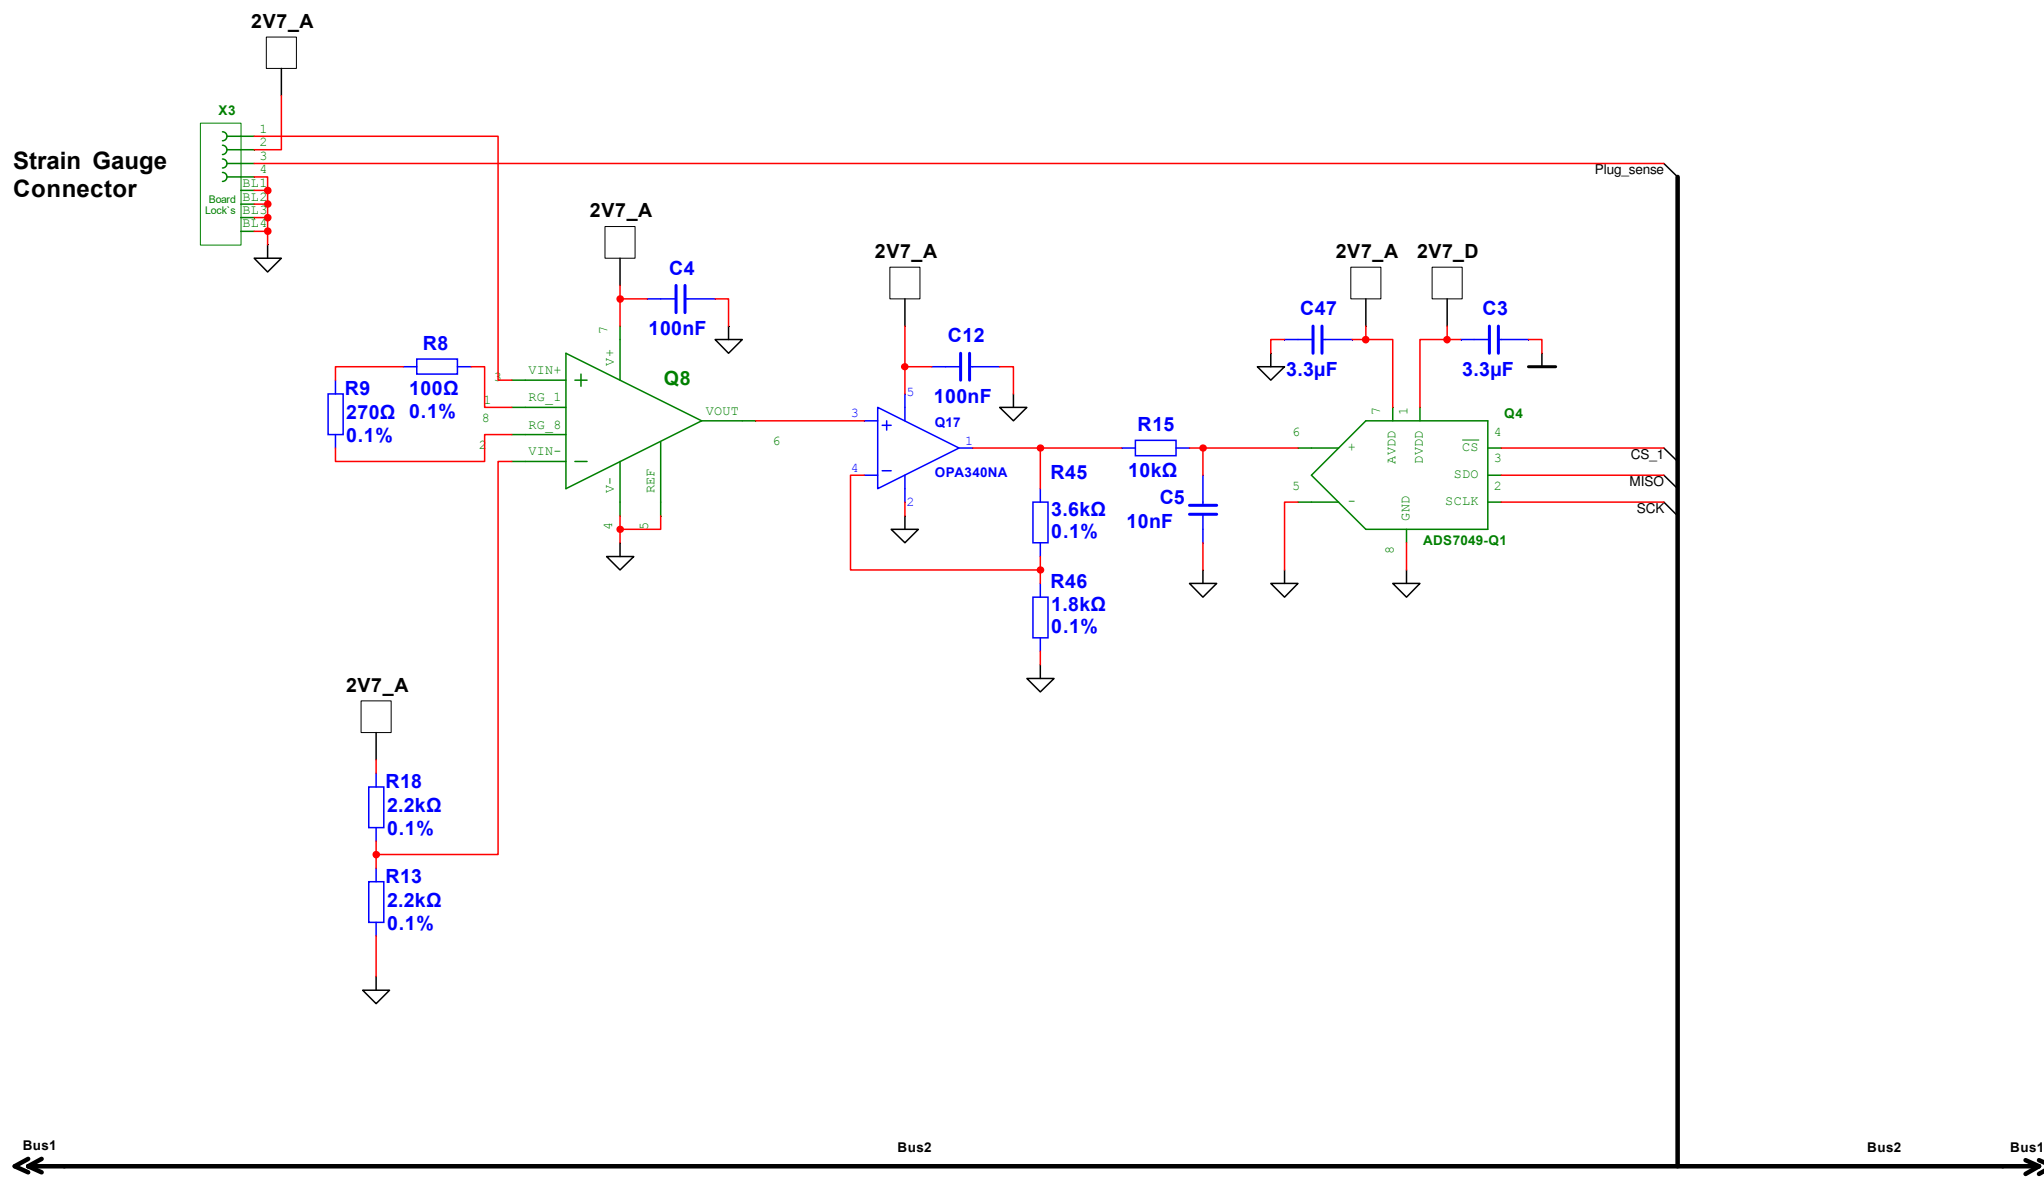

Power Management

Microcontroller

Strain Gauge Amplifier

USB