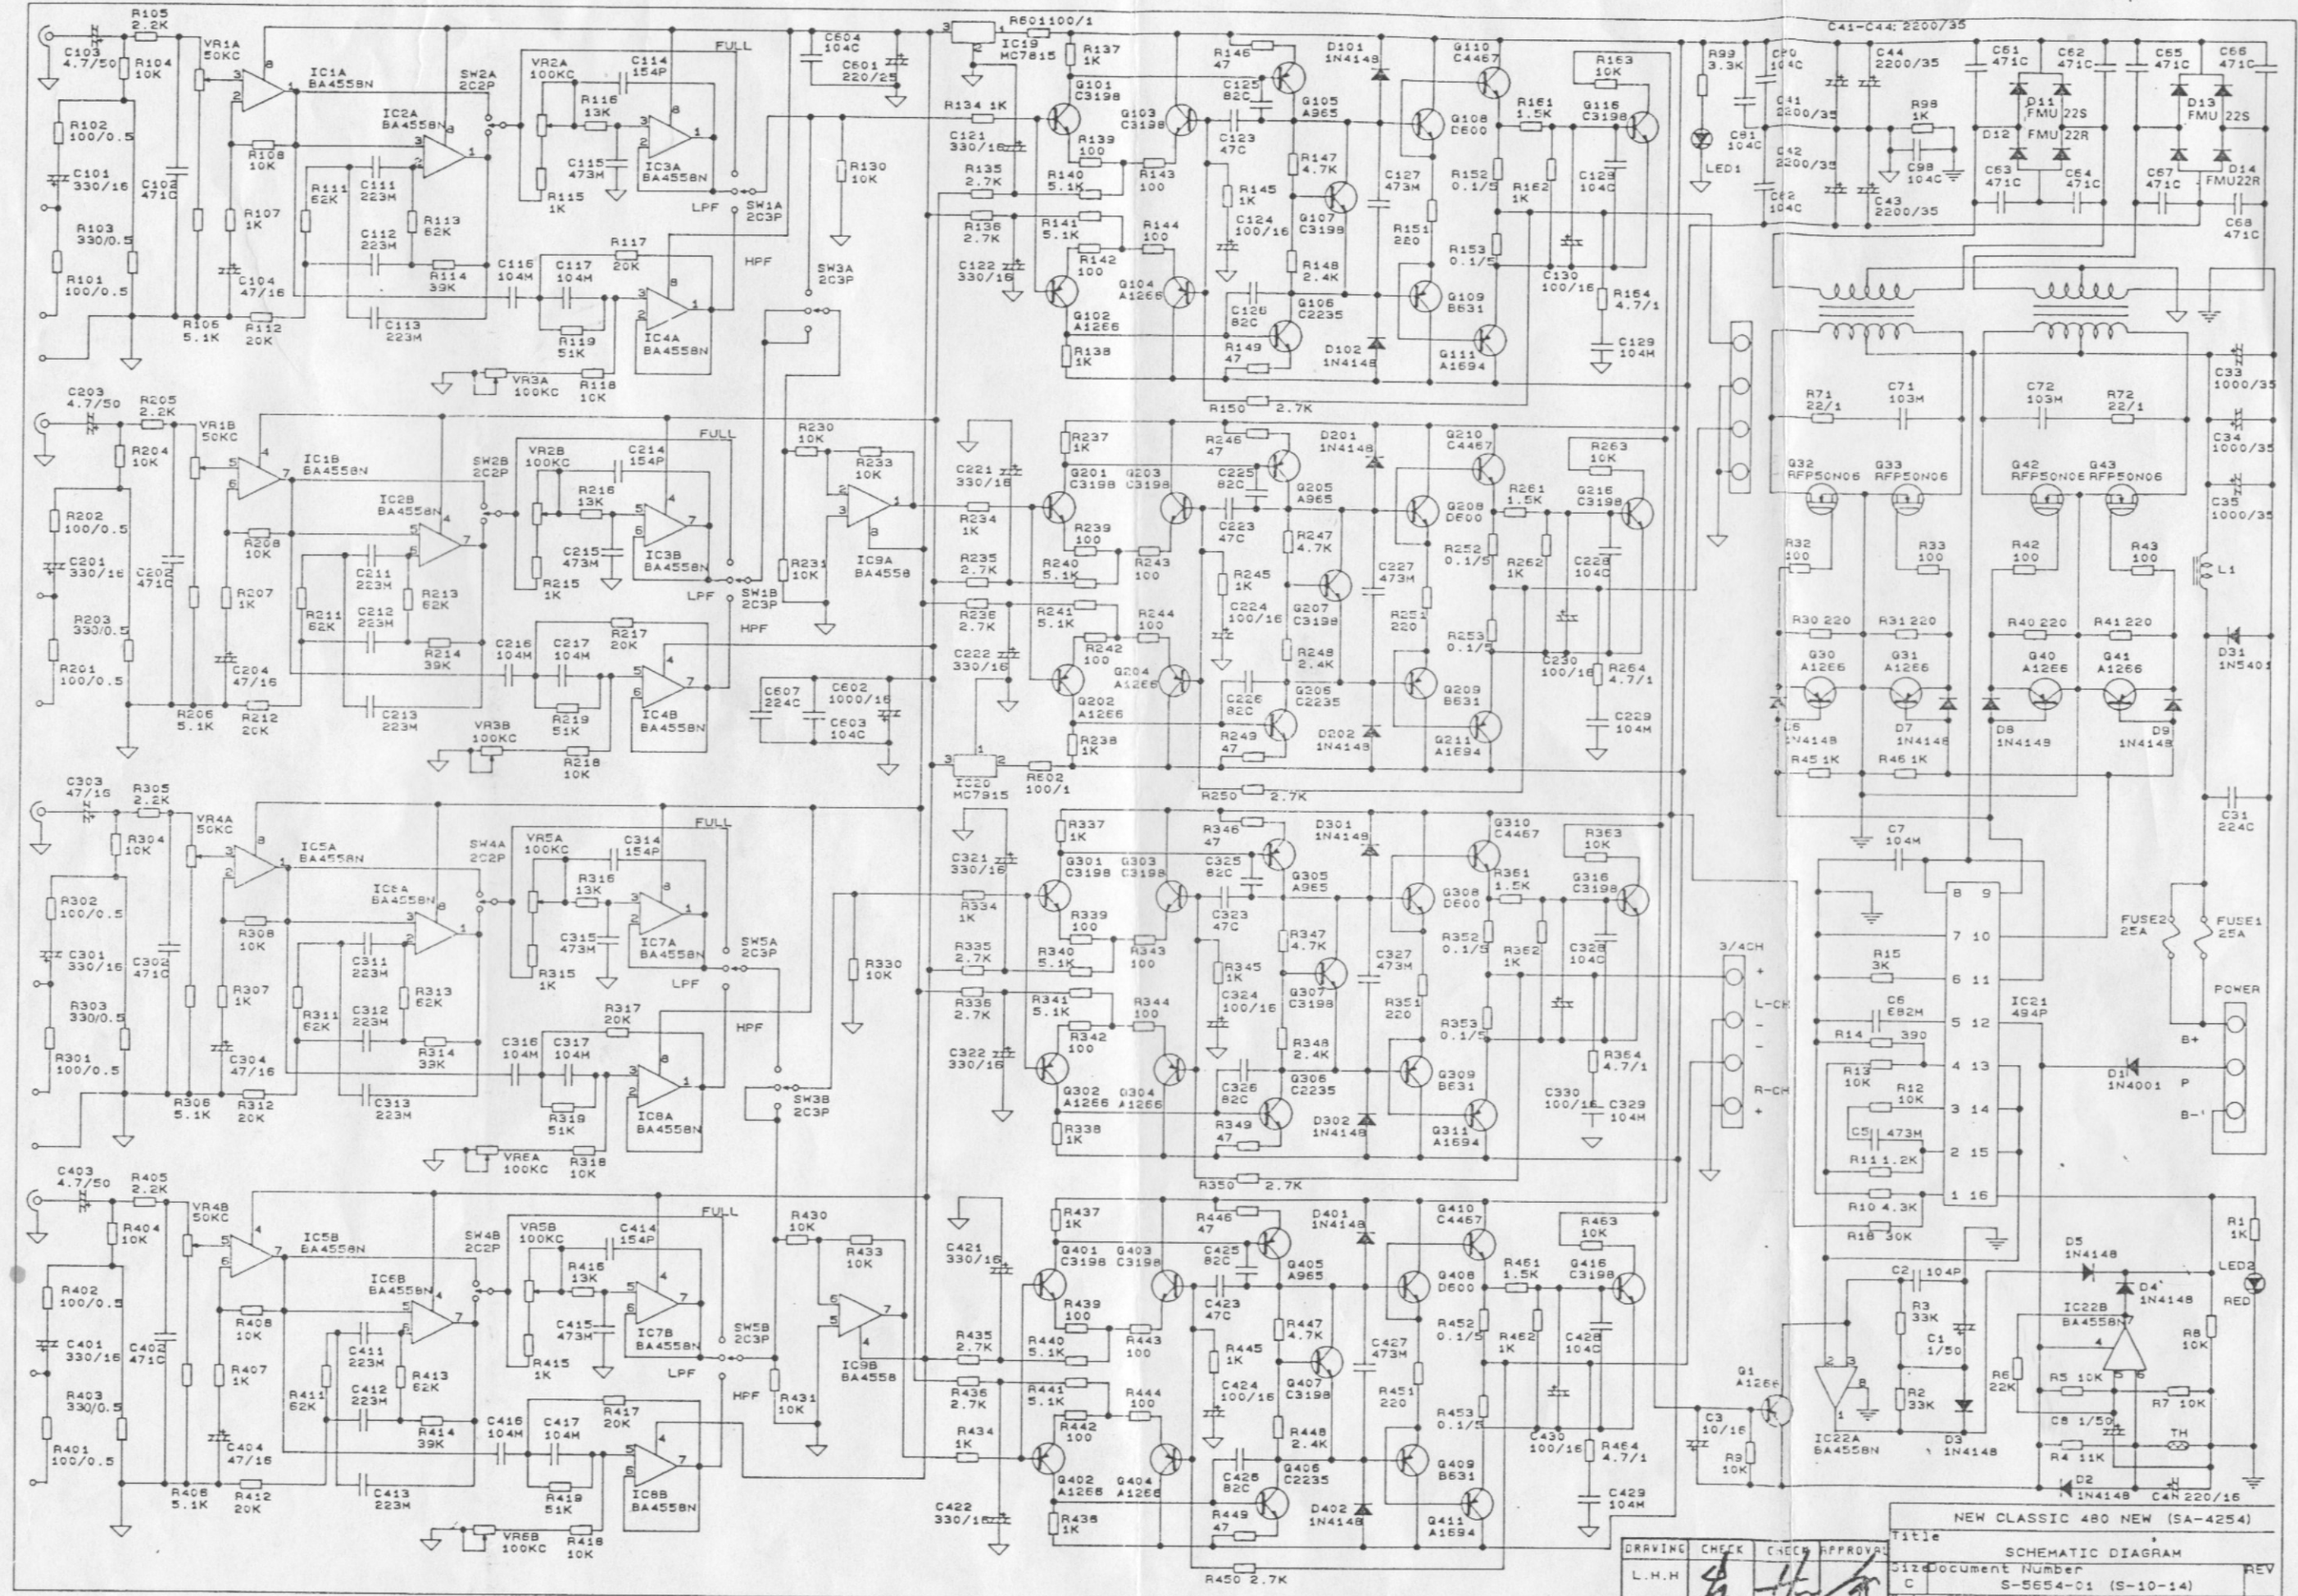

φ Kai Nehring
17.10.97

DRAWING		CHECK	CHECK	APPROVED	Title
L.H.H.					NEW CLASSIC 480 NEW (SA-4254)
					Schematic Diagram
					Size: document Number
					S-5654-01 (S-10-14)
					REV
					Date: AUGUST 9, 1997