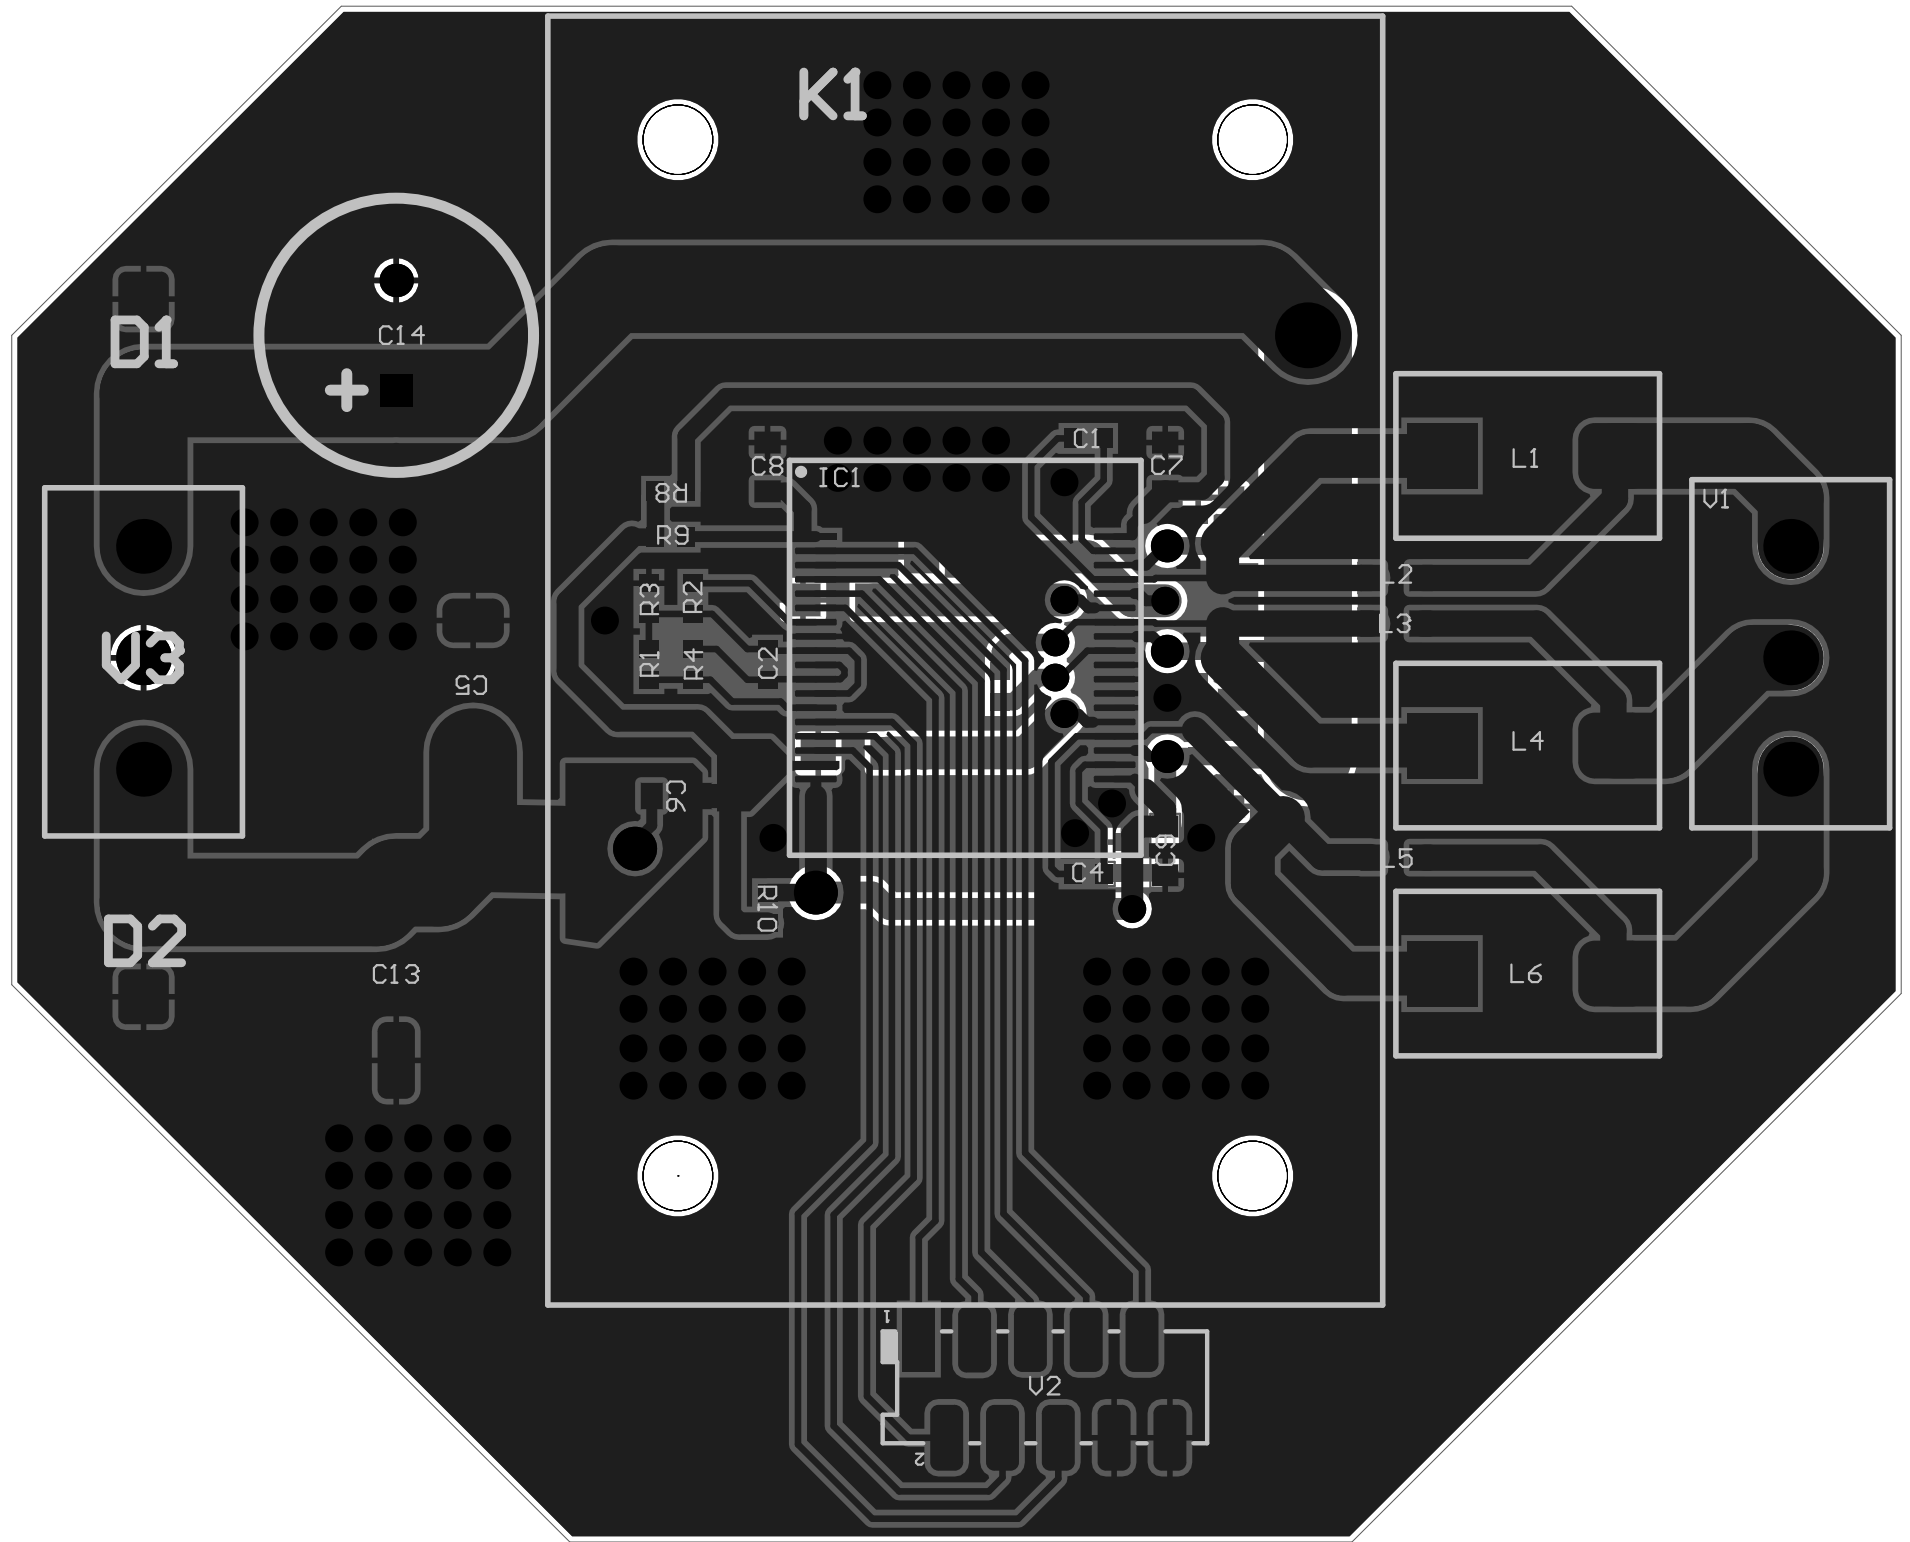

Accessory:

Sheet Title: *		Variant: [No Variations]	Version: Not in version control
Title:		Welbilt International Ltd Bahnhofstrasse 25 CH - 9100 Herisau SWITZERLAND	
Size: A4	PCB:		
Date (Modified): 13.11.2018	Sheet of		
File: BLDC Con troller.SchDoc		Author:	

K1

D1

C14

+

D3

C5

D2

C13