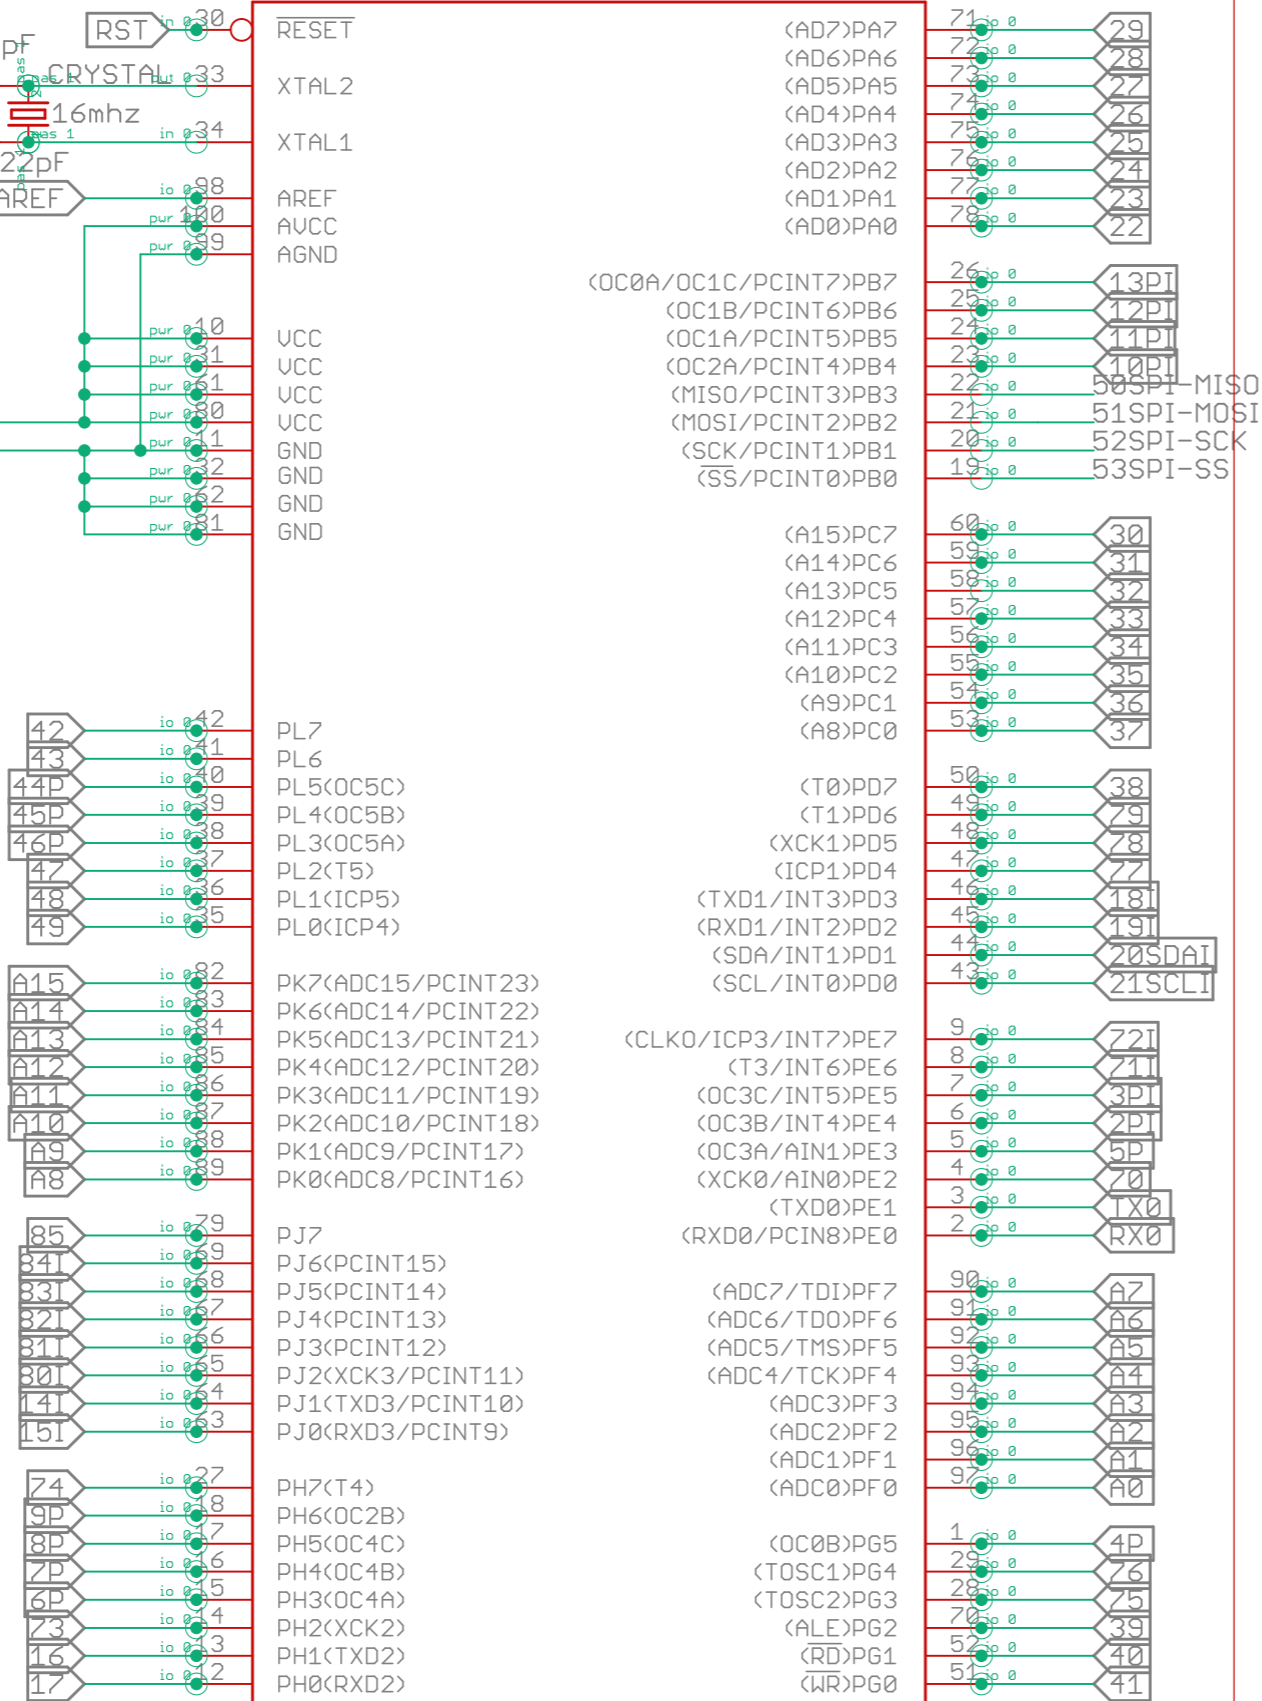

Power & Serial

Bypass Capacitors

Indicator LED's

ARef - Capacitor

Reverse Current Protection for USB

ATMEGA2560

ATMEGA2560