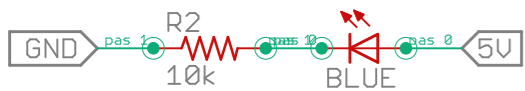

Power & Serial

Bypass Capacitors

Indicator LED's

ARef - Capacitor

Reverse Current Protection for USB

ATMEGA2560

ATMEGA2560