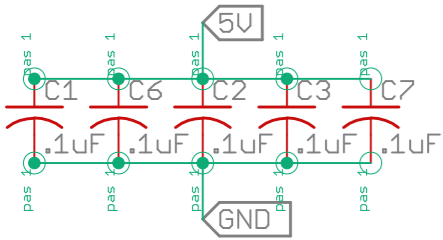

Power & Serial

Bypass Capacitors

Indicator LED's

ARef - Capacitor

Reverse Current Protection for USB

ATMEGA2560

ATMEGA2560