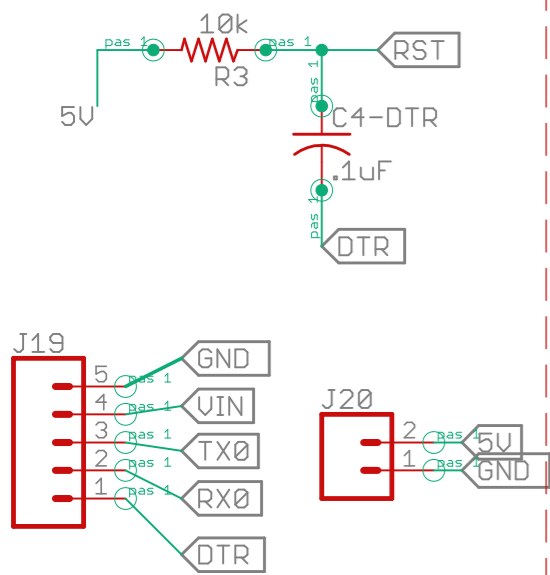

Power & Serial

Bypass Capacitors

Indicator LED's

ARef - Capacitor

Reverse Current Protection for USB

ATMEGA2560

ATMEGA2560