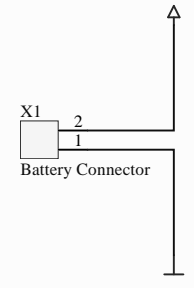

Lora-Chip

Real-Time-Clock (RTC)

Connector Mainboard/Daughterboard

Connector for Battery

Charge Controller