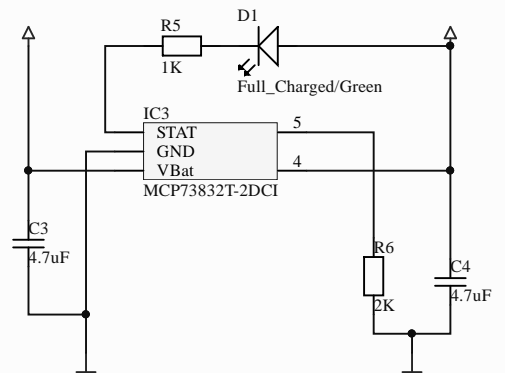

Lora-Chip

Real-Time-Clock (RTC)

Connector Mainboard/Daughterboard

Connector for Battery

Charge Controller