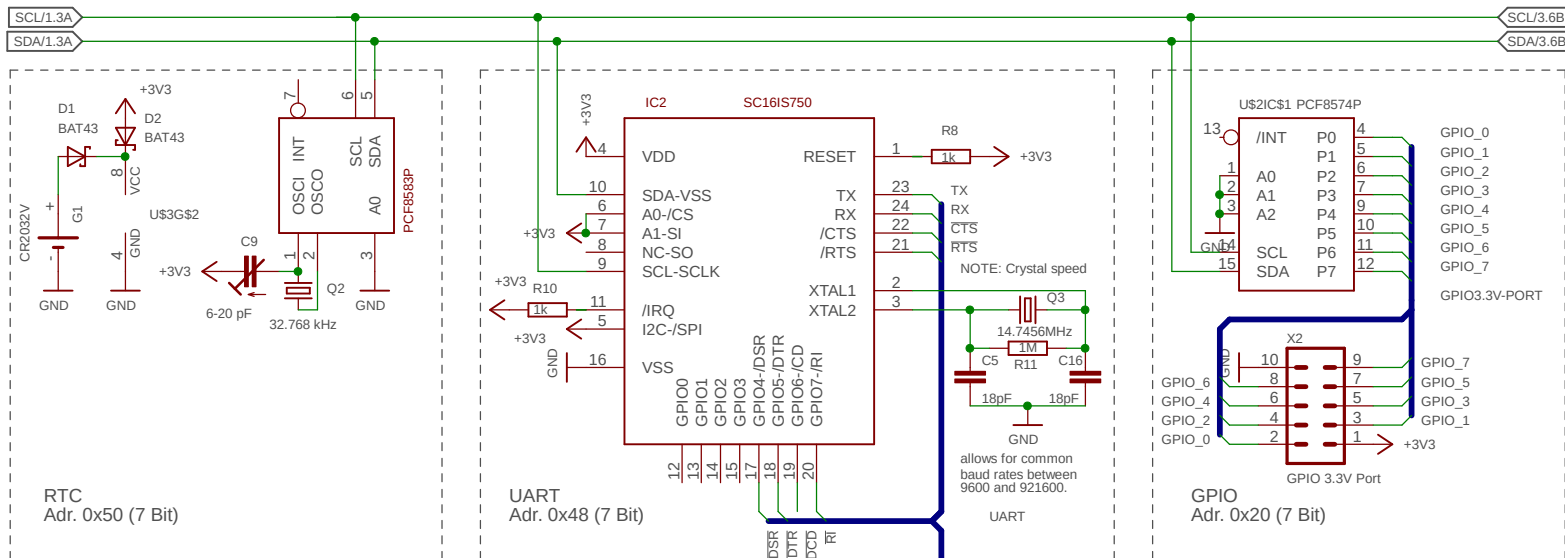

I2C 3.3V - Bus

aeternum
I2C 3.3V - Bus

| | |
|------------------|-------|
| J.Grabow | |
| Aeternum | |
| 29.01.2019 11:10 | |
| Sheet: 2/4 | V 1.0 |

aeternum
I2C 5V - Bus

| | |
|------------------|-------|
| J.Grabow | |
| Aeternum | |
| 29.01.2019 11:10 | |
| Sheet: 3/4 | V 1.0 |