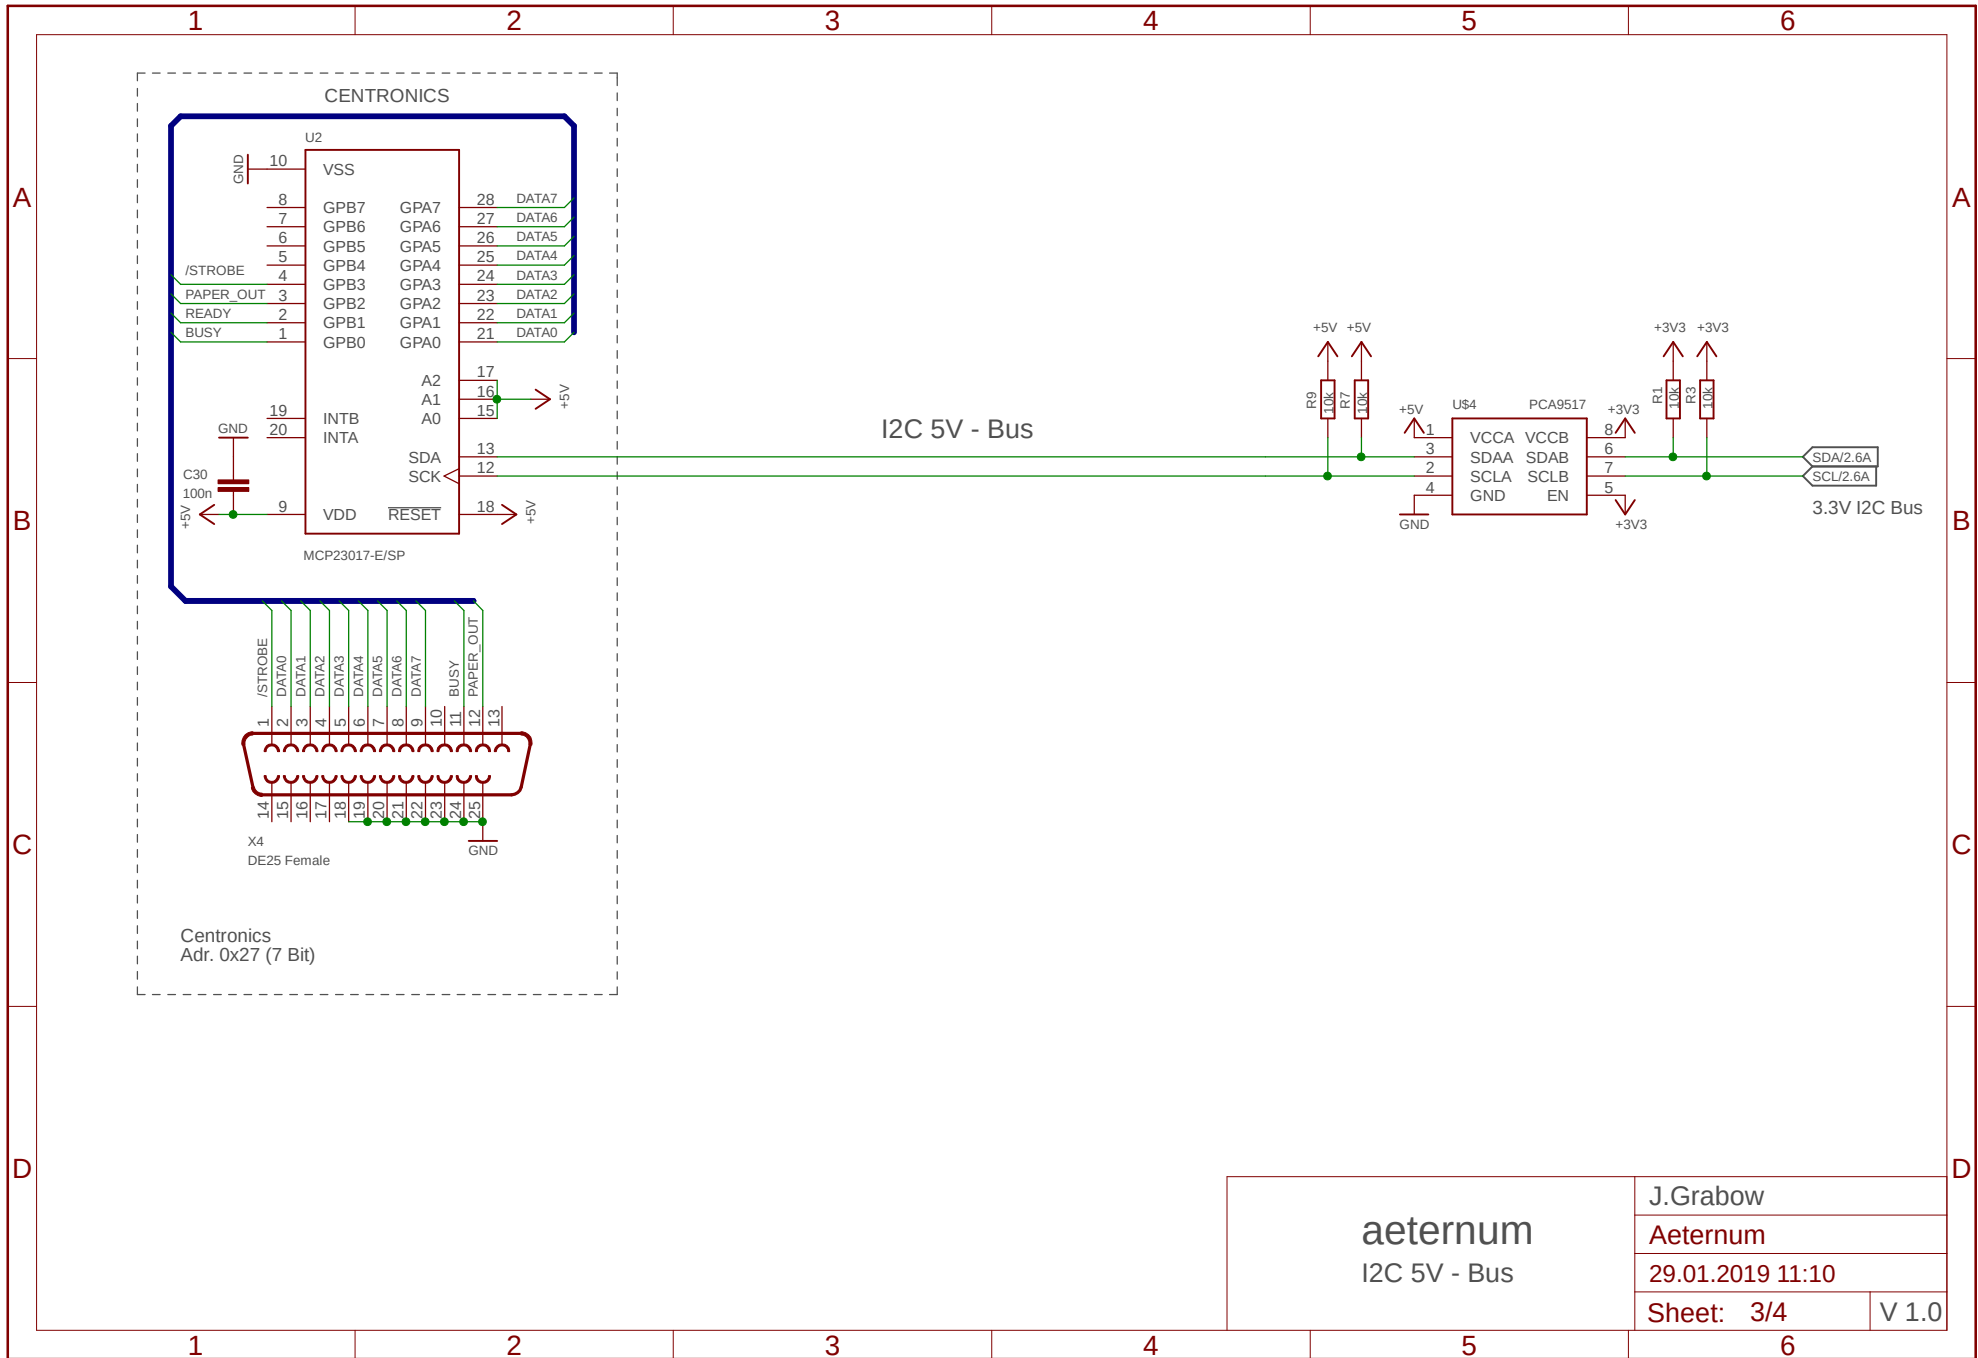

I2C 3.3V - Bus

aeternum
I2C 3.3V - Bus

| | |
|------------------|-------|
| J.Grabow | |
| Aeternum | |
| 29.01.2019 11:10 | |
| Sheet: 2/4 | V 1.0 |

aeternum
I2C 5V - Bus

| | |
|------------------|-------|
| J.Grabow | |
| Aeternum | |
| 29.01.2019 11:10 | |
| Sheet: 3/4 | V 1.0 |