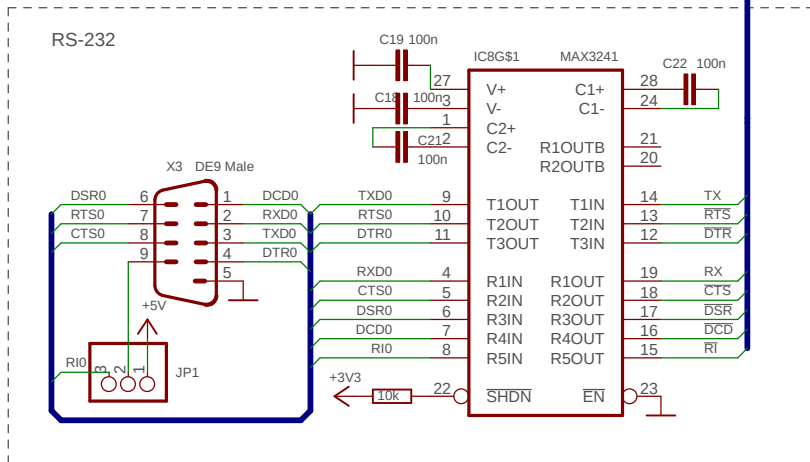

I2C 3.3V - Bus

aeternum
I2C 3.3V - Bus

| | |
|------------------|-------|
| J.Grabow | |
| Aeternum | |
| 29.01.2019 11:10 | |
| Sheet: 2/4 | V 1.0 |

aeternum
I2C 5V - Bus

| | |
|------------------|-------|
| J.Grabow | |
| Aeternum | |
| 29.01.2019 11:10 | |
| Sheet: 3/4 | V 1.0 |