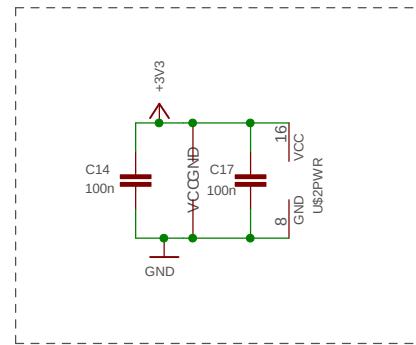

I2C 3.3V - Bus

aeternum
I2C 3.3V - Bus

| | |
|------------------|-------|
| J.Grabow | |
| Aeternum | |
| 29.01.2019 11:10 | |
| Sheet: 2/4 | V 1.0 |

aeternum
I2C 5V - Bus

| | |
|------------------|-------|
| J.Grabow | |
| Aeternum | |
| 29.01.2019 11:10 | |
| Sheet: 3/4 | V 1.0 |