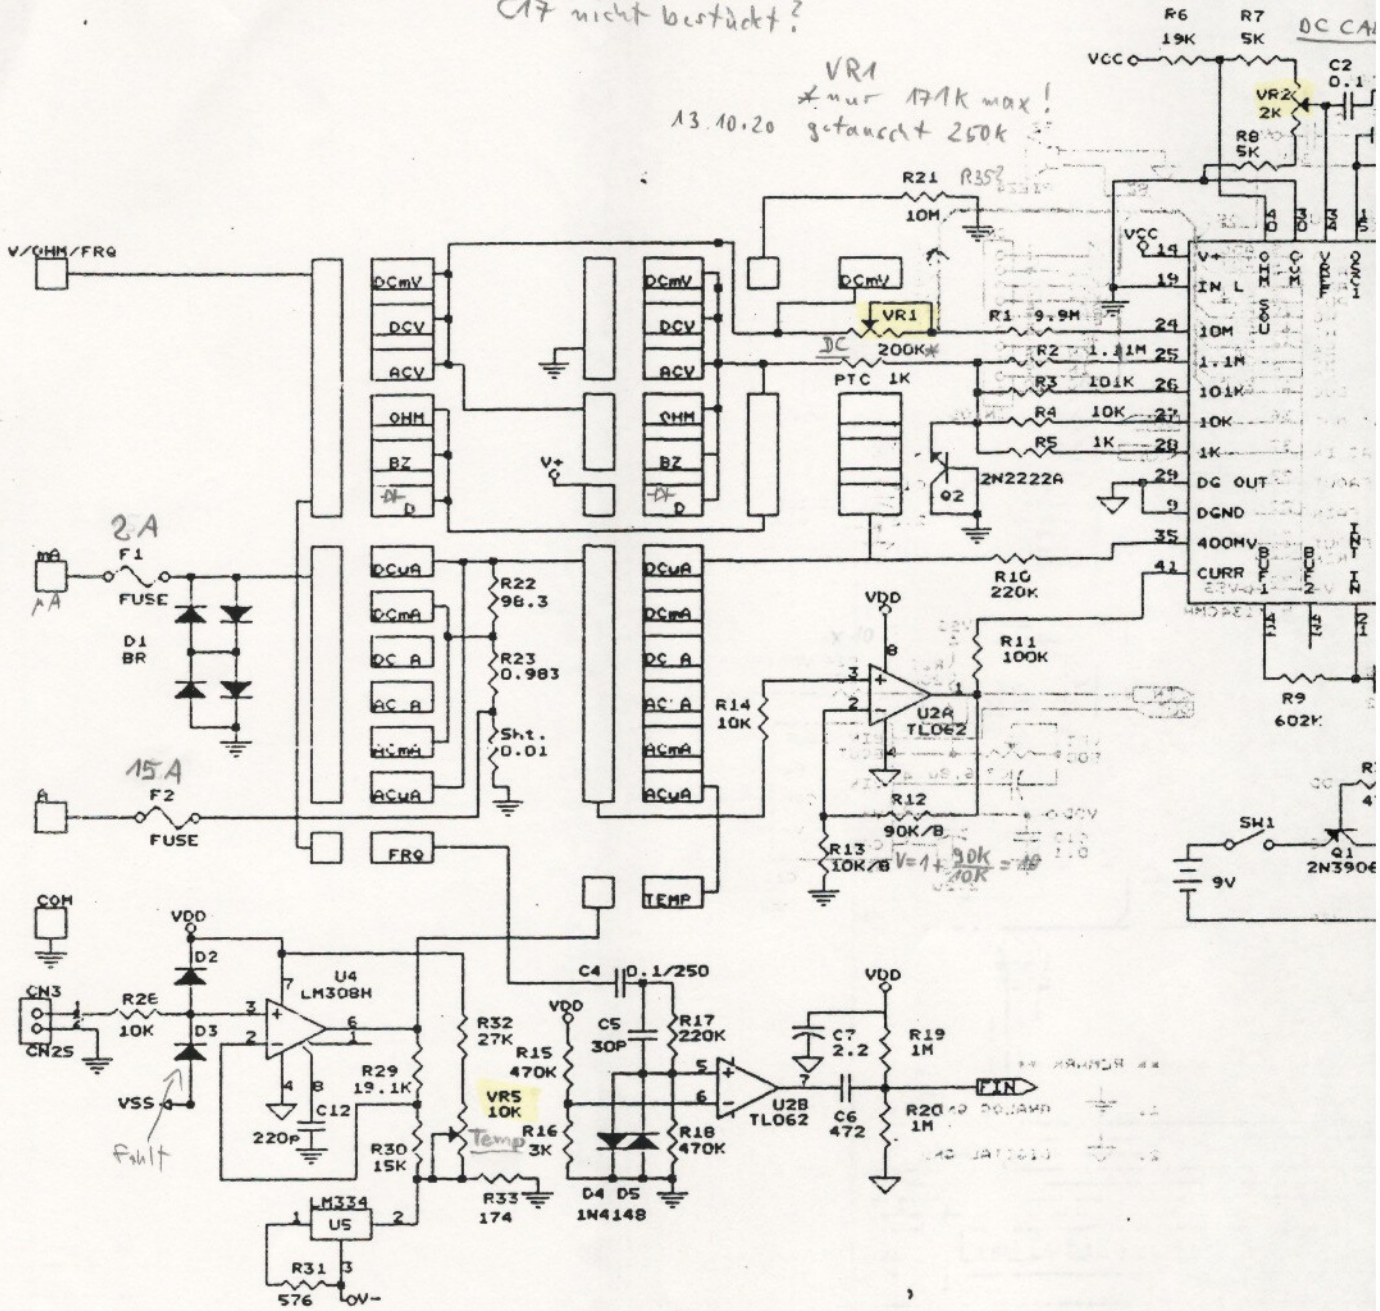

C17 nicht bestückt?

VR1
* nur 171K max!
13.10.20 getauscht 250K

Handwritten notes and stamps at the bottom of the page, including a date stamp '13.10.20' and a signature 'C17 nicht bestückt?'.

== REMARK ==

1. ANALOG GND
2. DIGITAL GND

FINEST	
FINE INSTRUMENTS CORPORATION	
Title AUTO RANGE DMM MODEL 187 SCHEMATIC DIAGRAM	
Size Document Number B 187-000-0001	REV
Date: January 14, 1992 Sheet 1 of 1	