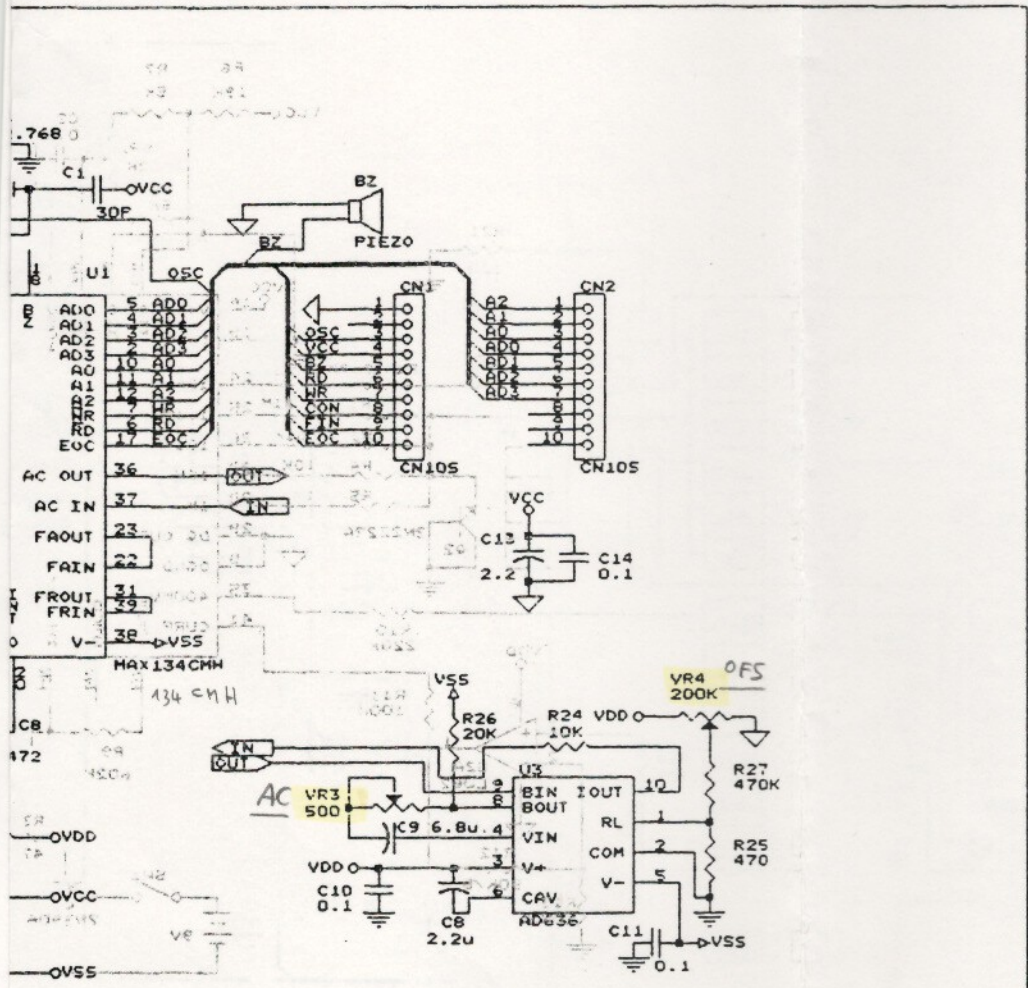

C17 nicht bestückt?

VR1
* nur 171K max!
13.10.20 getauscht 250K

Handwritten notes and stamps at the bottom of the page, including a date stamp '13.10.20' and a signature 'C17 nicht bestückt?'.

== REMARK ==

1. ANALOG GND
2. DIGITAL GND

FINEST	
FINE INSTRUMENTS CORPORATION	
Title AUTO RANGE DMM MODEL 187 SCHEMATIC DIAGRAM	
Size Document Number B 187-000-0001	REV
Date: January 14, 1992 Sheet 1 of 1	