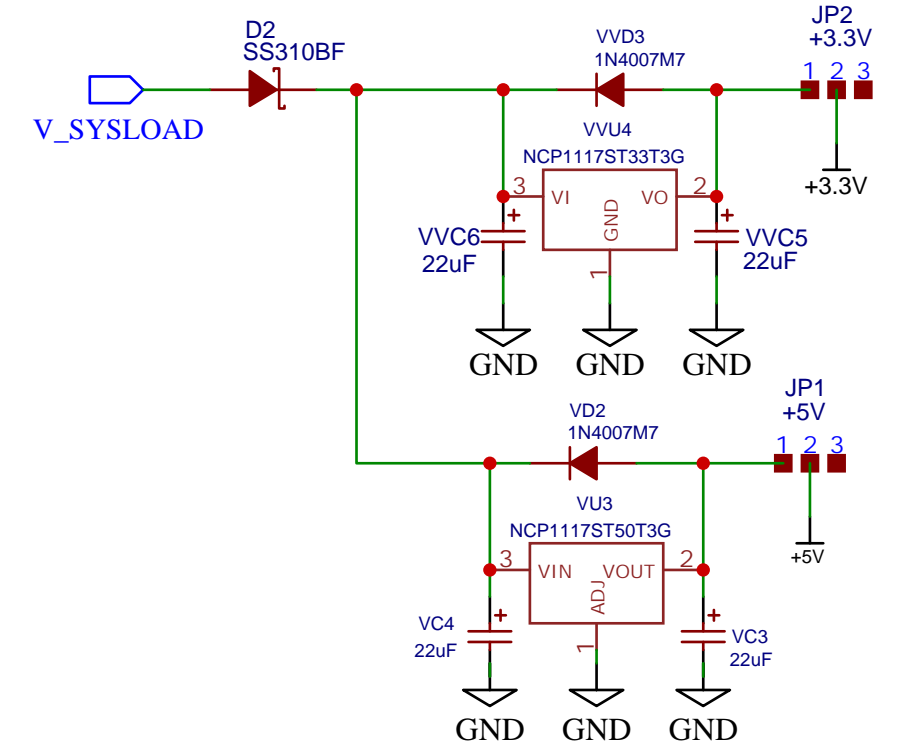

Backup Power Switch with LiPo accu charging

Power Regulator

Connector to subboards

TITLE: Clock MasteBoard Power and Backup Section		REV: 1.0
	Company: Your Company	Sheet: 1/1
	Date: 2021-04-26	Drawn By: avjui