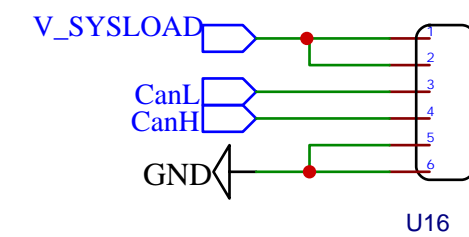

Backup Power Switch with LiPo accu charging

Power Regulator

Connector to subboards

TITLE: Clock MasteBoard Power and Backup Section		REV: 1.0
	Company: Your Company	Sheet: 1/1
	Date: 2021-04-26	Drawn By: avjui