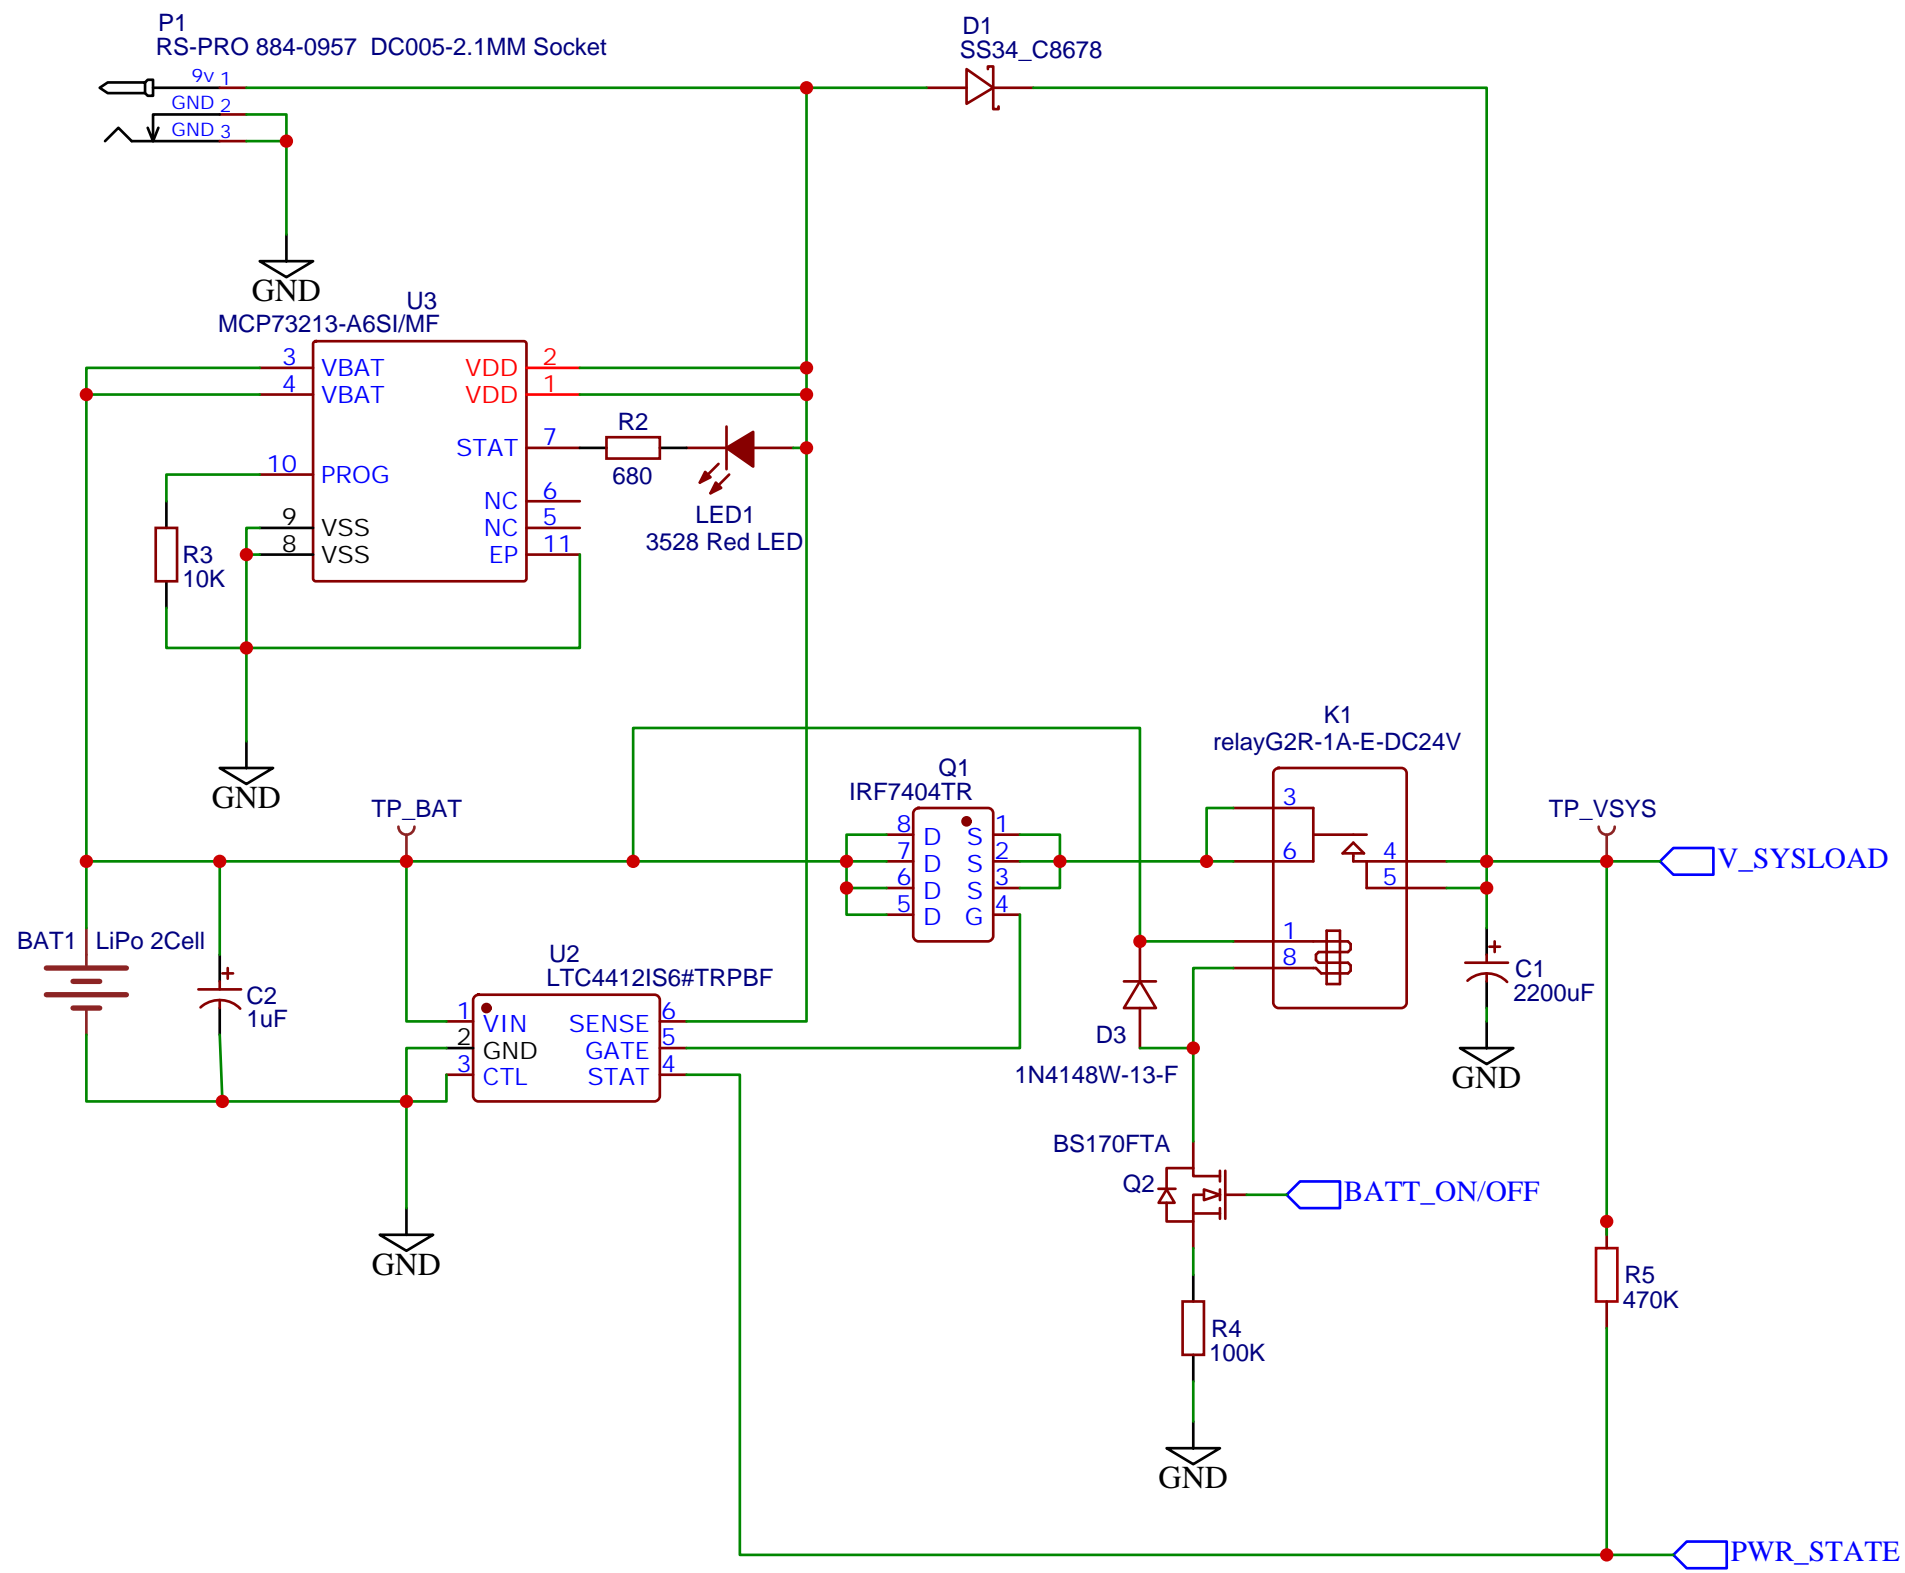

Backup Power Switch with LiPo accu charging

Power Regulator

Connector to subboards

TITLE: Clock MasteBoard Power and Backup Section		REV: 1.0
	Company: Your Company	Sheet: 1/1
	Date: 2021-04-26	Drawn By: avjui