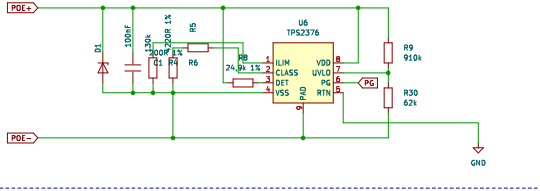

PDE

Stromversorgung

Anschlüsse

W5500

Controller