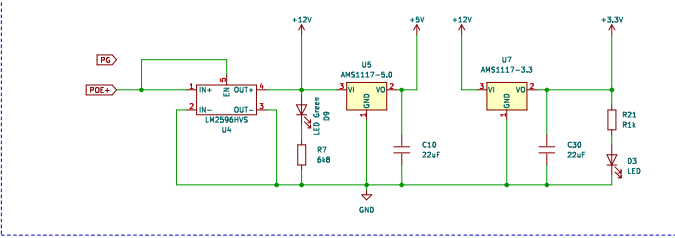

PDE

Stromversorgung

Anschlüsse

W5500

Controller