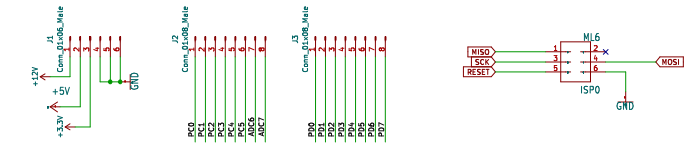

PDE

Stromversorgung

Anschlüsse

W5500

Controller