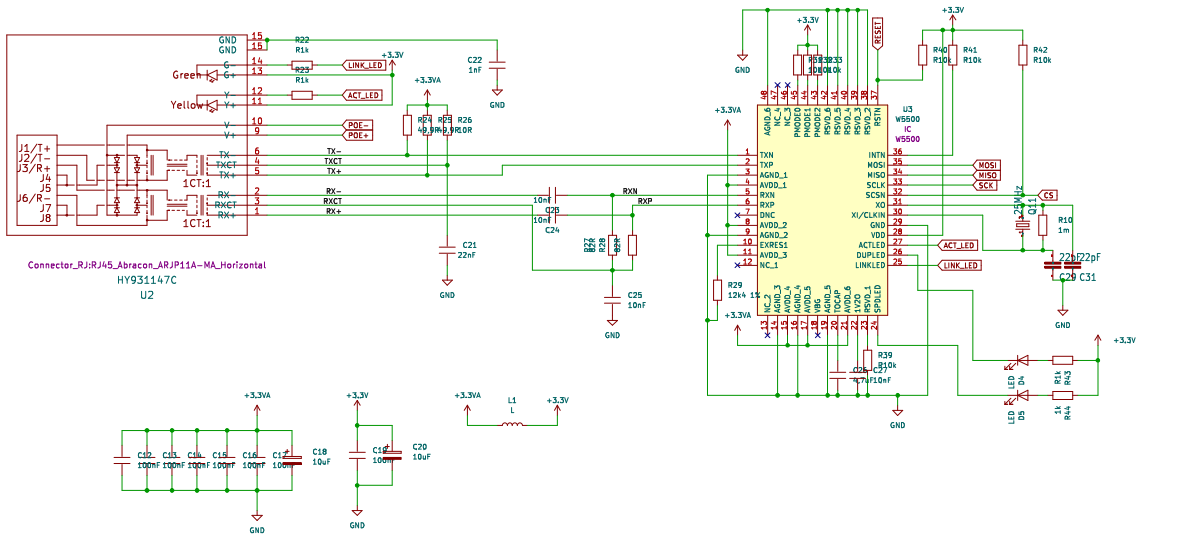

PDE

Stromversorgung

Anschlüsse

W5500

Controller