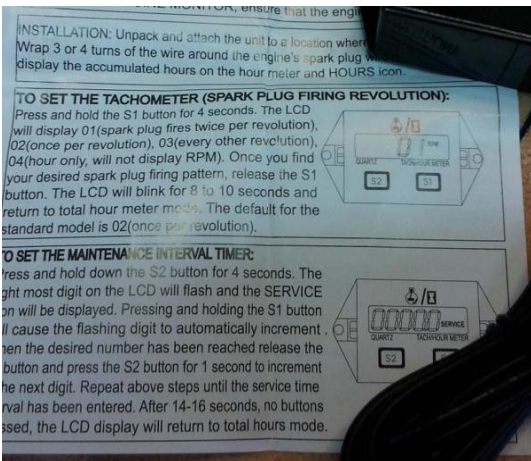

7 Different Spark Plug Firing Patterns

Engine firing patterns	Engine type
1P1r	1 stroke per cylinder
1P2r	1 stroke 2 cylinder
2P1r	2 stroke per cylinder
3P1r	3 stroke per cylinder
4P1r	4 stroke per cylinder
6P1r	6 stroke per cylinder
8P1r	8 stroke per cylinder