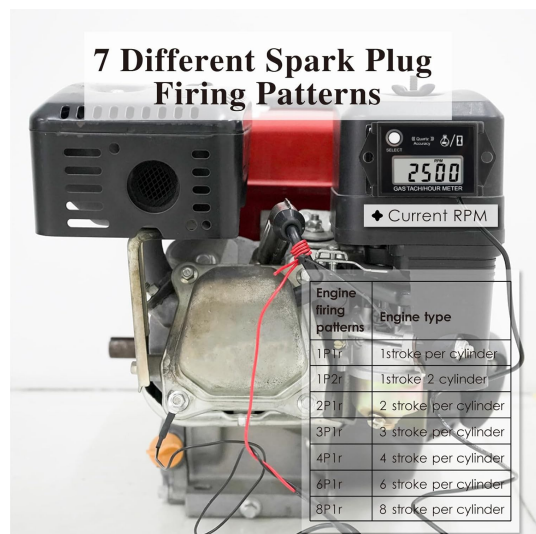

7 Different Spark Plug Firing Patterns

Engine firing patterns	Engine type
1P1r	1 stroke per cylinder
1P2r	1 stroke 2 cylinder
2P1r	2 stroke per cylinder
3P1r	3 stroke per cylinder
4P1r	4 stroke per cylinder
6P1r	6 stroke per cylinder
8P1r	8 stroke per cylinder