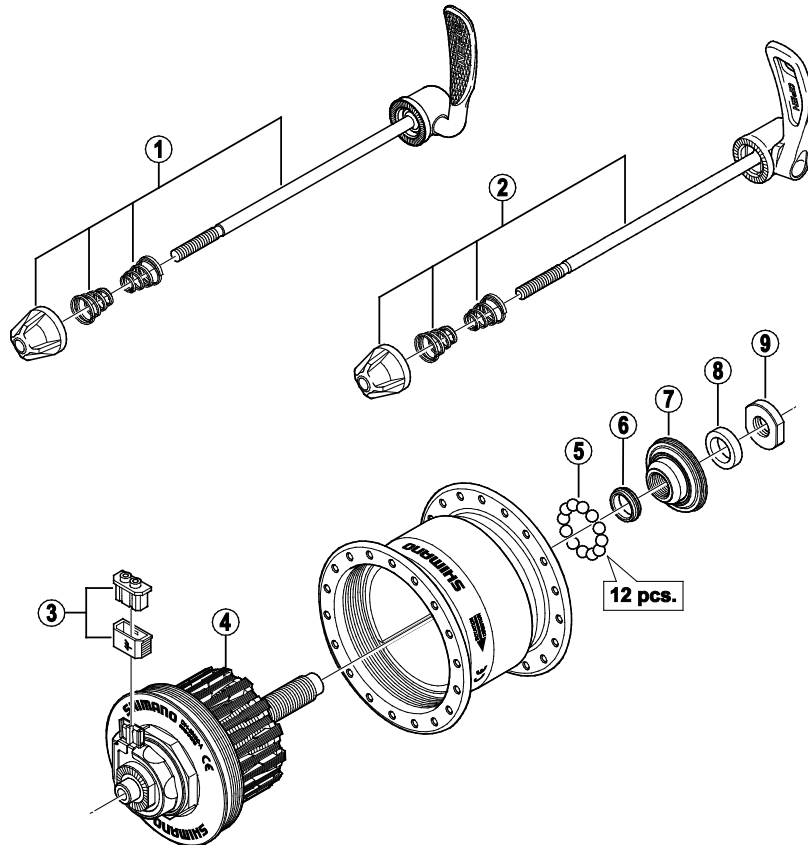

Hub Dynamo DH-3N30-A 6V-3W

ITEM NO.	SHIMANO CODE NO.	DESCRIPTION
1	Y2ZH98060	Complete Quick Release 129 mm (5-3/32") Silver
	Y2ZH98070	Complete Quick Release 129 mm (5-3/32") Black
	Y2ST98030	Complete Quick Release 133 mm (5-1/4") Silver
	Y2T398010	Complete Quick Release 133 mm (5-1/4") Black
2	Y20R98010	Complete Quick Release 133 mm (5-1/4") Aluminum
3	Y2SS98030	Connector Cap & Cover
4	Y2ZH98080	Internal Assembly (Silver Coating / Axle Length 108 mm)
	Y2ZH98090	Internal Assembly (Black Coating / Axle Length 108 mm)
	Y2ZH98100	Internal Assembly (White Coating / Axle Length 108 mm)
5	Y00091210	Steel Ball (3/16") 20 pcs.
6	Y2ZW20000	Grease Guard
7	Y2ZH98050	Cone (M11 x 13 mm) w/Dust Seal
8	Y20R02100	Left Hand Spacer (3 mm)
9	Y3BT04200	Serrated Lock Nut (M11 x 4 mm)