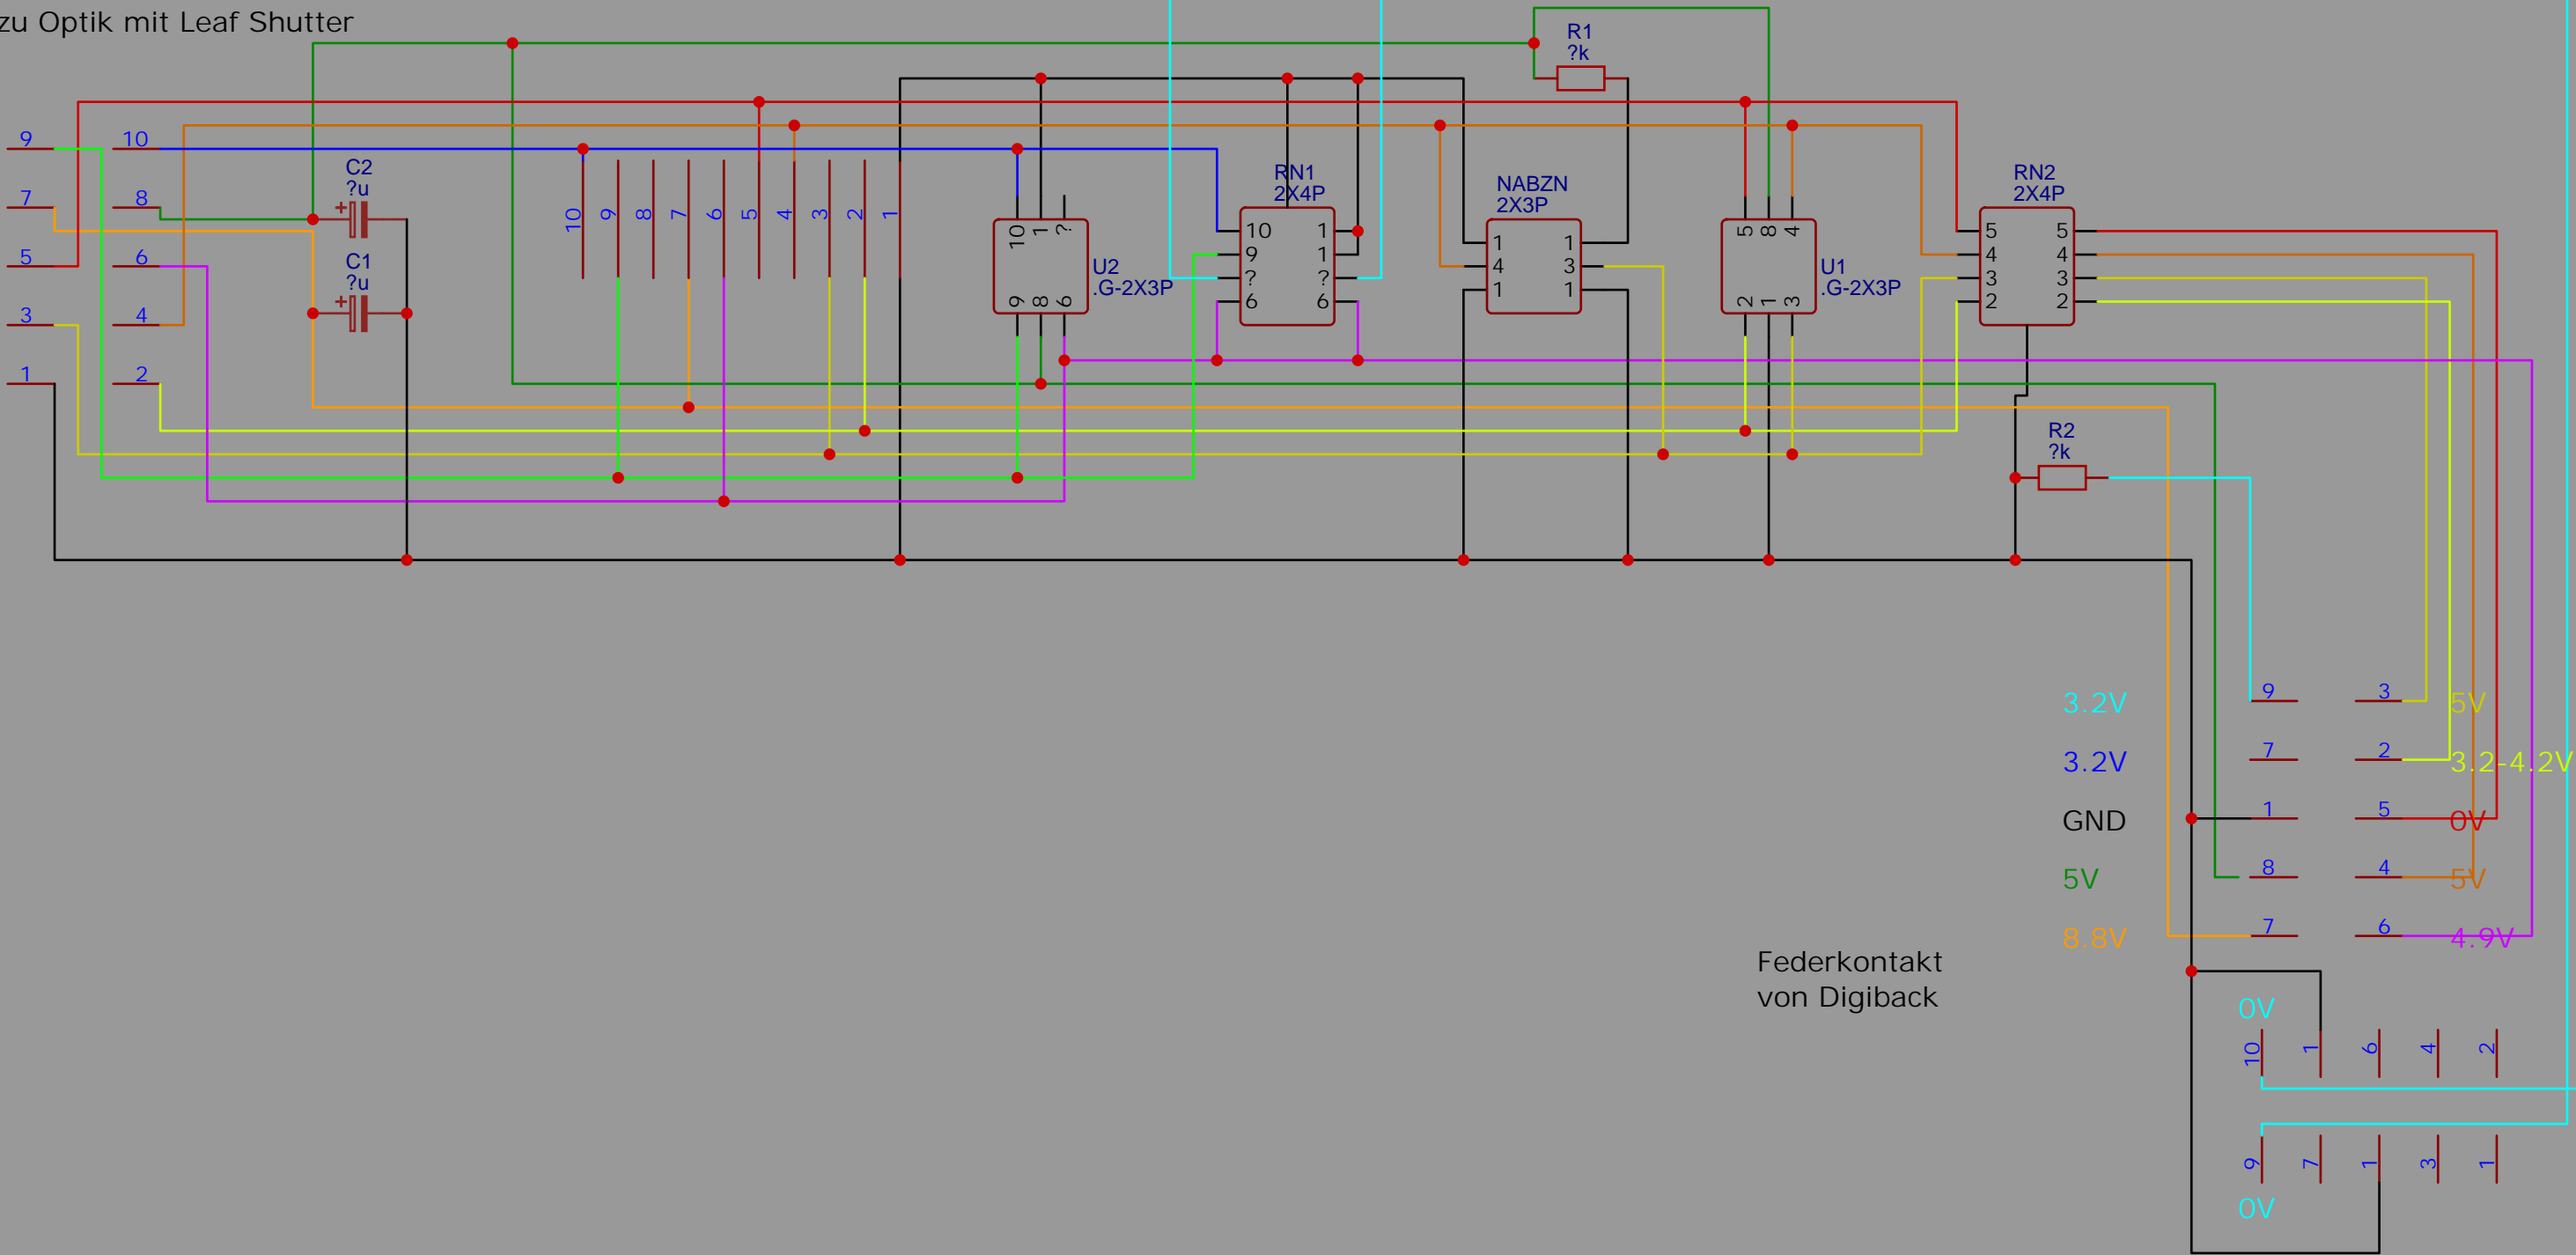

Federkontakt
zu Optik mit Leaf Shutter

TITLE: IXU-RS1000 20100603		REV: 1.0
EasyEDA	Company: Your Company	Sheet: 1/1
	Date: 2024-05-10	Drawn By: SB